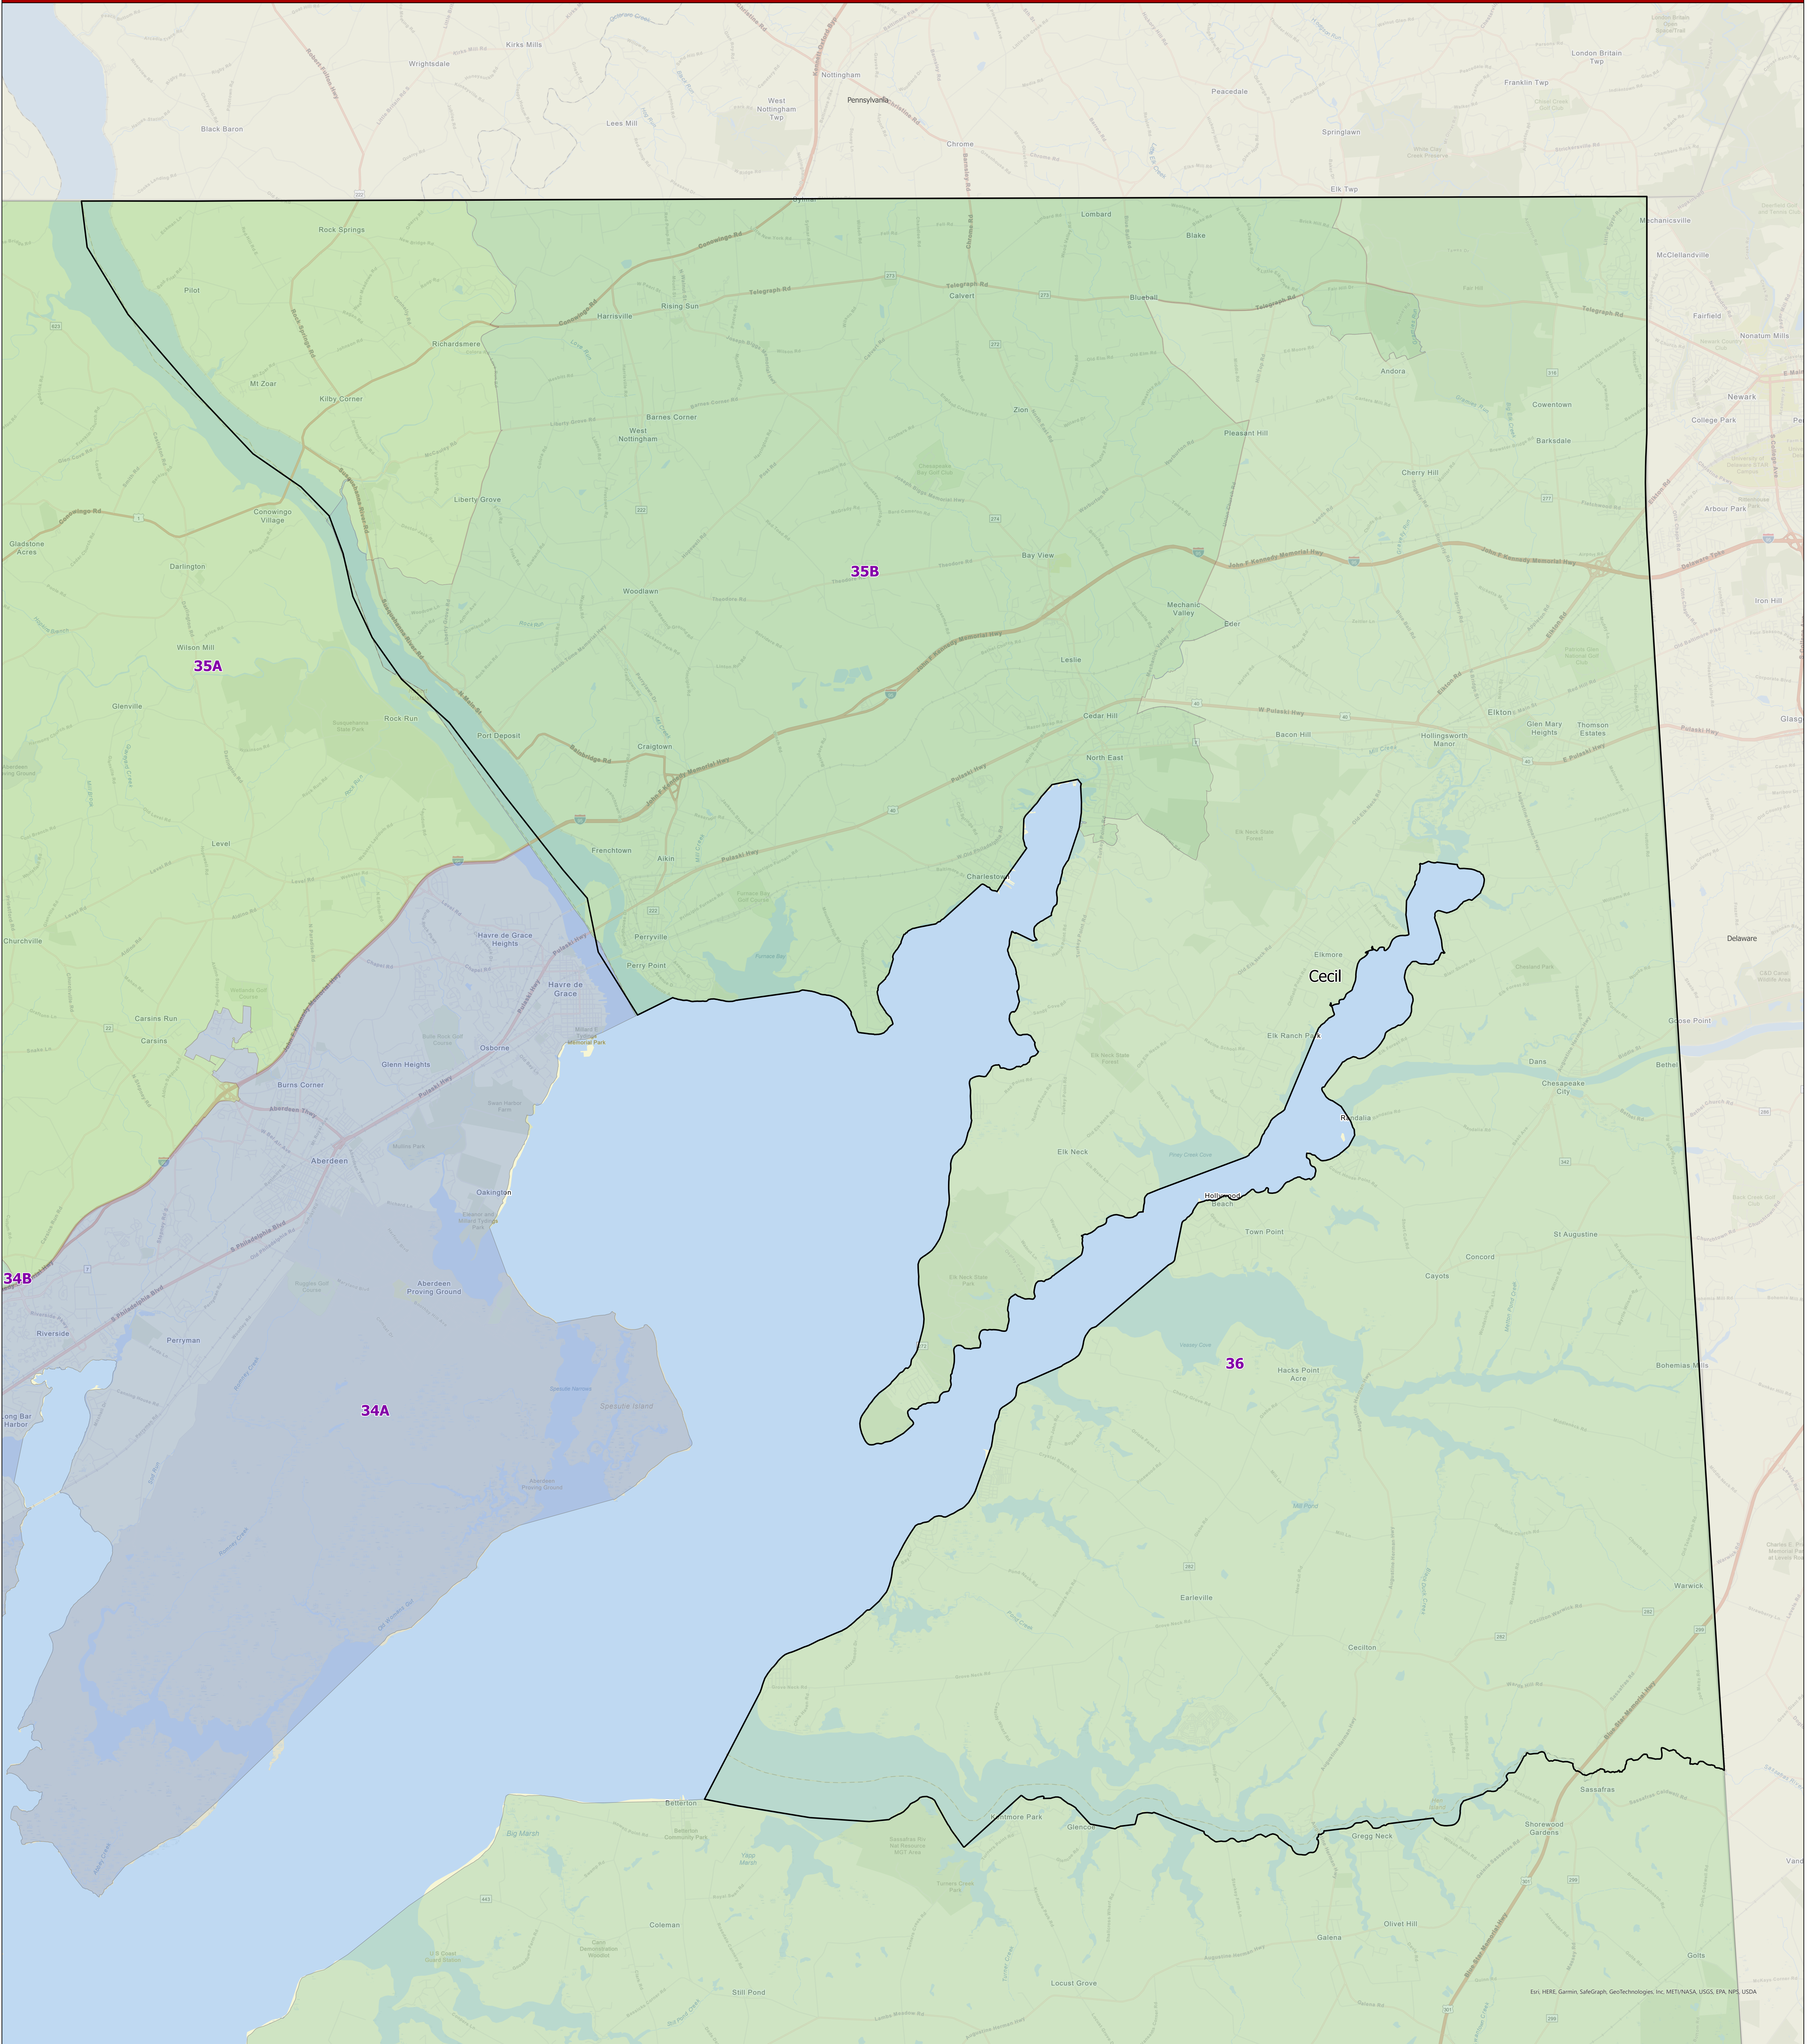

Maryland 2022 Legislative Districts Cecil County

Senate Joint Resolution 2 - General Assembly 2022 Session

Data Source: 2020 Census TIGER/Line Files & Senate Joint Resolution 2
General Assembly 2022 Session
Prepared by the Maryland Department of Planning
July 2022

Legend	
	County Boundary
	DISTRICT 35A
	DISTRICT 35B
	DISTRICT 36