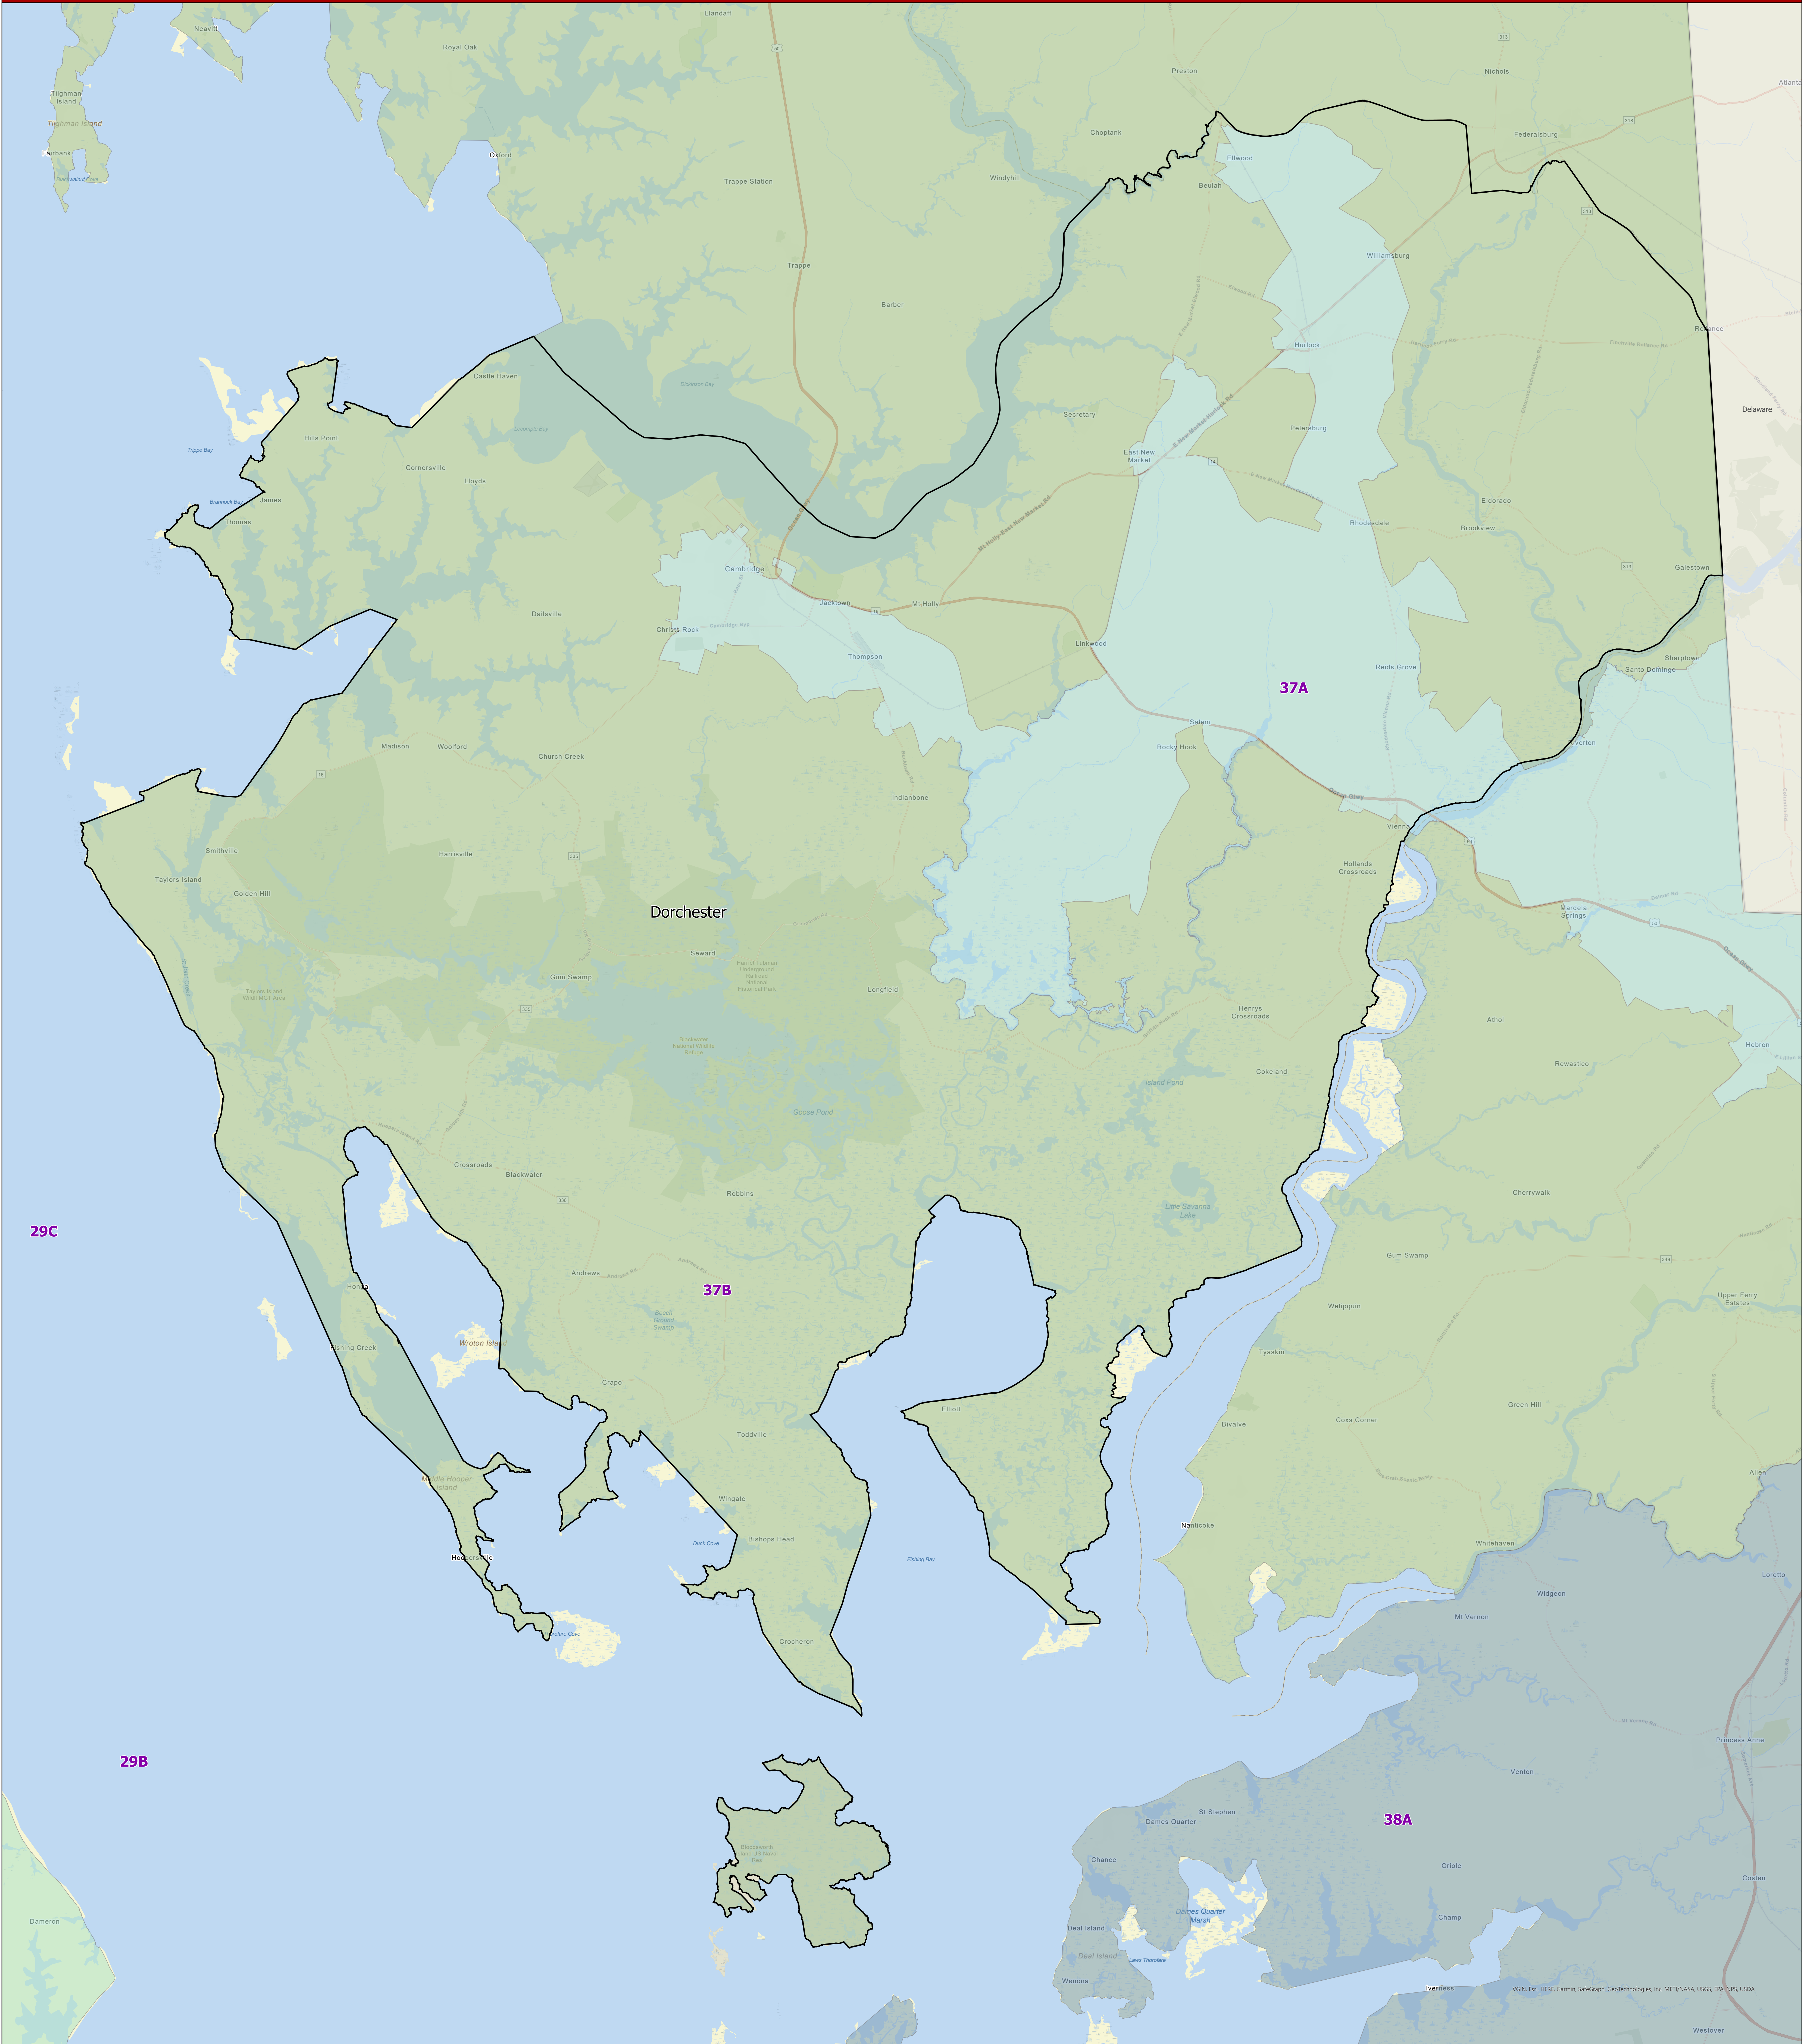

# Maryland 2022 Legislative Districts Dorchester County

Senate Joint Resolution 2 - General Assembly 2022 Session

Data Source: 2020 Census TIGER/Line Files & Senate Joint Resolution 2  
General Assembly 2022 Session  
Prepared by the Maryland Department of Planning  
July 2022