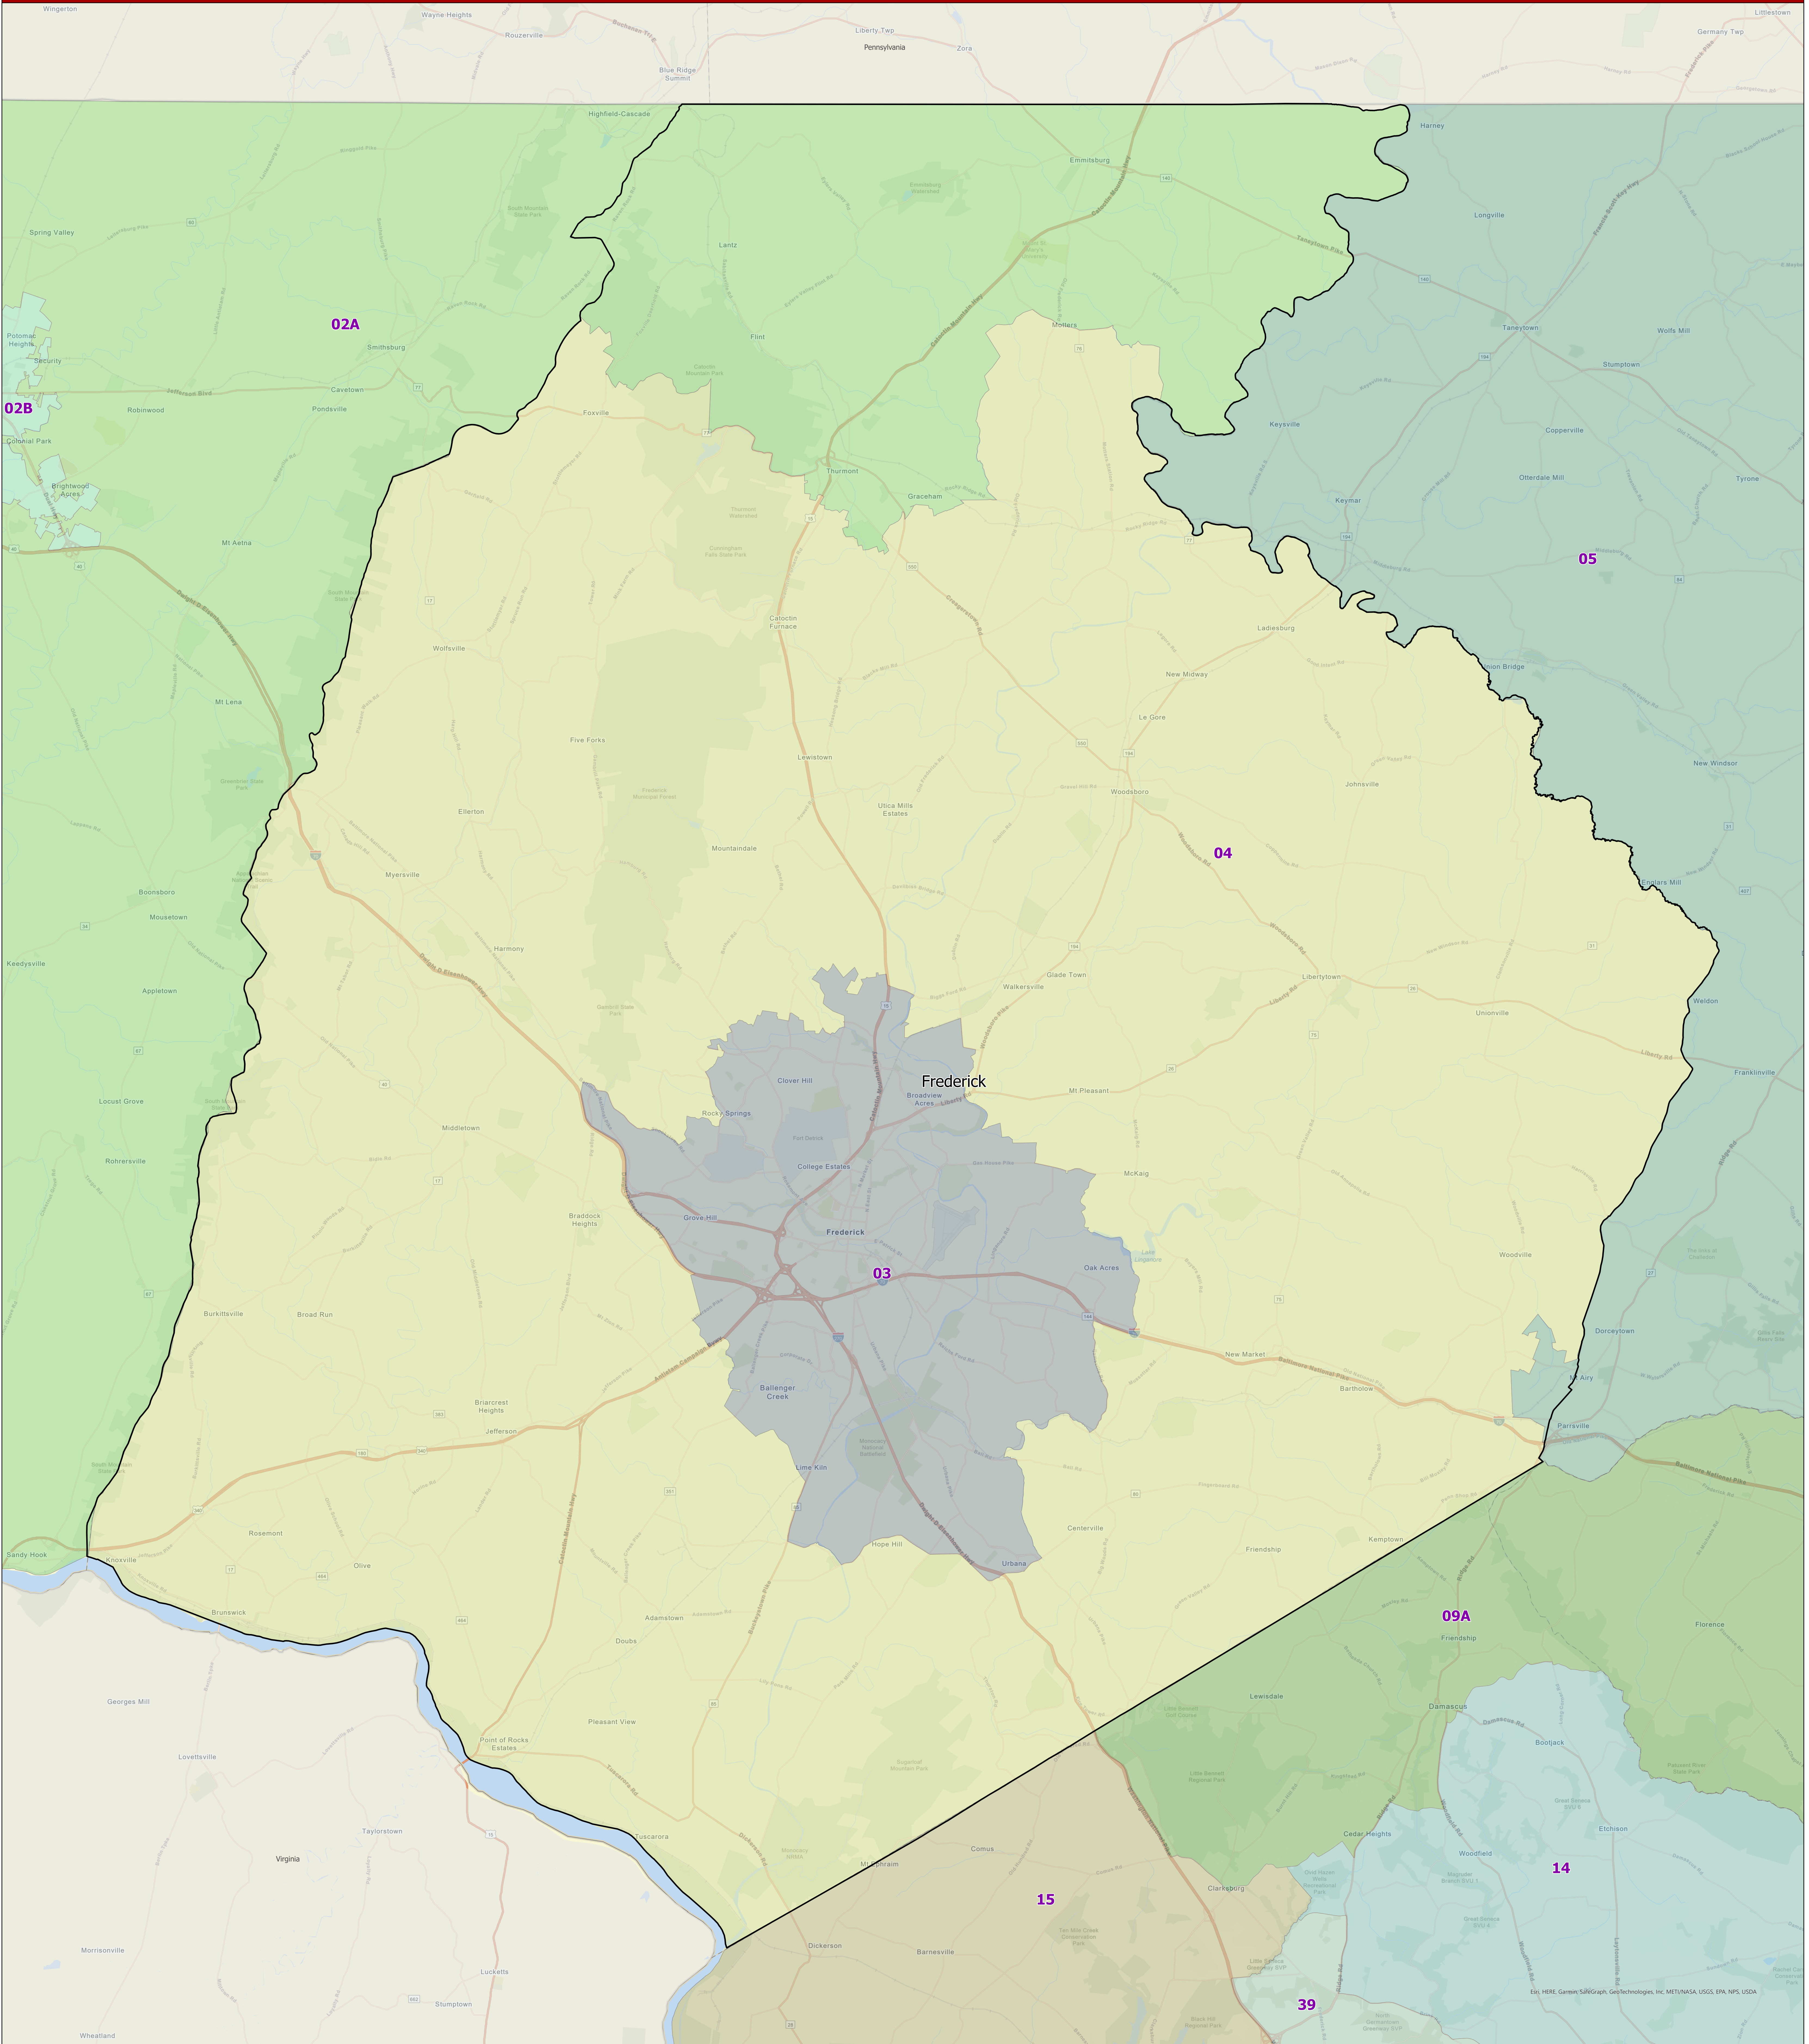

# Maryland 2022 Legislative Districts Frederick County

Senate Joint Resolution 2 - General Assembly 2022 Session

Data Source: 2020 Census TIGER/Line Files & Senate Joint Resolution 2  
General Assembly 2022 Session  
Prepared by the Maryland Department of Planning  
July 2022

Legend	
	County Boundary
	DISTRICT 02A
	03
	04
	05