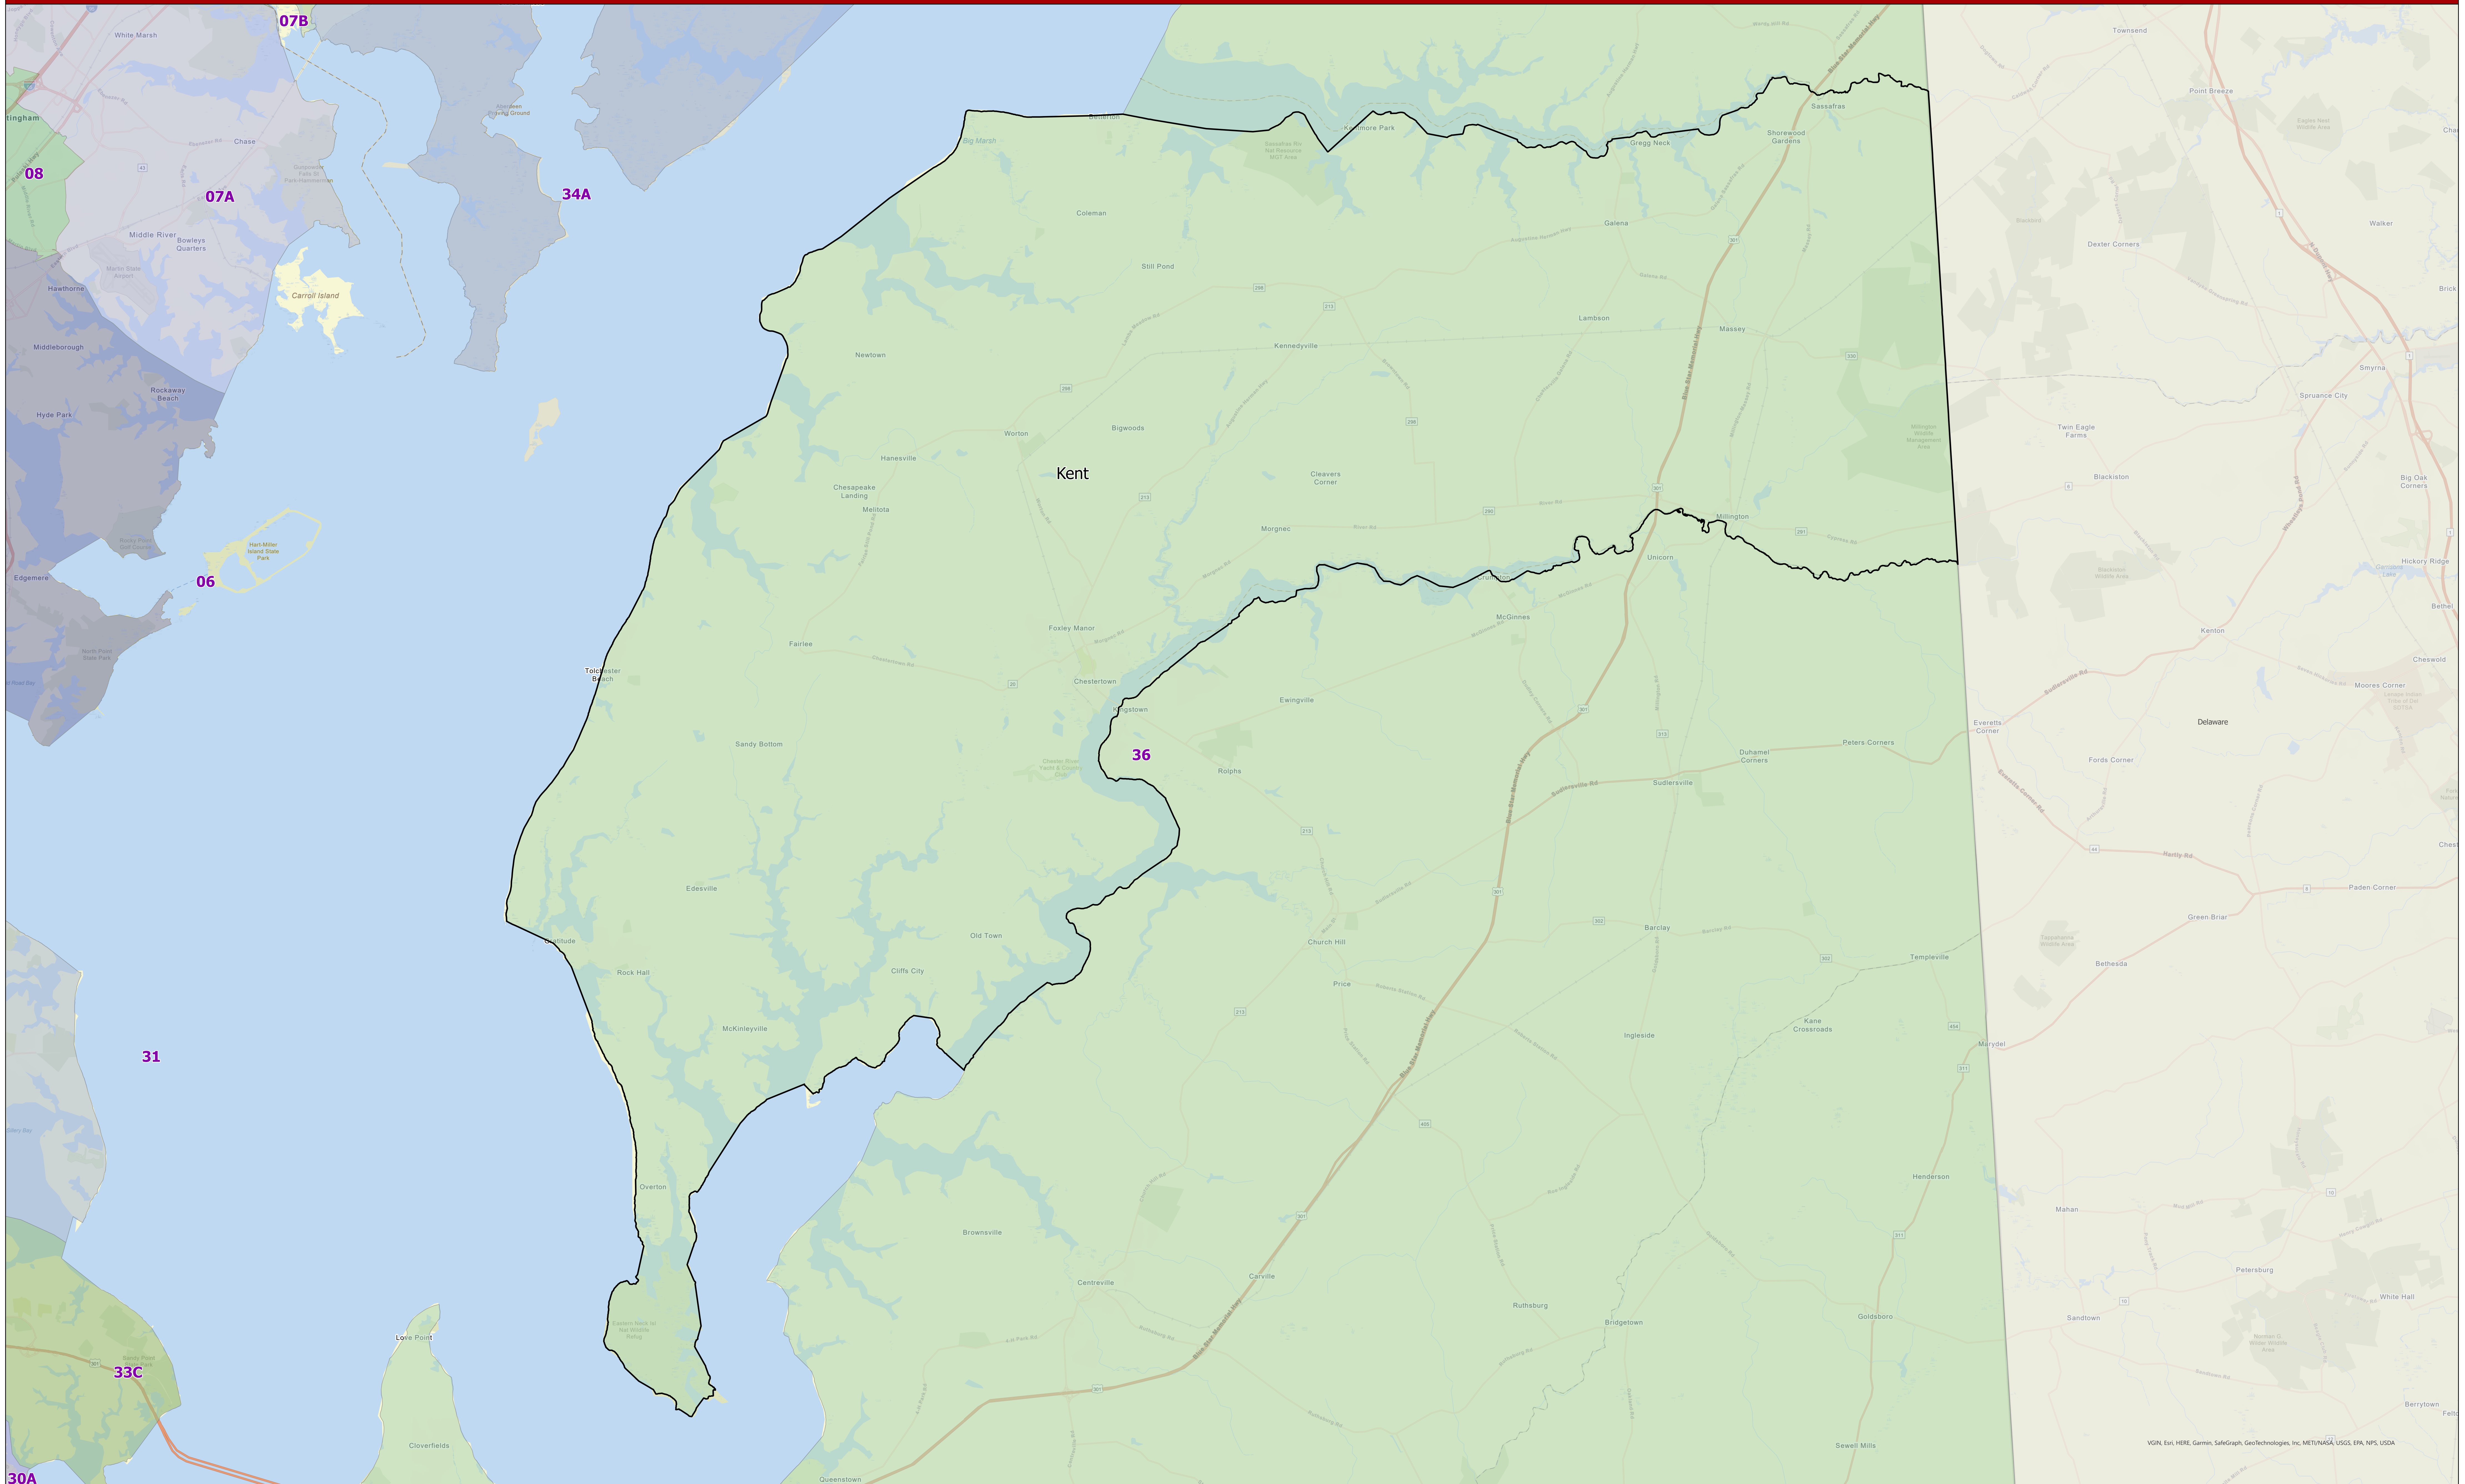

Maryland 2022 Legislative Districts Kent County

Senate Bill 1012, Senate Joint Resolution 2 - General Assembly 2022 Session

Data Source: 2020 Census TIGER/Line Files & Senate Joint Resolution 2
General Assembly 2022 Session
Prepared by the Maryland Department of Planning
July 2022