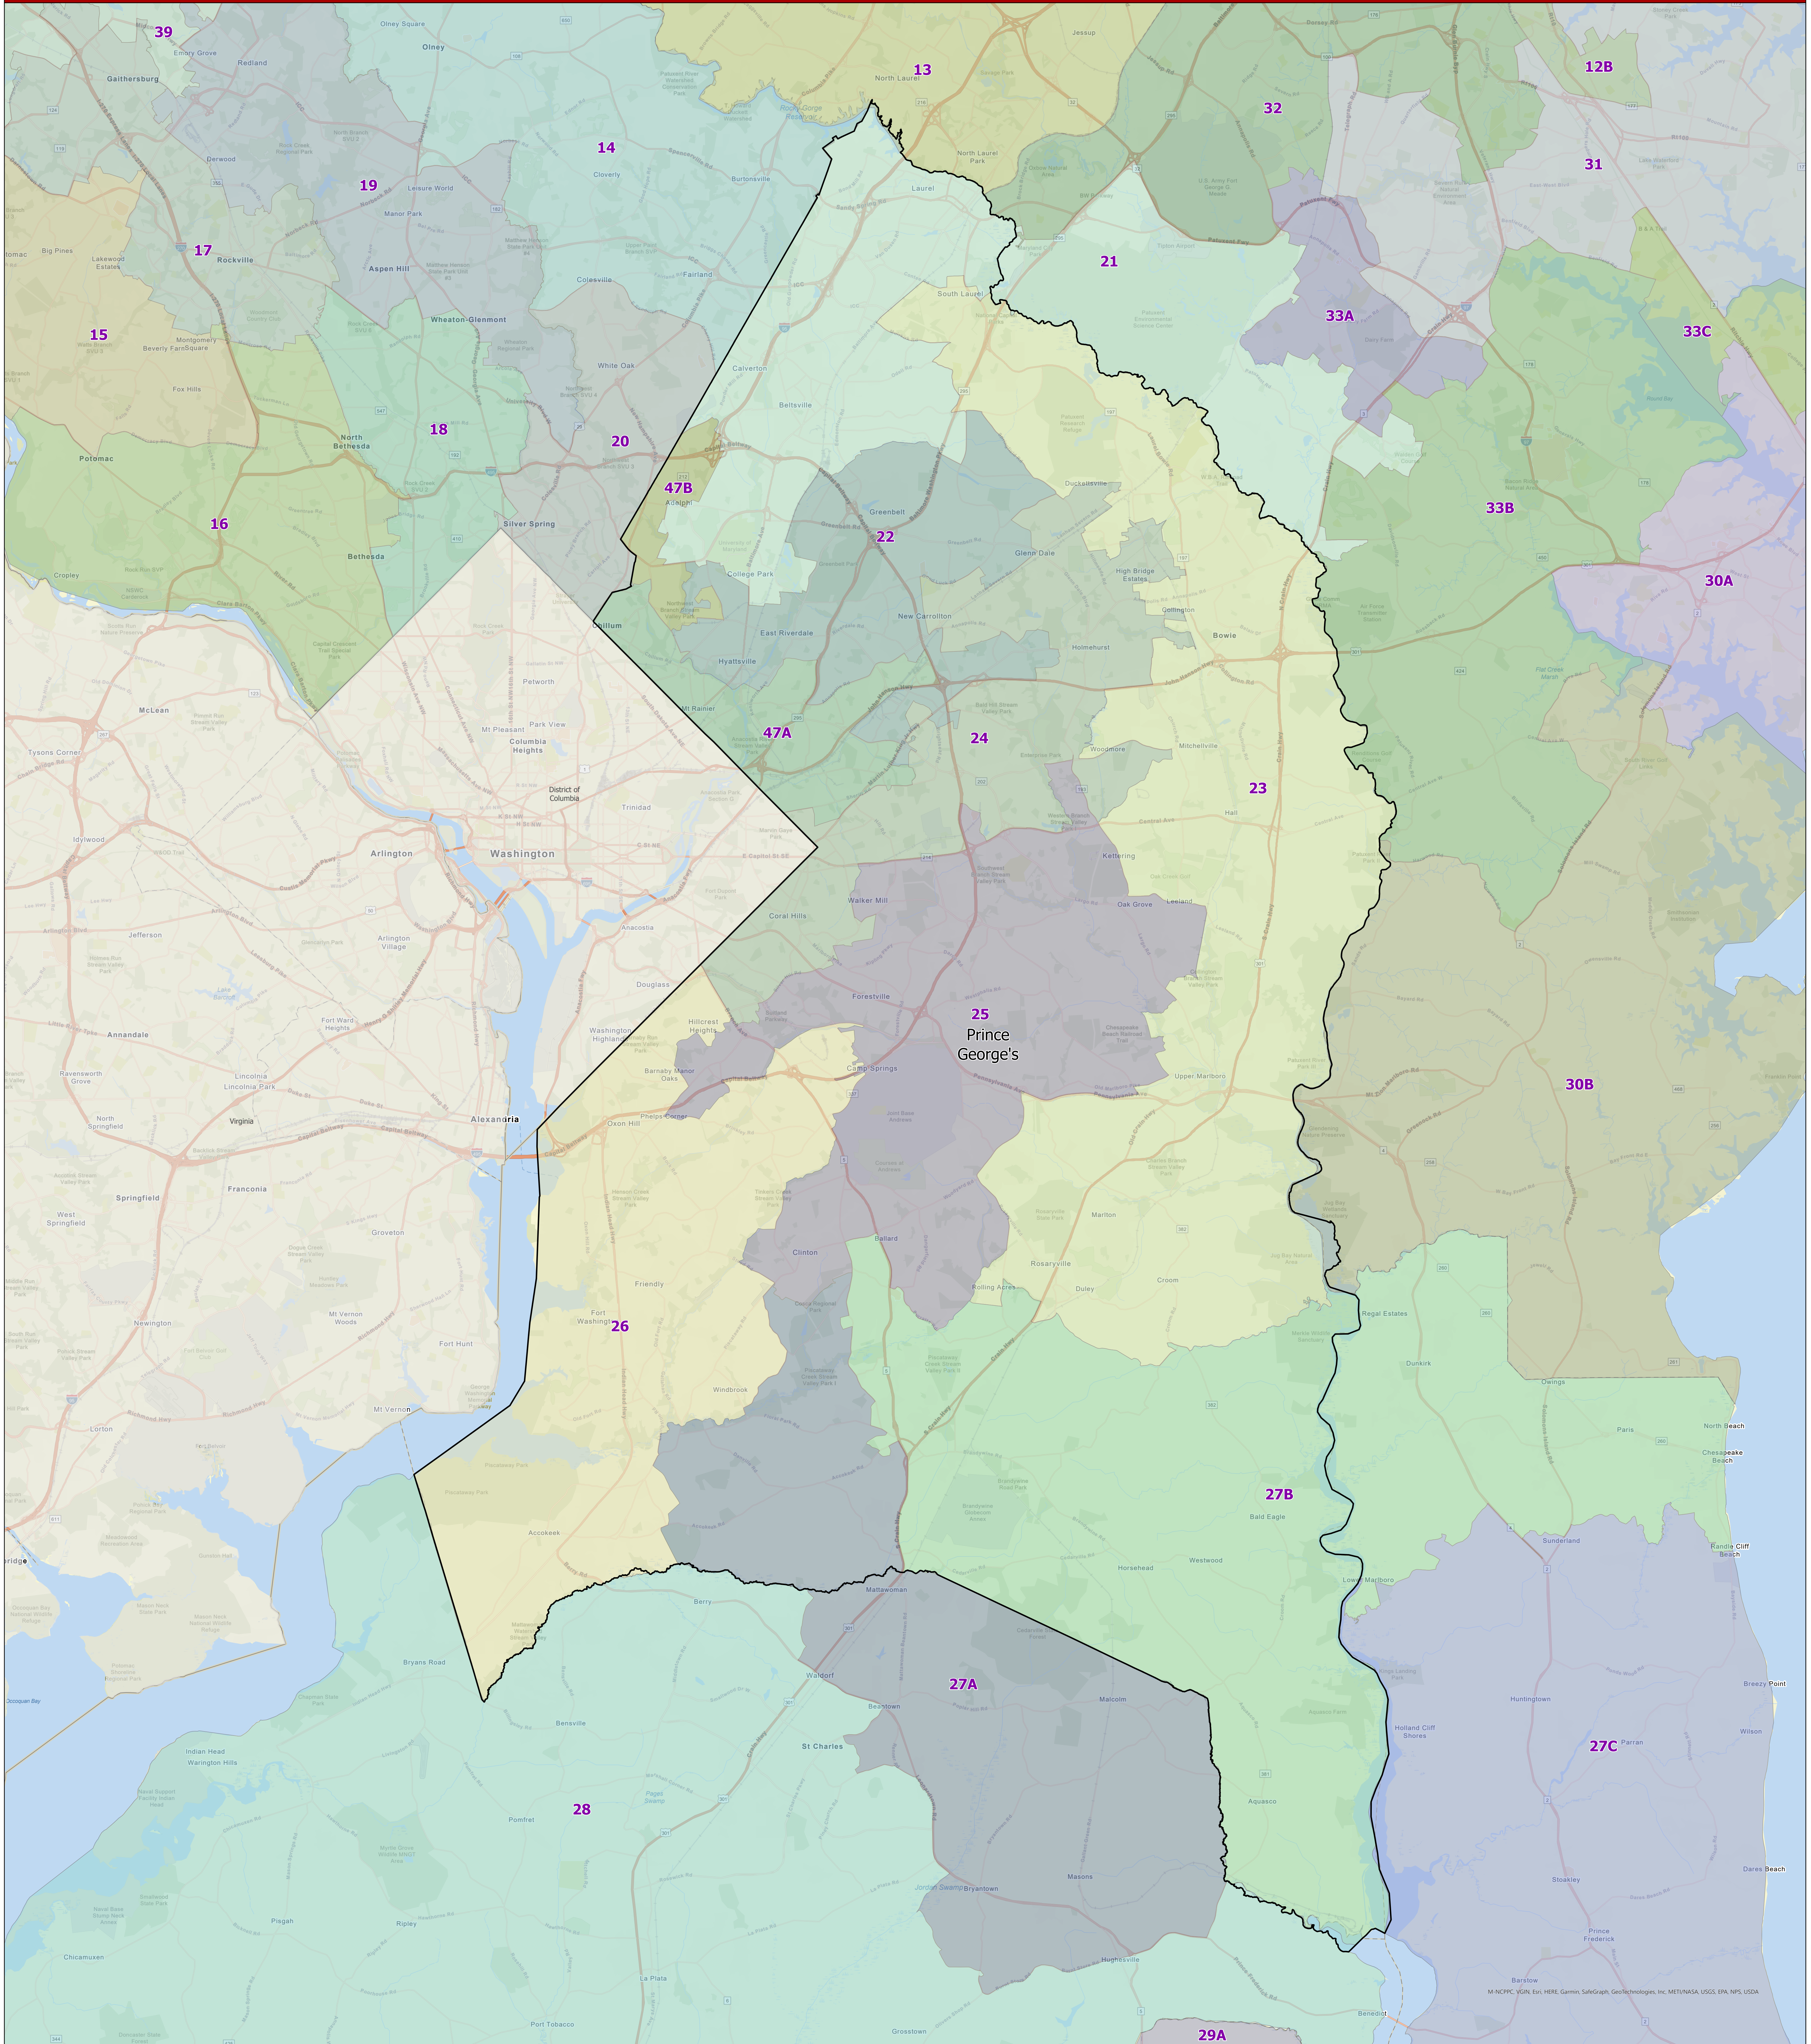

Maryland 2022 Legislative Districts Prince George's County

Senate Joint Resolution 2 - General Assembly 2022 Session

Data Source: 2020 Census TIGER/Line Files & Senate Joint Resolution 2
General Assembly 2022 Session
Prepared by the Maryland Department of Planning
July 2022

Legend	
	County Boundary
	DISTRICT 21
	DISTRICT 22
	DISTRICT 23
	DISTRICT 24
	DISTRICT 25
	DISTRICT 26
	DISTRICT 27B
	DISTRICT 47A
	DISTRICT 47B