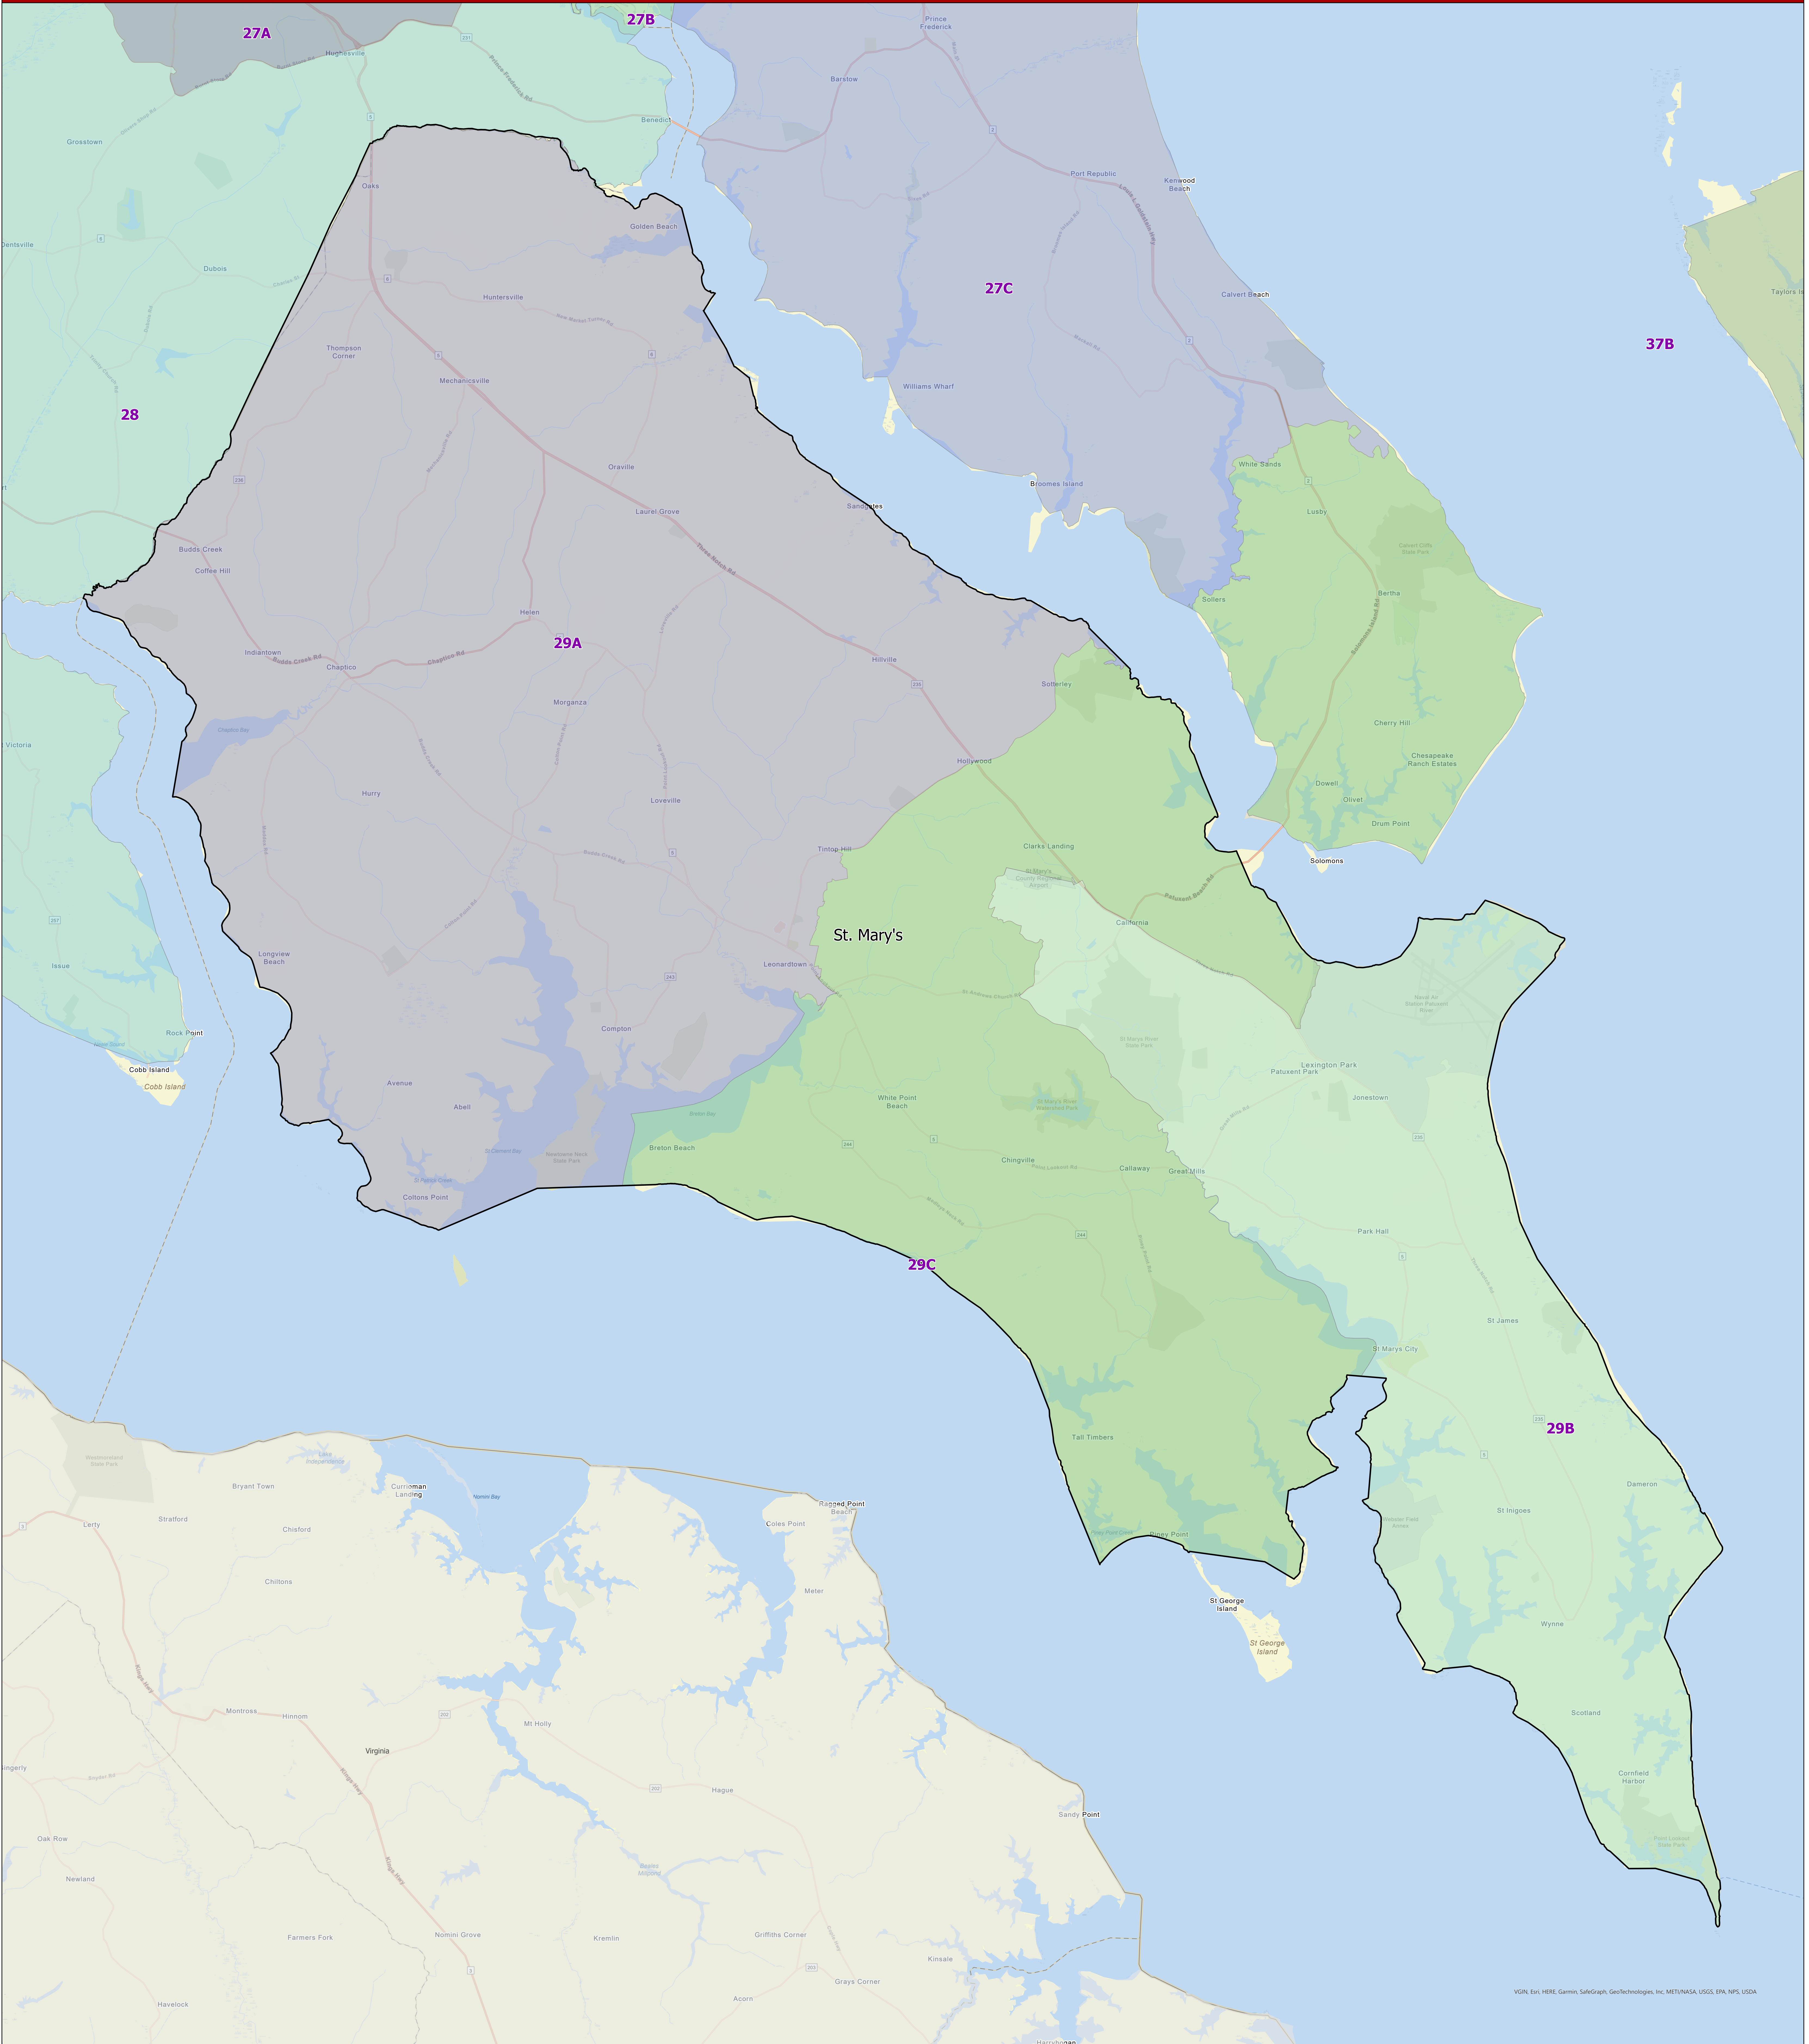

Maryland 2022 Legislative Districts St. Mary's County

Senate Joint Resolution 2 - General Assembly 2022 Session

Data Source: 2020 Census TIGER/Line Files & Senate Joint Resolution 2
General Assembly 2022 Session
Prepared by the Maryland Department of Planning
July 2022

Legend	
	County Boundary
	DISTRICT 29A
	29B
	29C