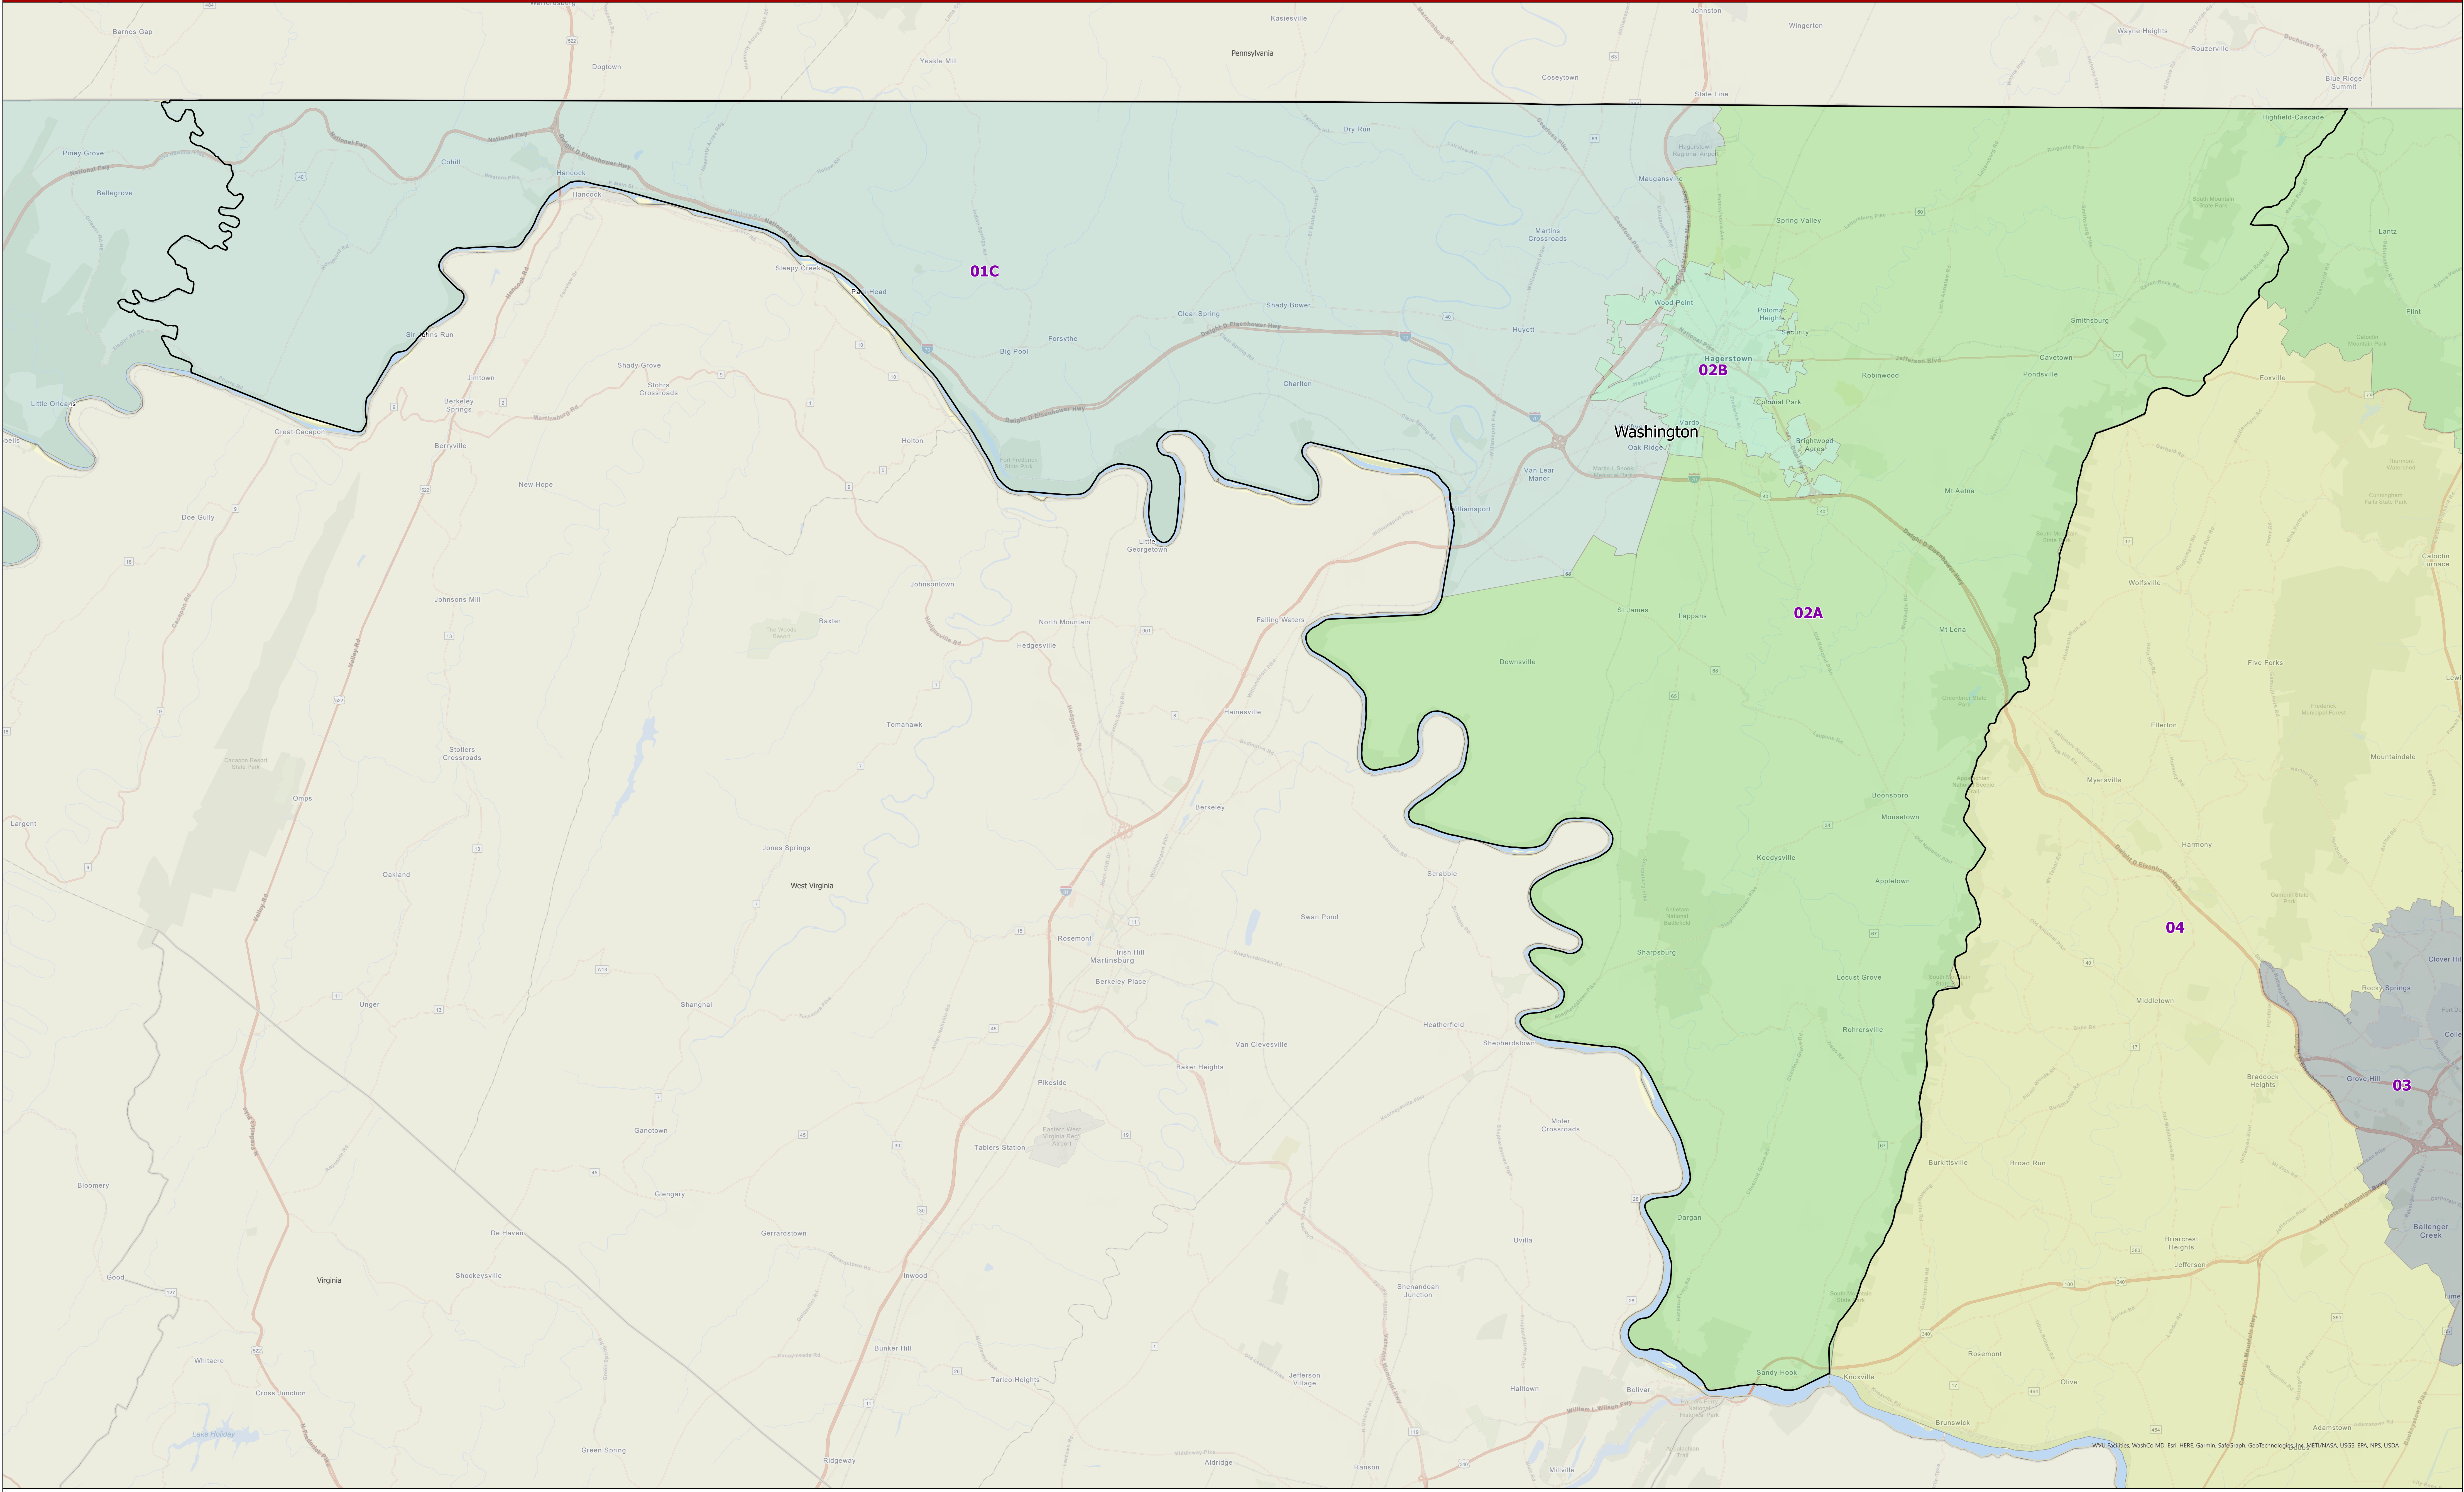

# Maryland 2022 Legislative Districts Washington County

Senate Bill 1012, Senate Joint Resolution 2 - General Assembly 2022 Session

Data Source: 2020 Census TIGER/Line Files & Senate Joint Resolution 2  
General Assembly 2022 Session  
Prepared by the Maryland Department of Planning  
July 2022

**Legend**

County Boundary	DISTRICT 01C
	DISTRICT 02A
	DISTRICT 02B