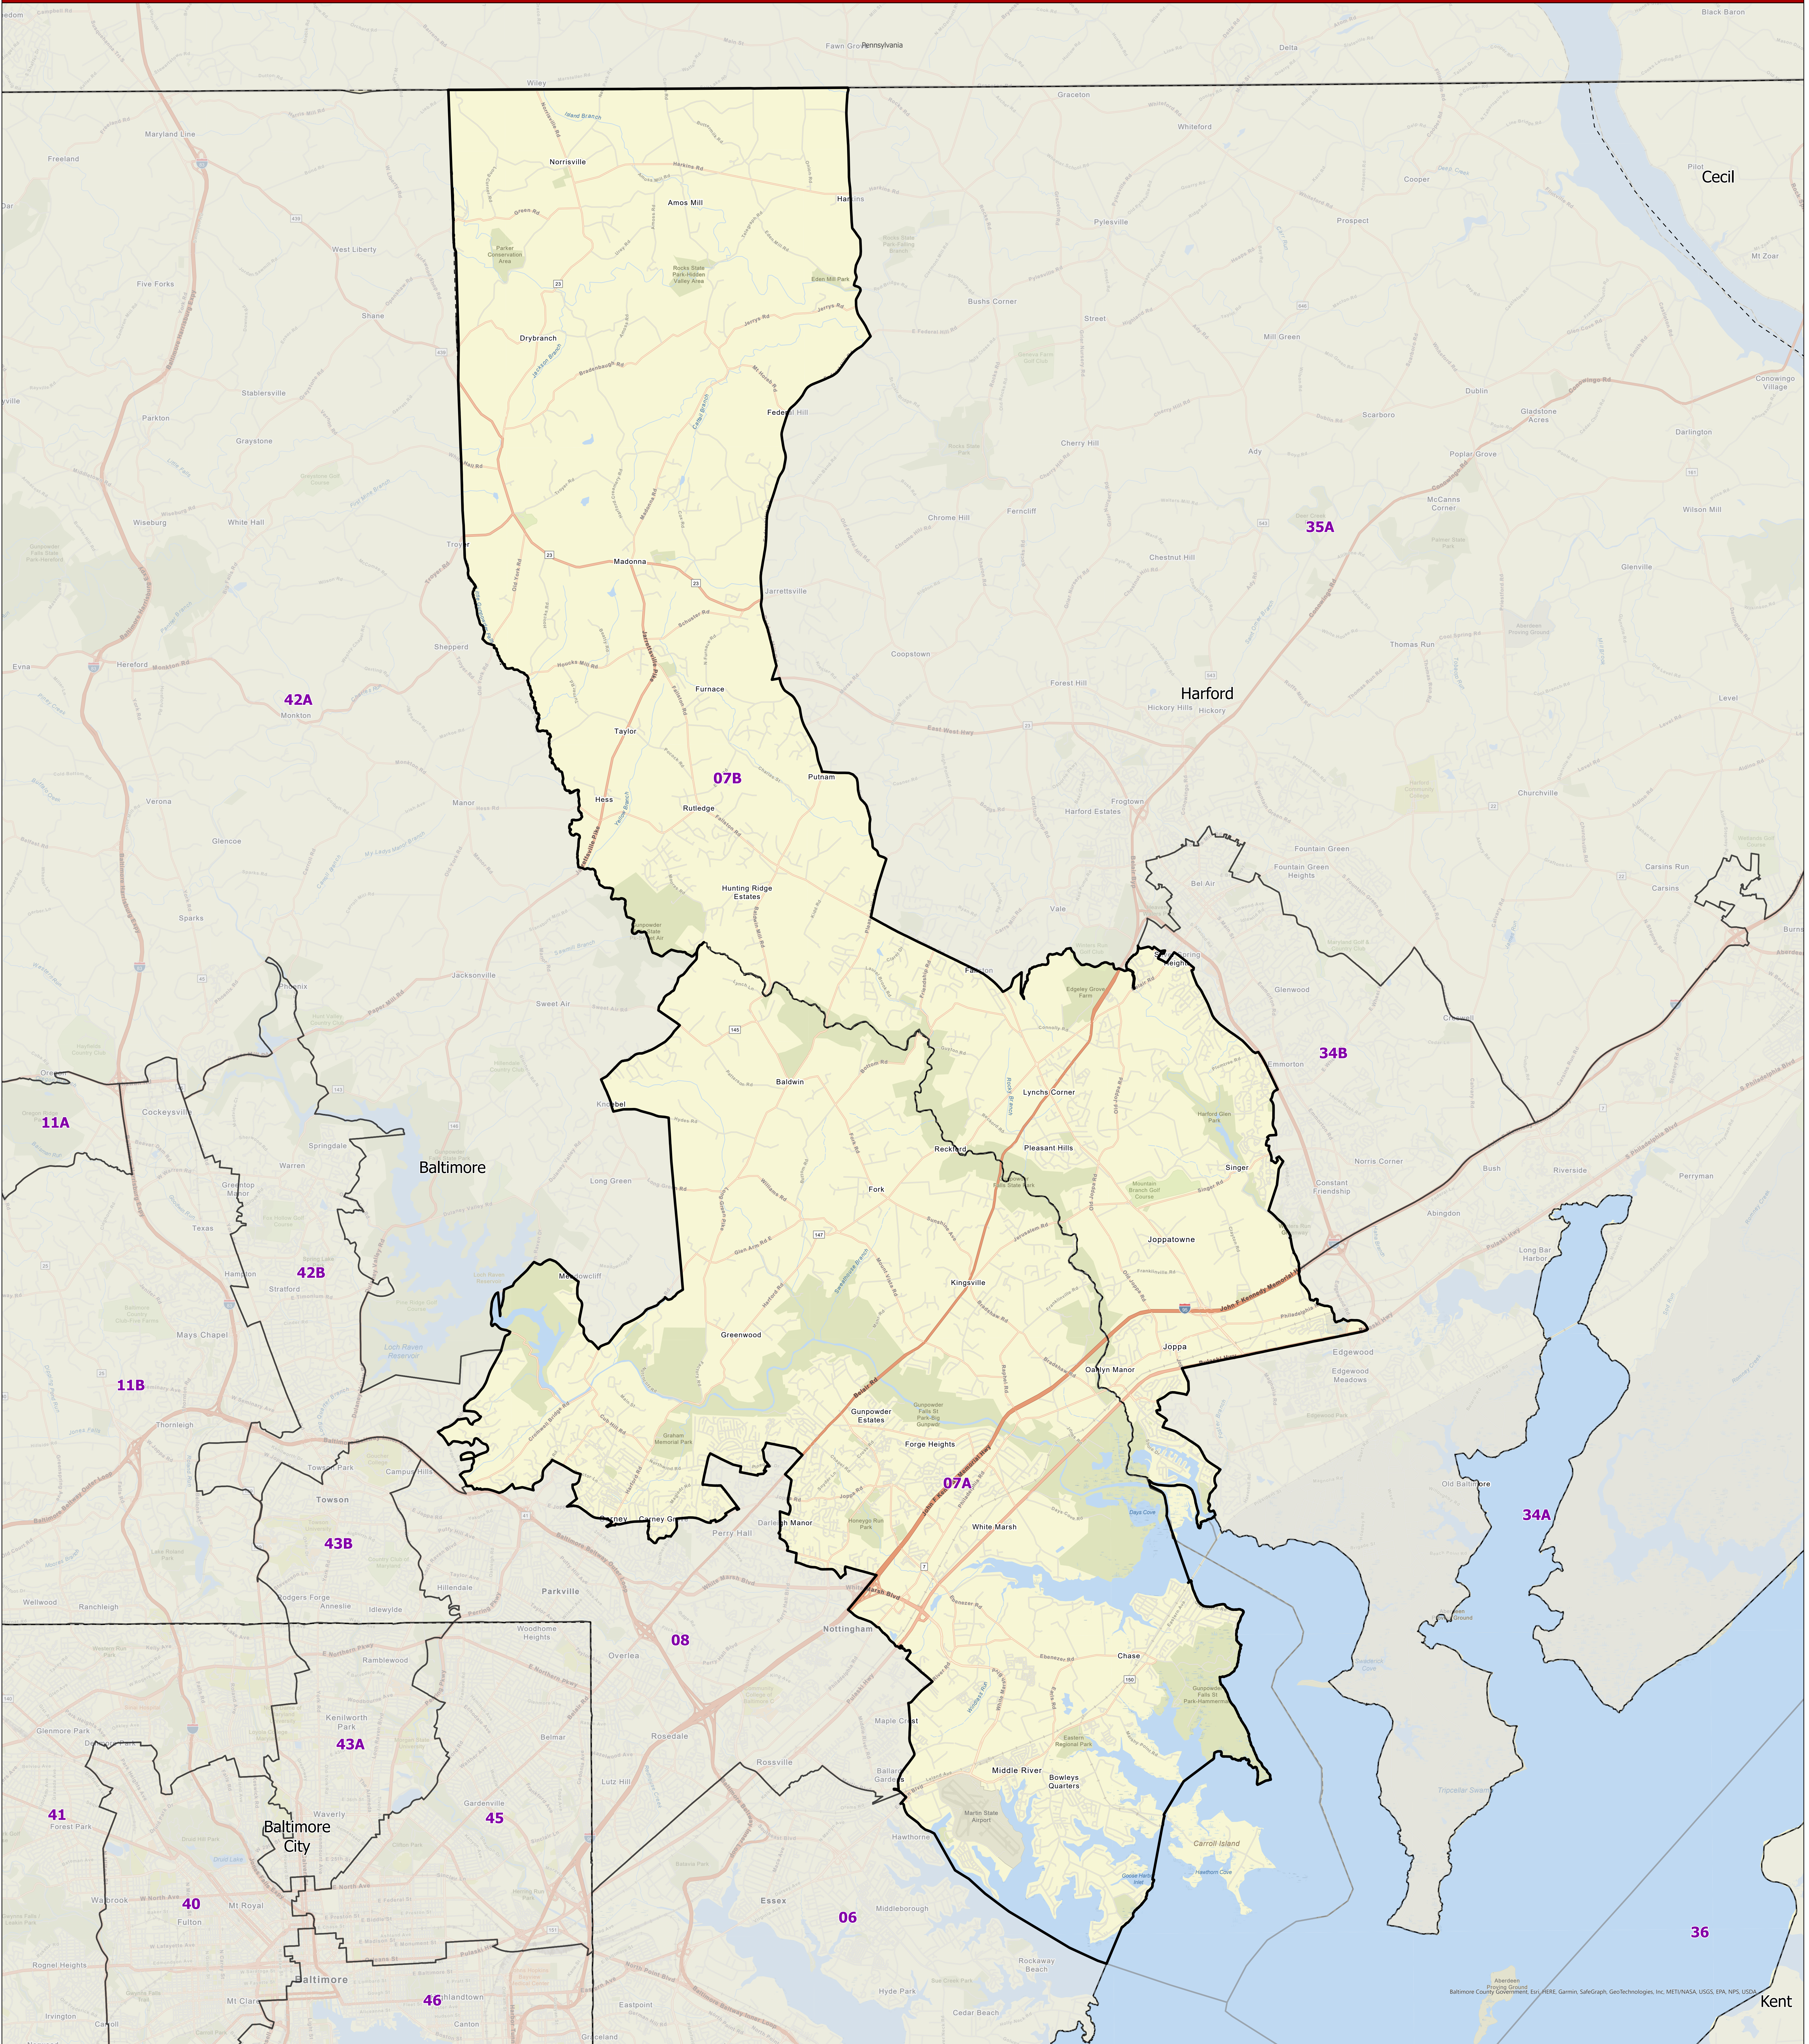

Maryland 2022 Legislative Districts

District 07

Senate Joint Resolution 2 - General Assembly 2022 Session

Data Source: 2020 Census TIGER/Line Files & Senate Joint Resolution 2
General Assembly 2022 Session
Prepared by the Maryland Department of Planning
July 2022

Legend

- County Boundary
- District