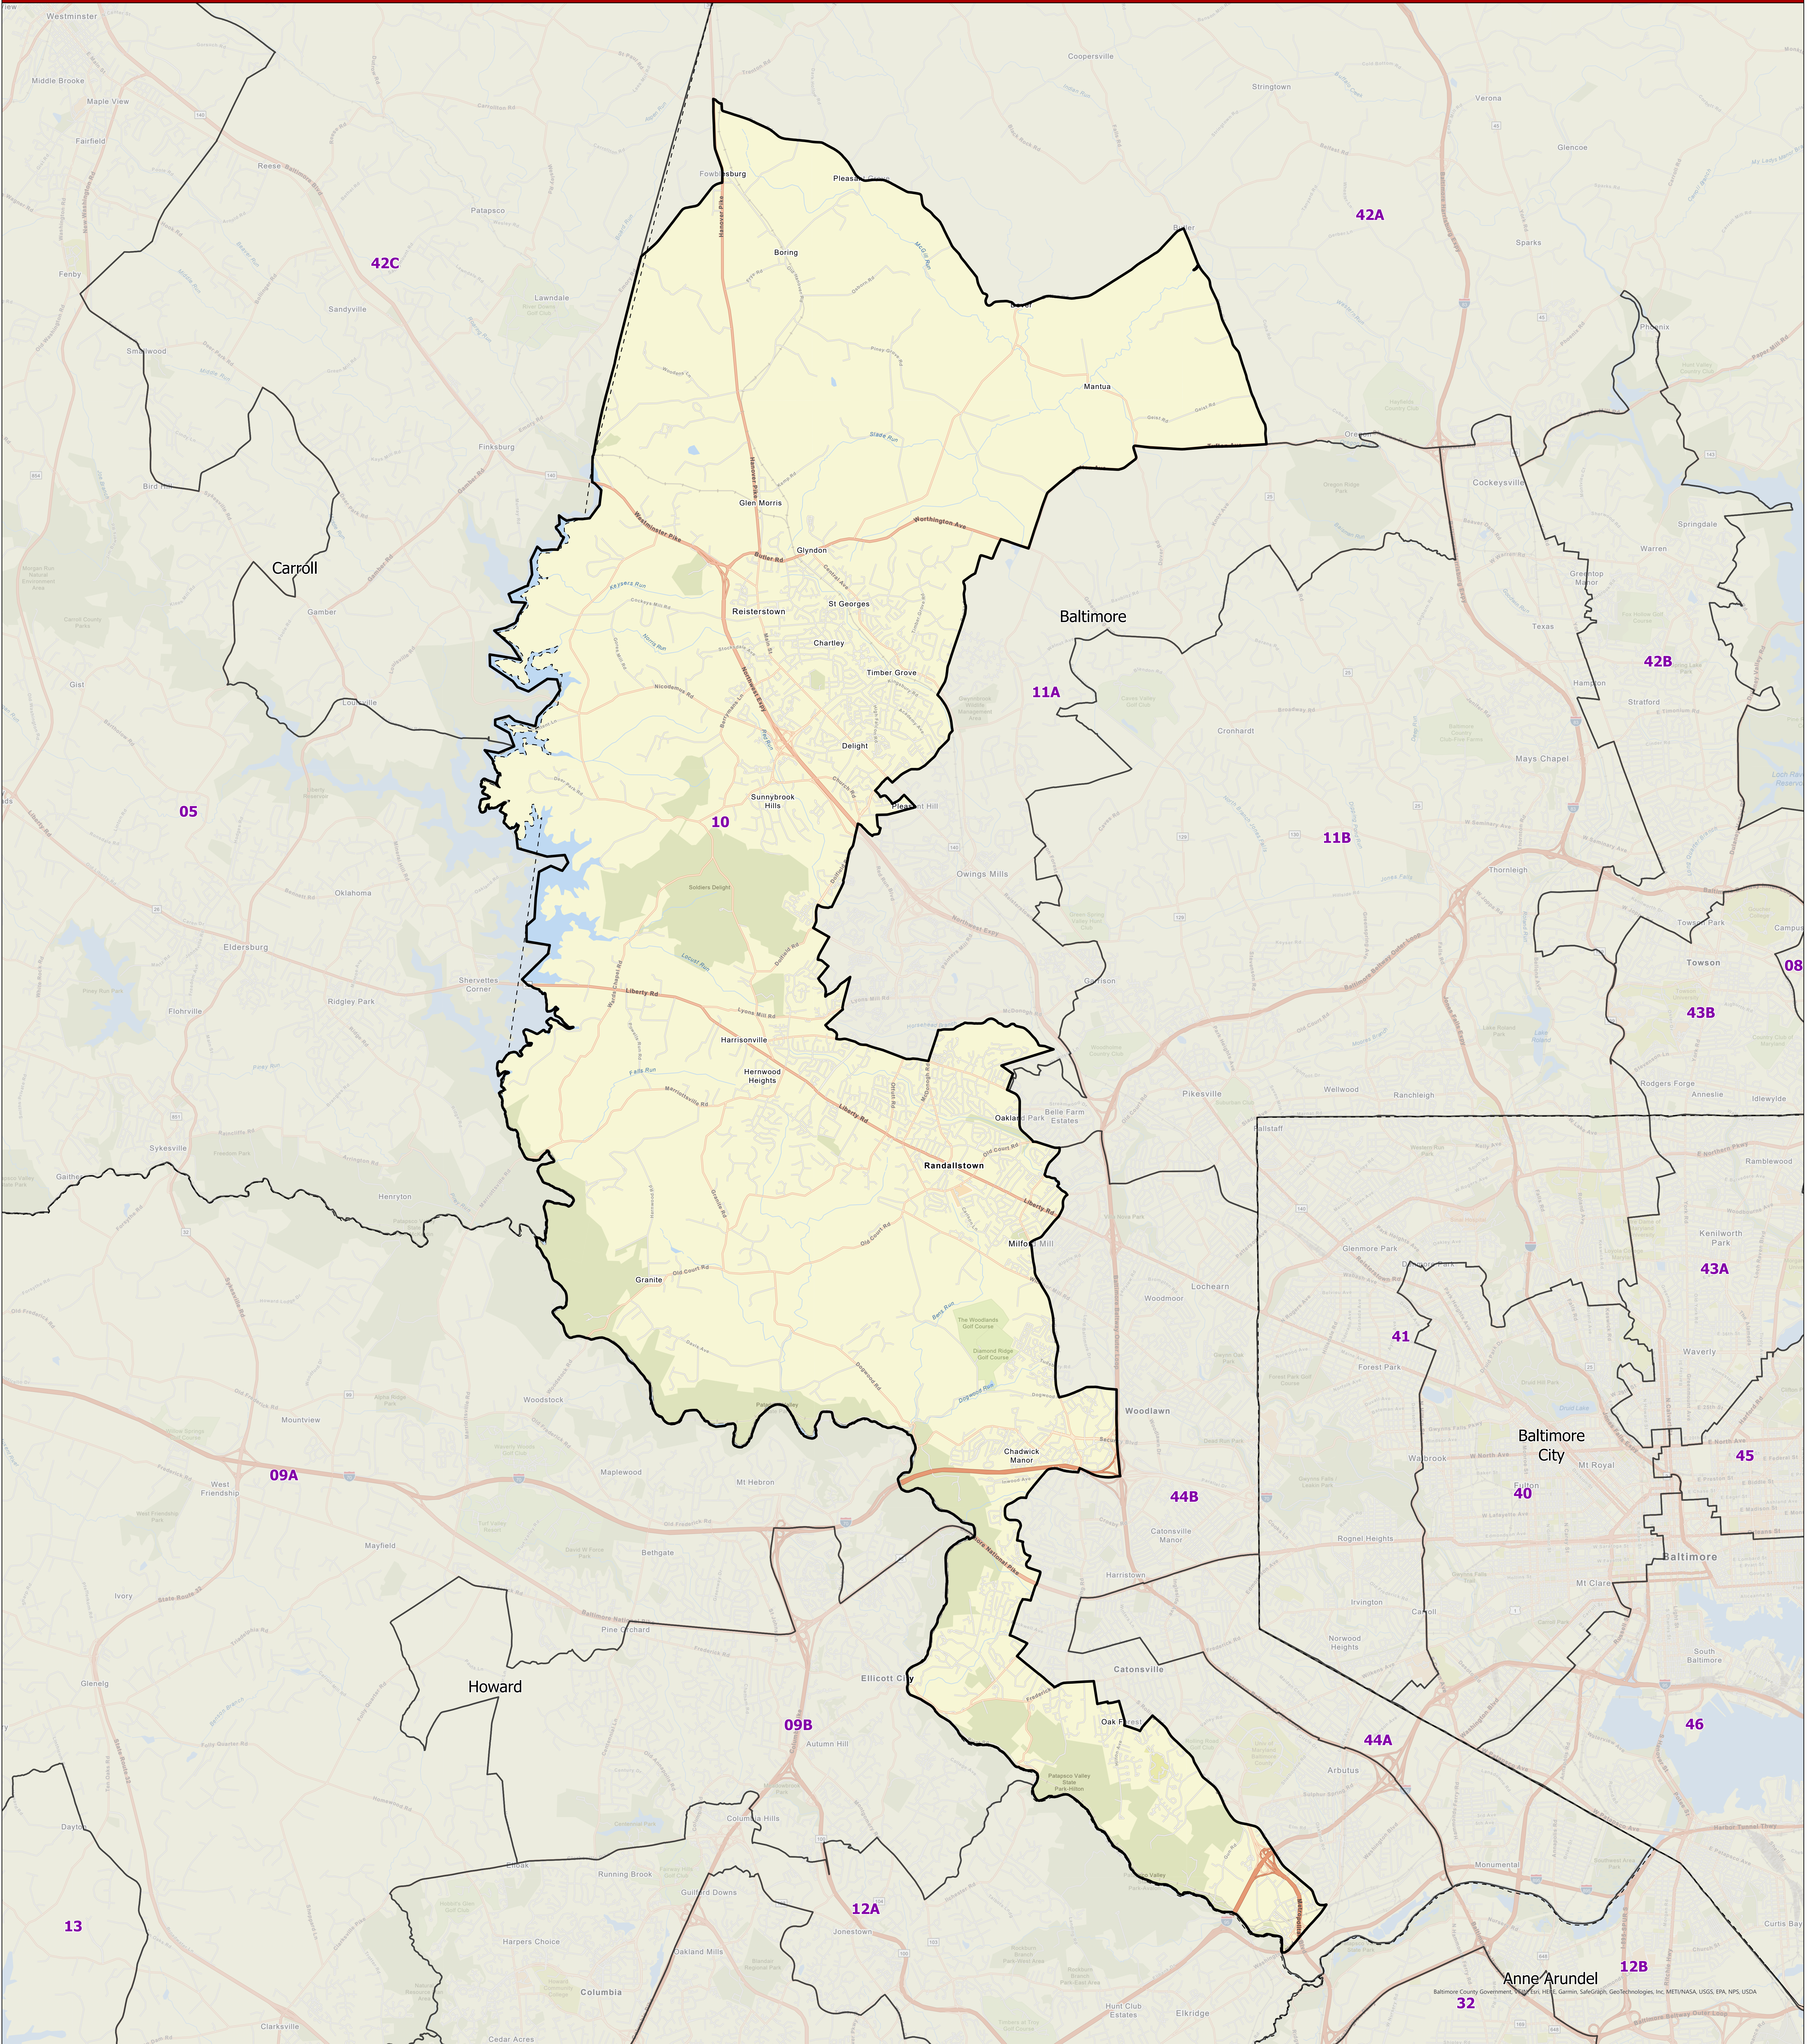

# Maryland 2022 Legislative Districts

## District 10

Senate Joint Resolution 2 - General Assembly 2022 Session

Data Source: 2020 Census TIGER/Line Files & Senate Joint Resolution 2  
General Assembly 2022 Session  
Prepared by the Maryland Department of Planning  
July 2022

Legend

- County Boundary
- District