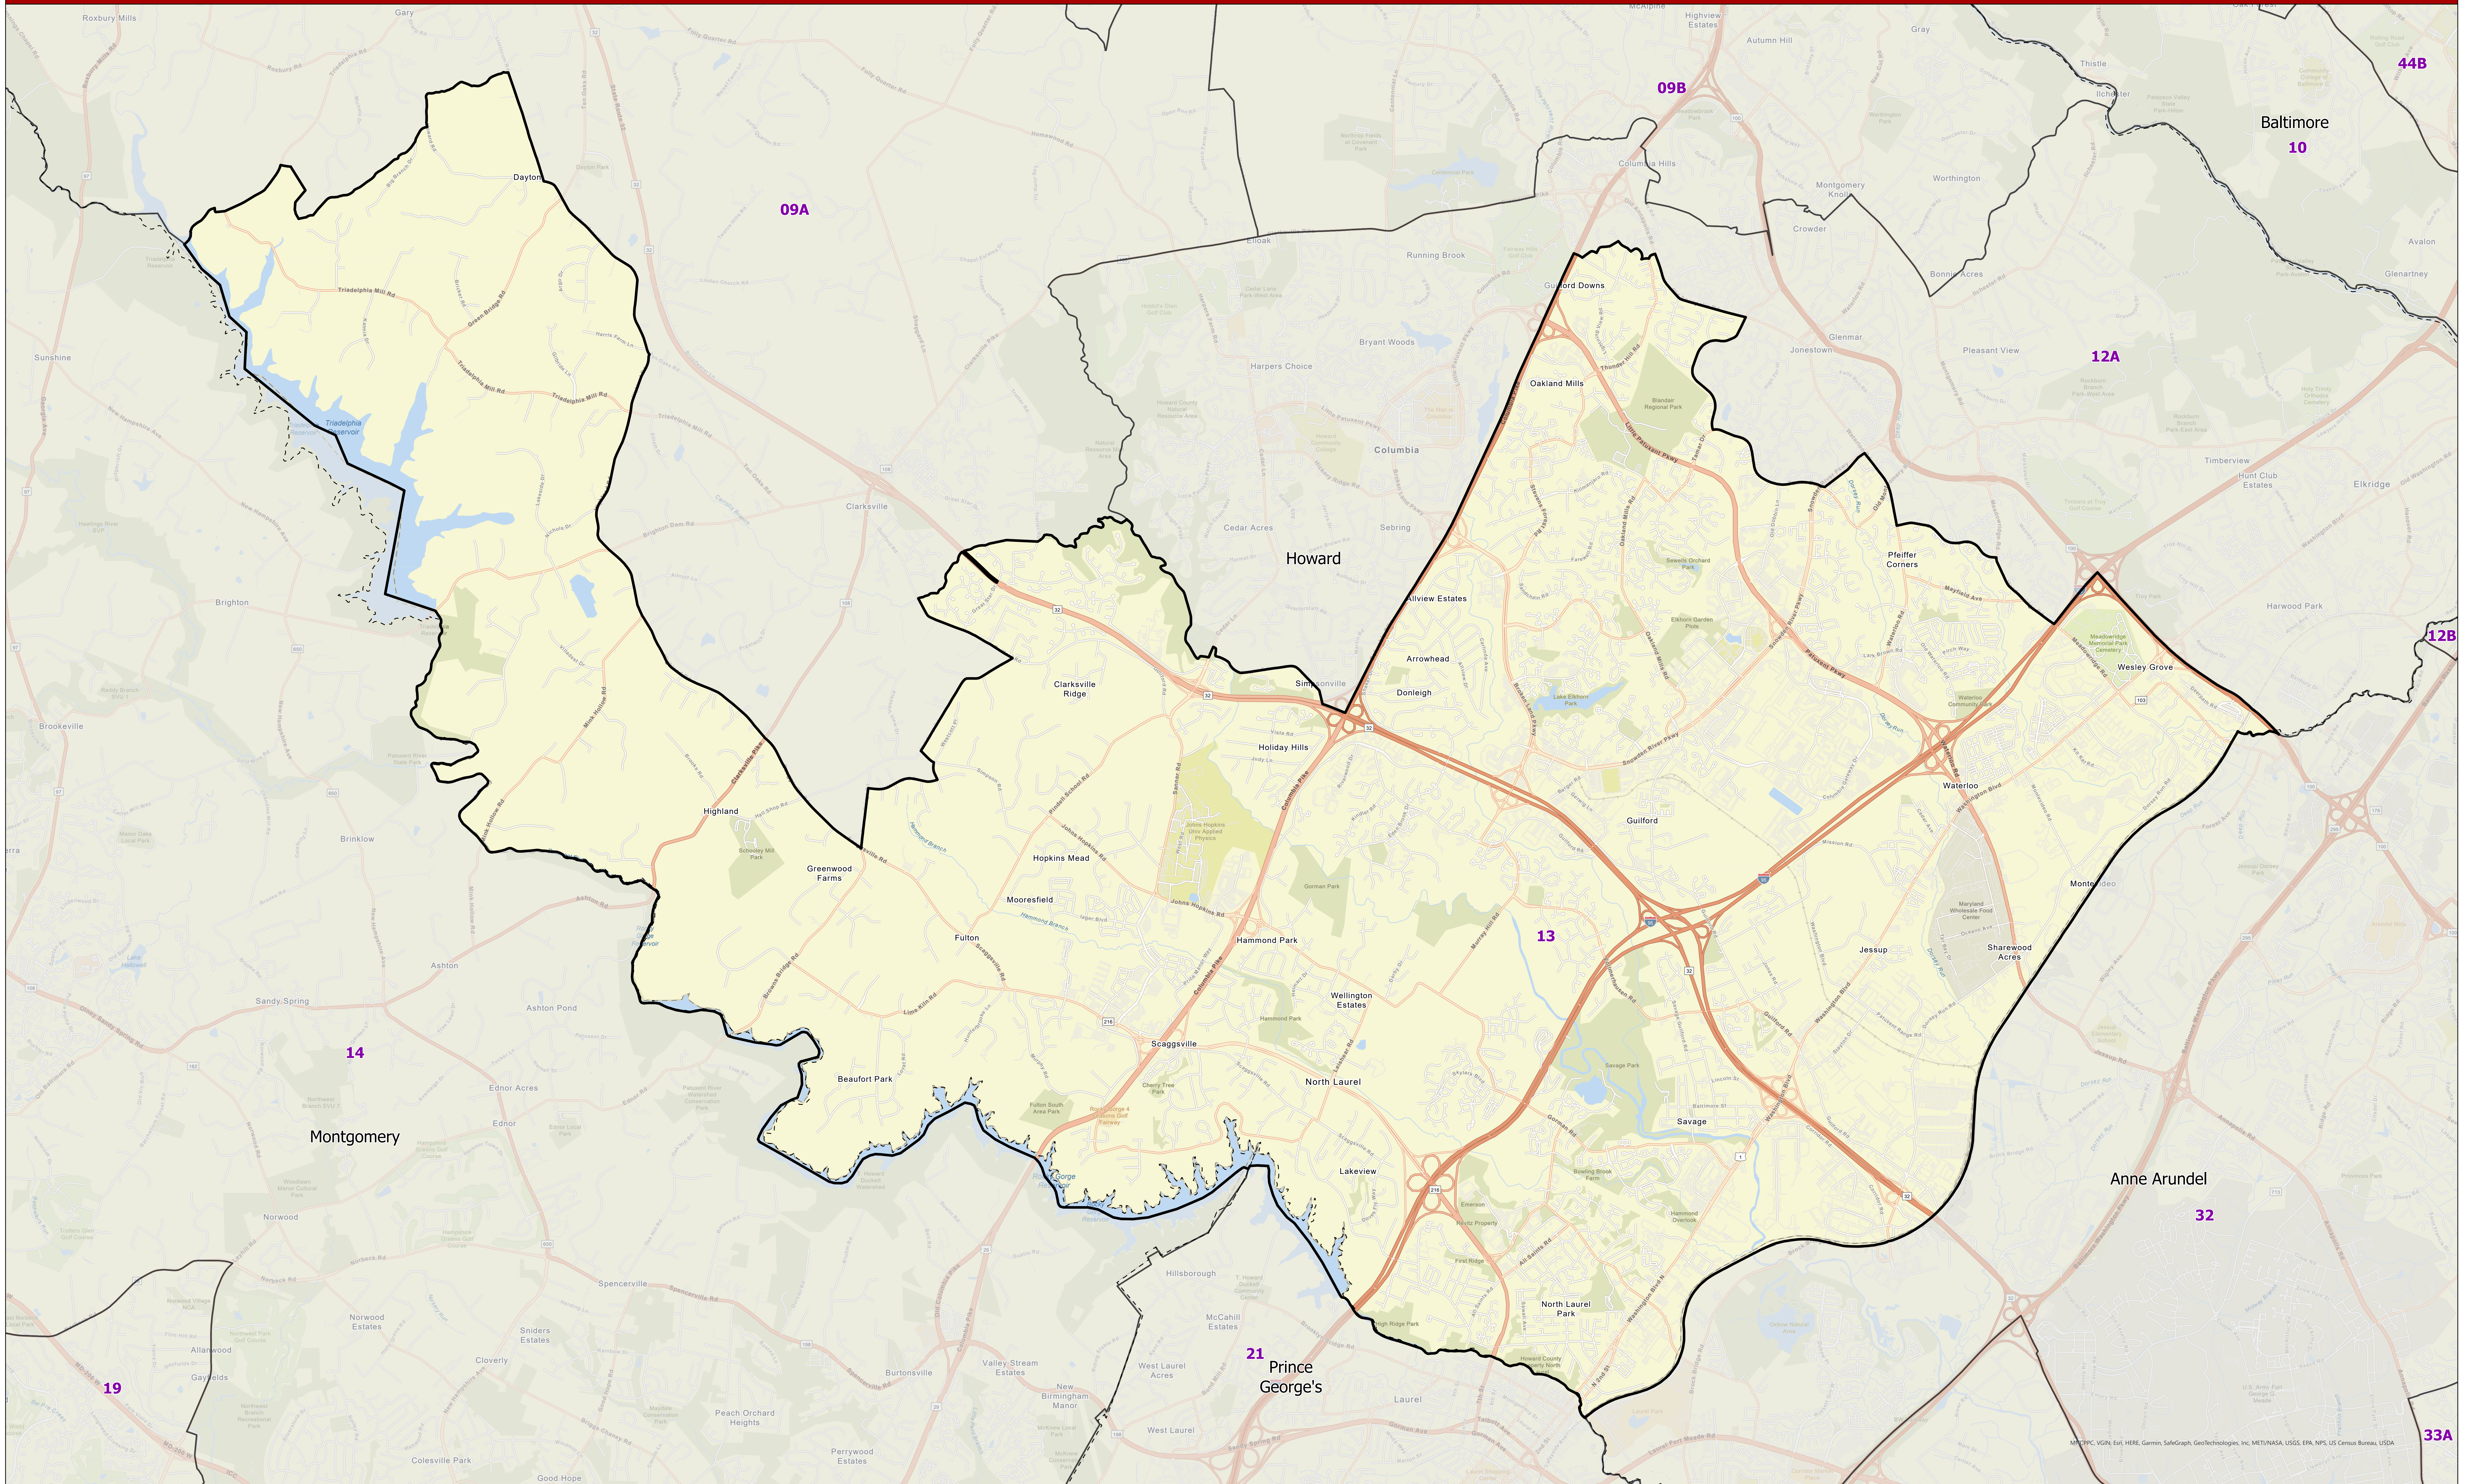

Maryland 2022 Legislative Districts District 13

Senate Bill 1012, Senate Joint Resolution 2 - General Assembly 2022 Session

Data Source: 2020 Census TIGER/Line Files & Senate Joint Resolution 2
General Assembly 2022 Session
Prepared by the Maryland Department of Planning
July 2022

Legend

- County Boundary
- District