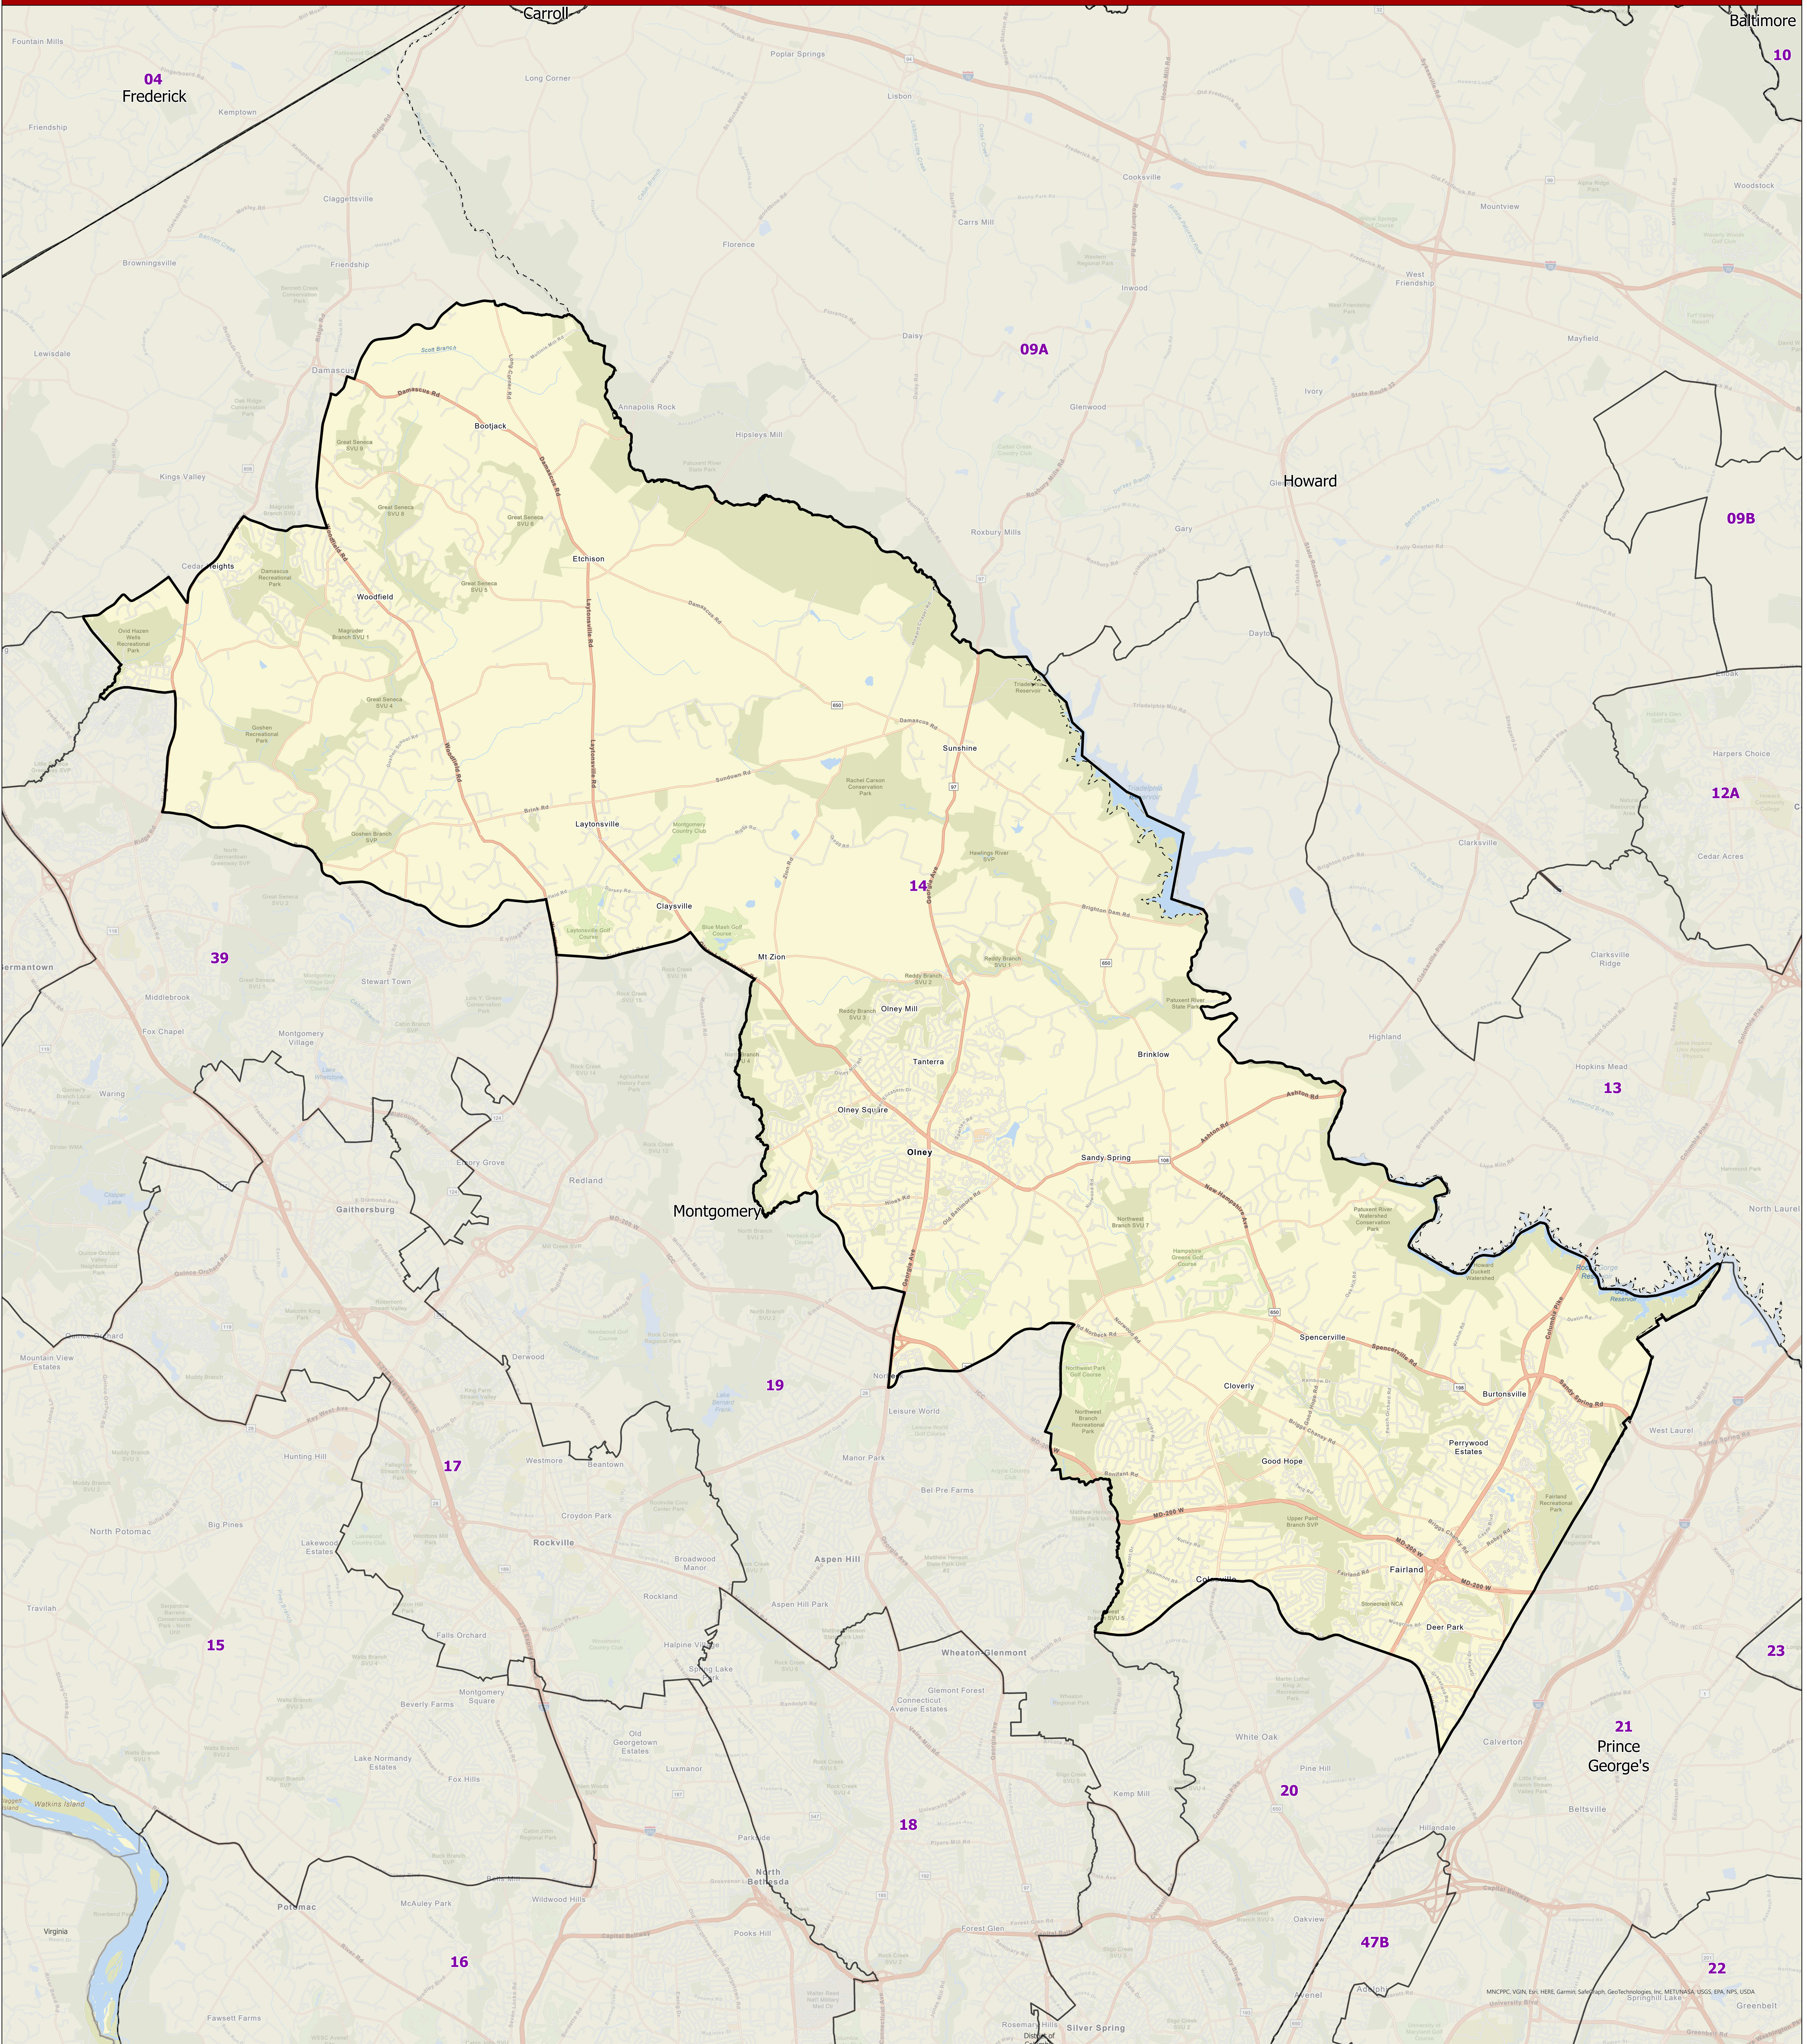

Maryland 2022 Legislative Districts

District 14

Senate Joint Resolution 2 - General Assembly 2022 Session

Data Source: 2020 Census TIGER/Line Files & Senate Joint Resolution 2
General Assembly 2022 Session
Prepared by the Maryland Department of Planning
July 2022

Legend

- County Boundary
- District