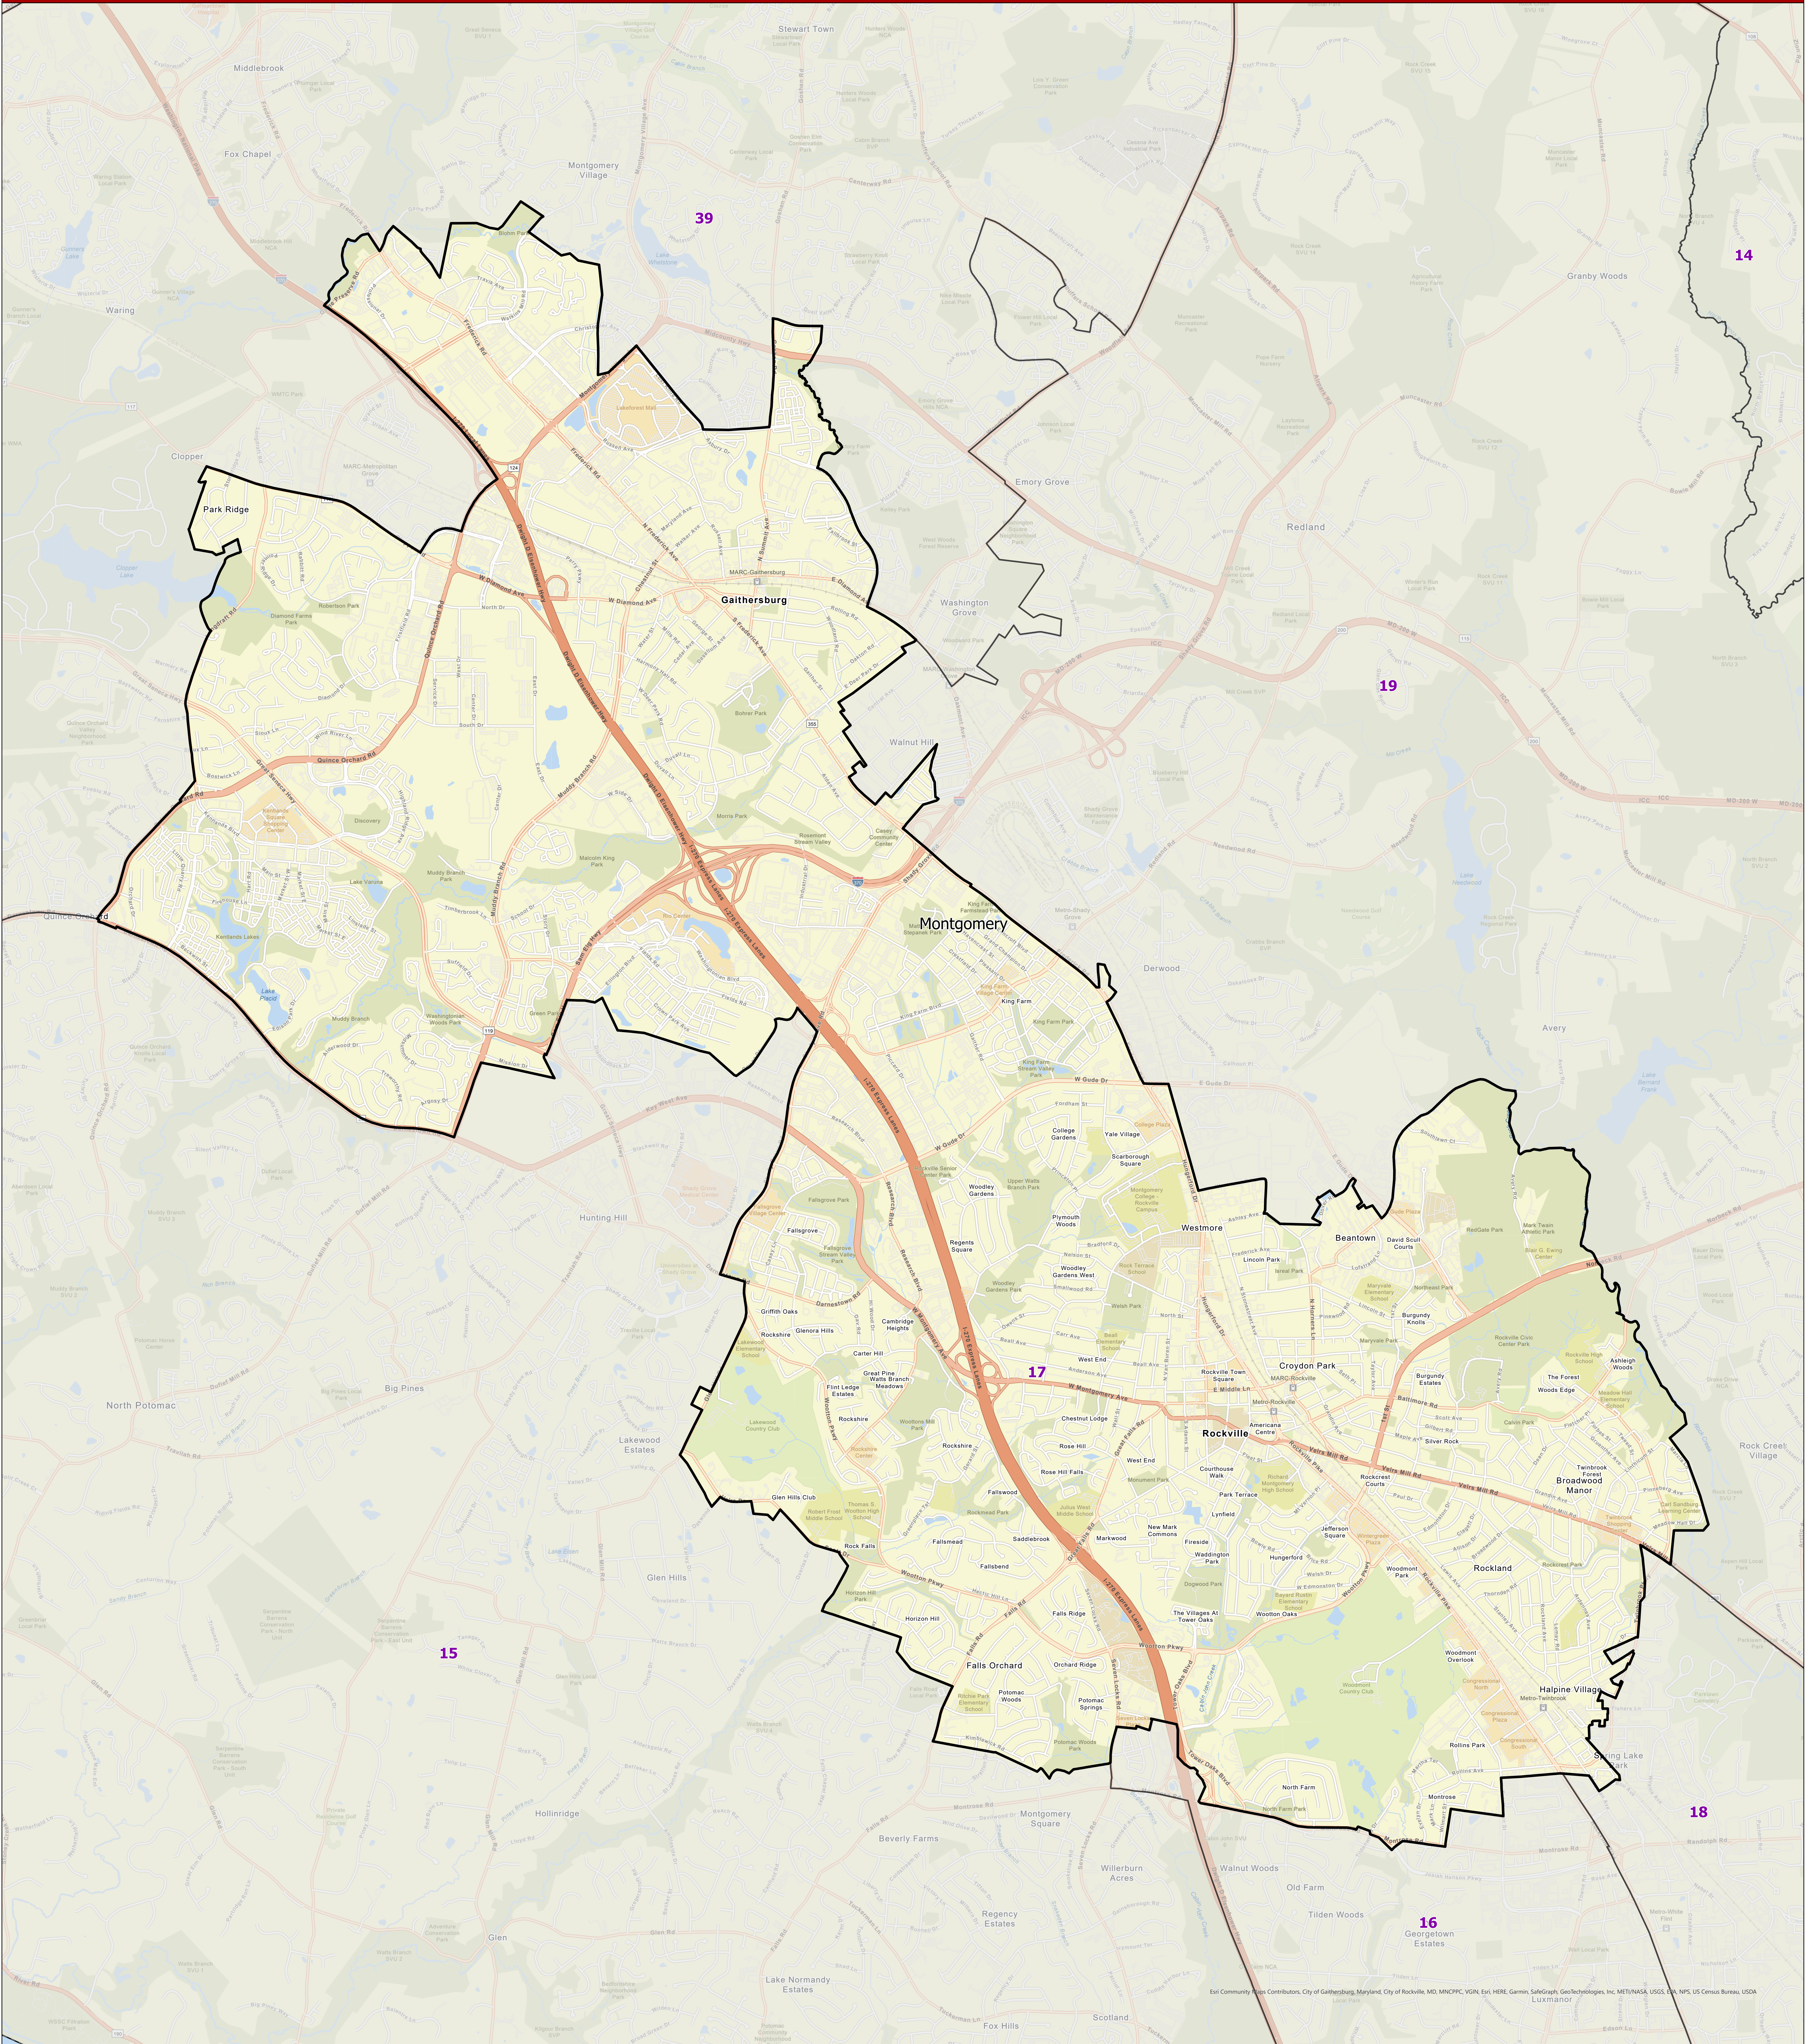

# Maryland 2022 Legislative Districts

## District 17

Senate Joint Resolution 2 - General Assembly 2022 Session

Data Source: 2020 Census TIGER/Line Files & Senate Joint Resolution 2  
General Assembly 2022 Session  
Prepared by the Maryland Department of Planning  
July 2022

Legend

- County Boundary
- District