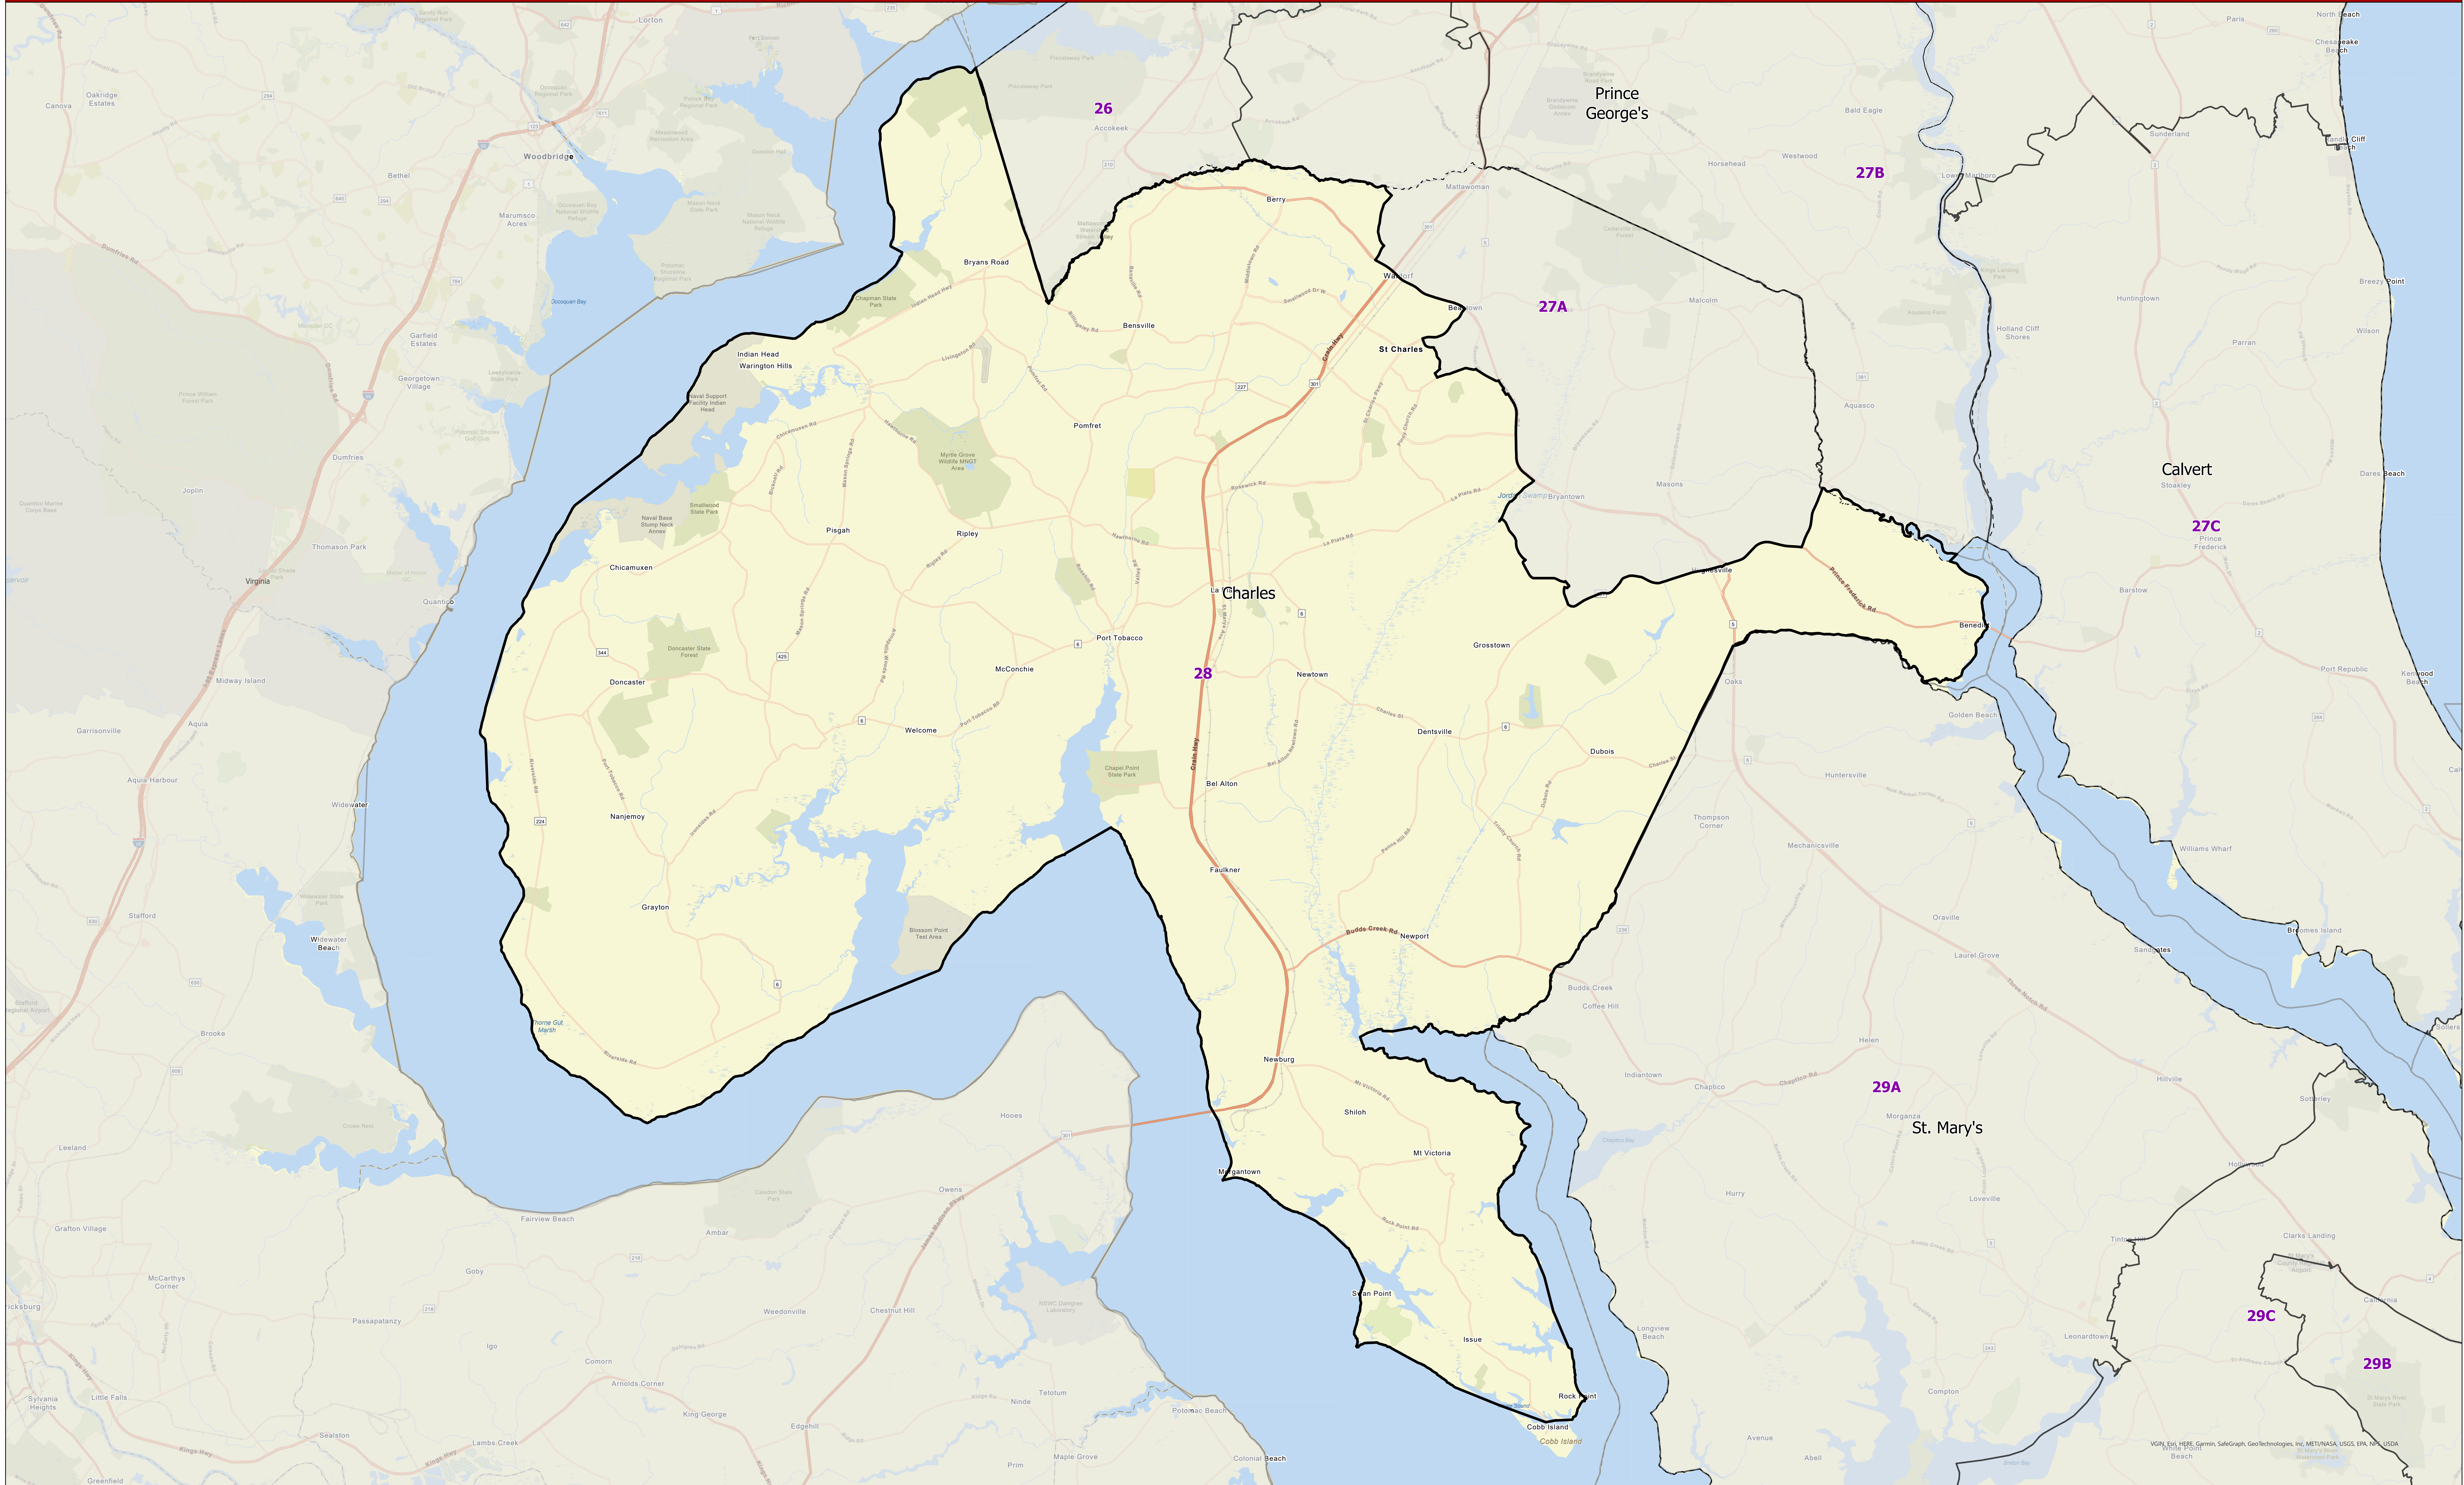

Maryland 2022 Legislative Districts District 28

Senate Bill 1012, Senate Joint Resolution 2 - General Assembly 2022 Session

Data Source: 2020 Census TIGER/Line Files & Senate Joint Resolution 2
General Assembly 2022 Session
Prepared by the Maryland Department of Planning
July 2022

Legend

- County Boundary
- District