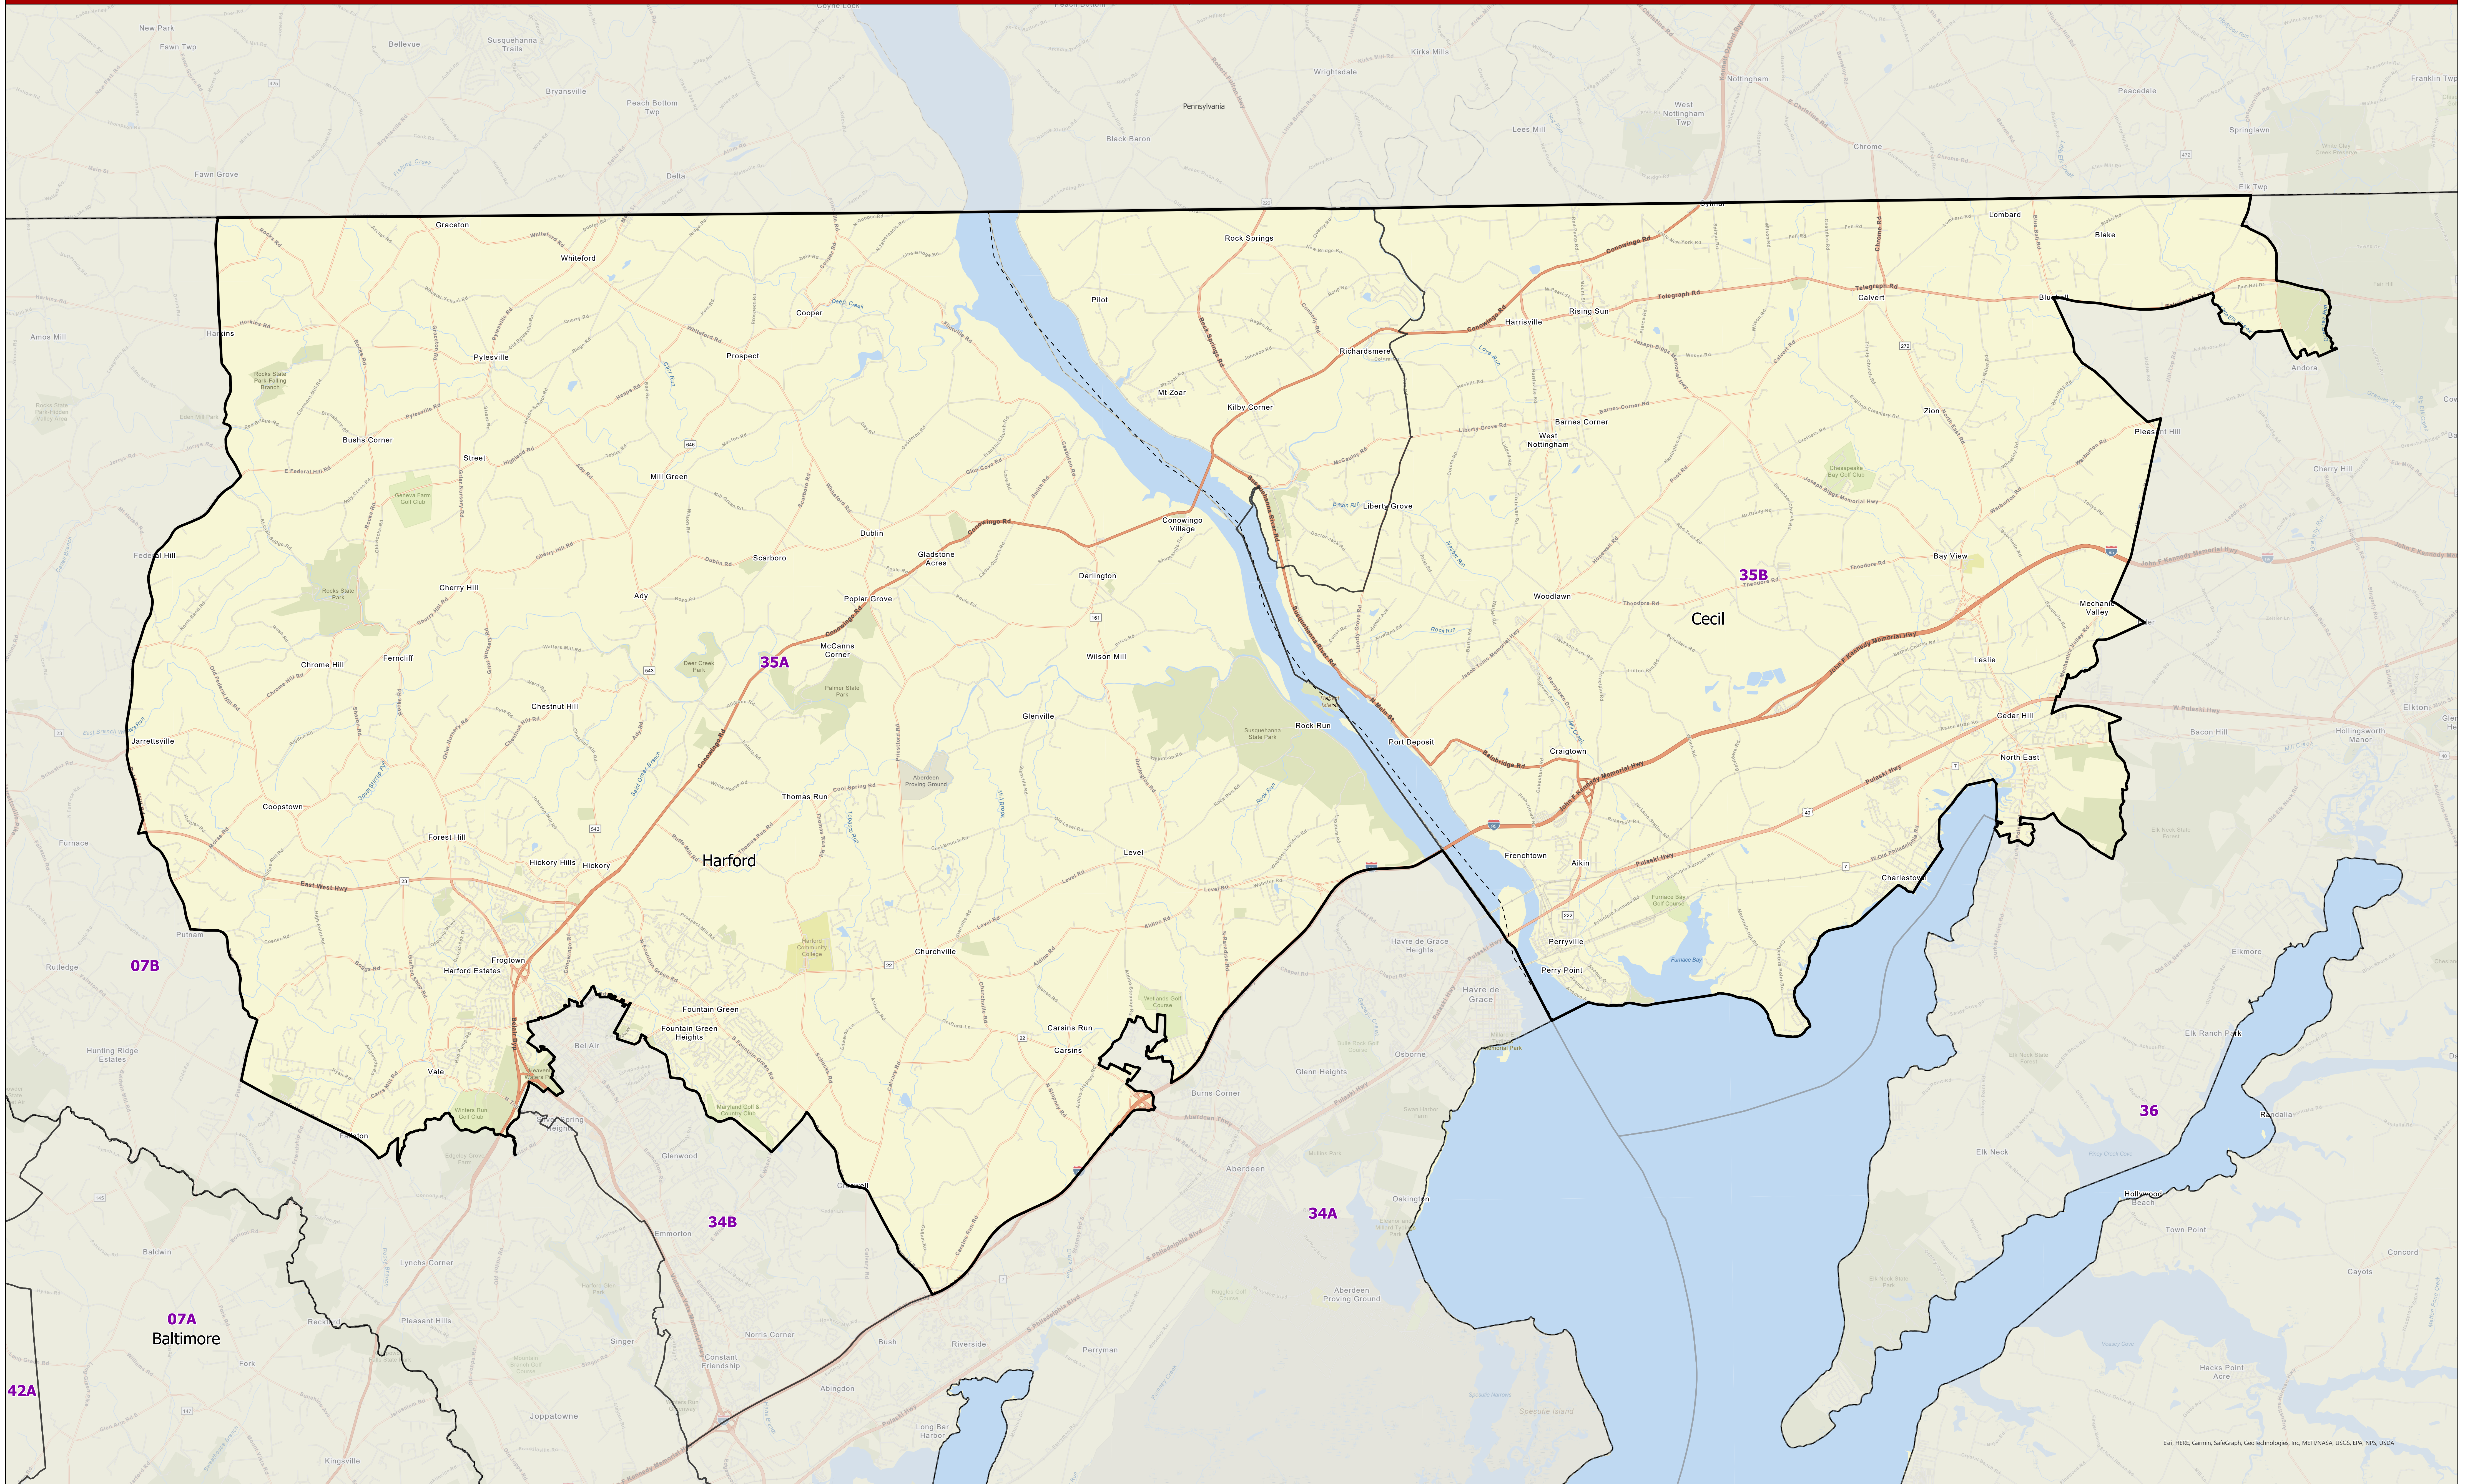

Maryland 2022 Legislative Districts

District 35

Senate Bill 1012, Senate Joint Resolution 2 - General Assembly 2022 Session

Data Source: 2020 Census TIGER/Line Files & Senate Joint Resolution 2
General Assembly 2022 Session
Prepared by the Maryland Department of Planning
July 2022

Legend

- County Boundary (dashed line)
- District (solid black line)