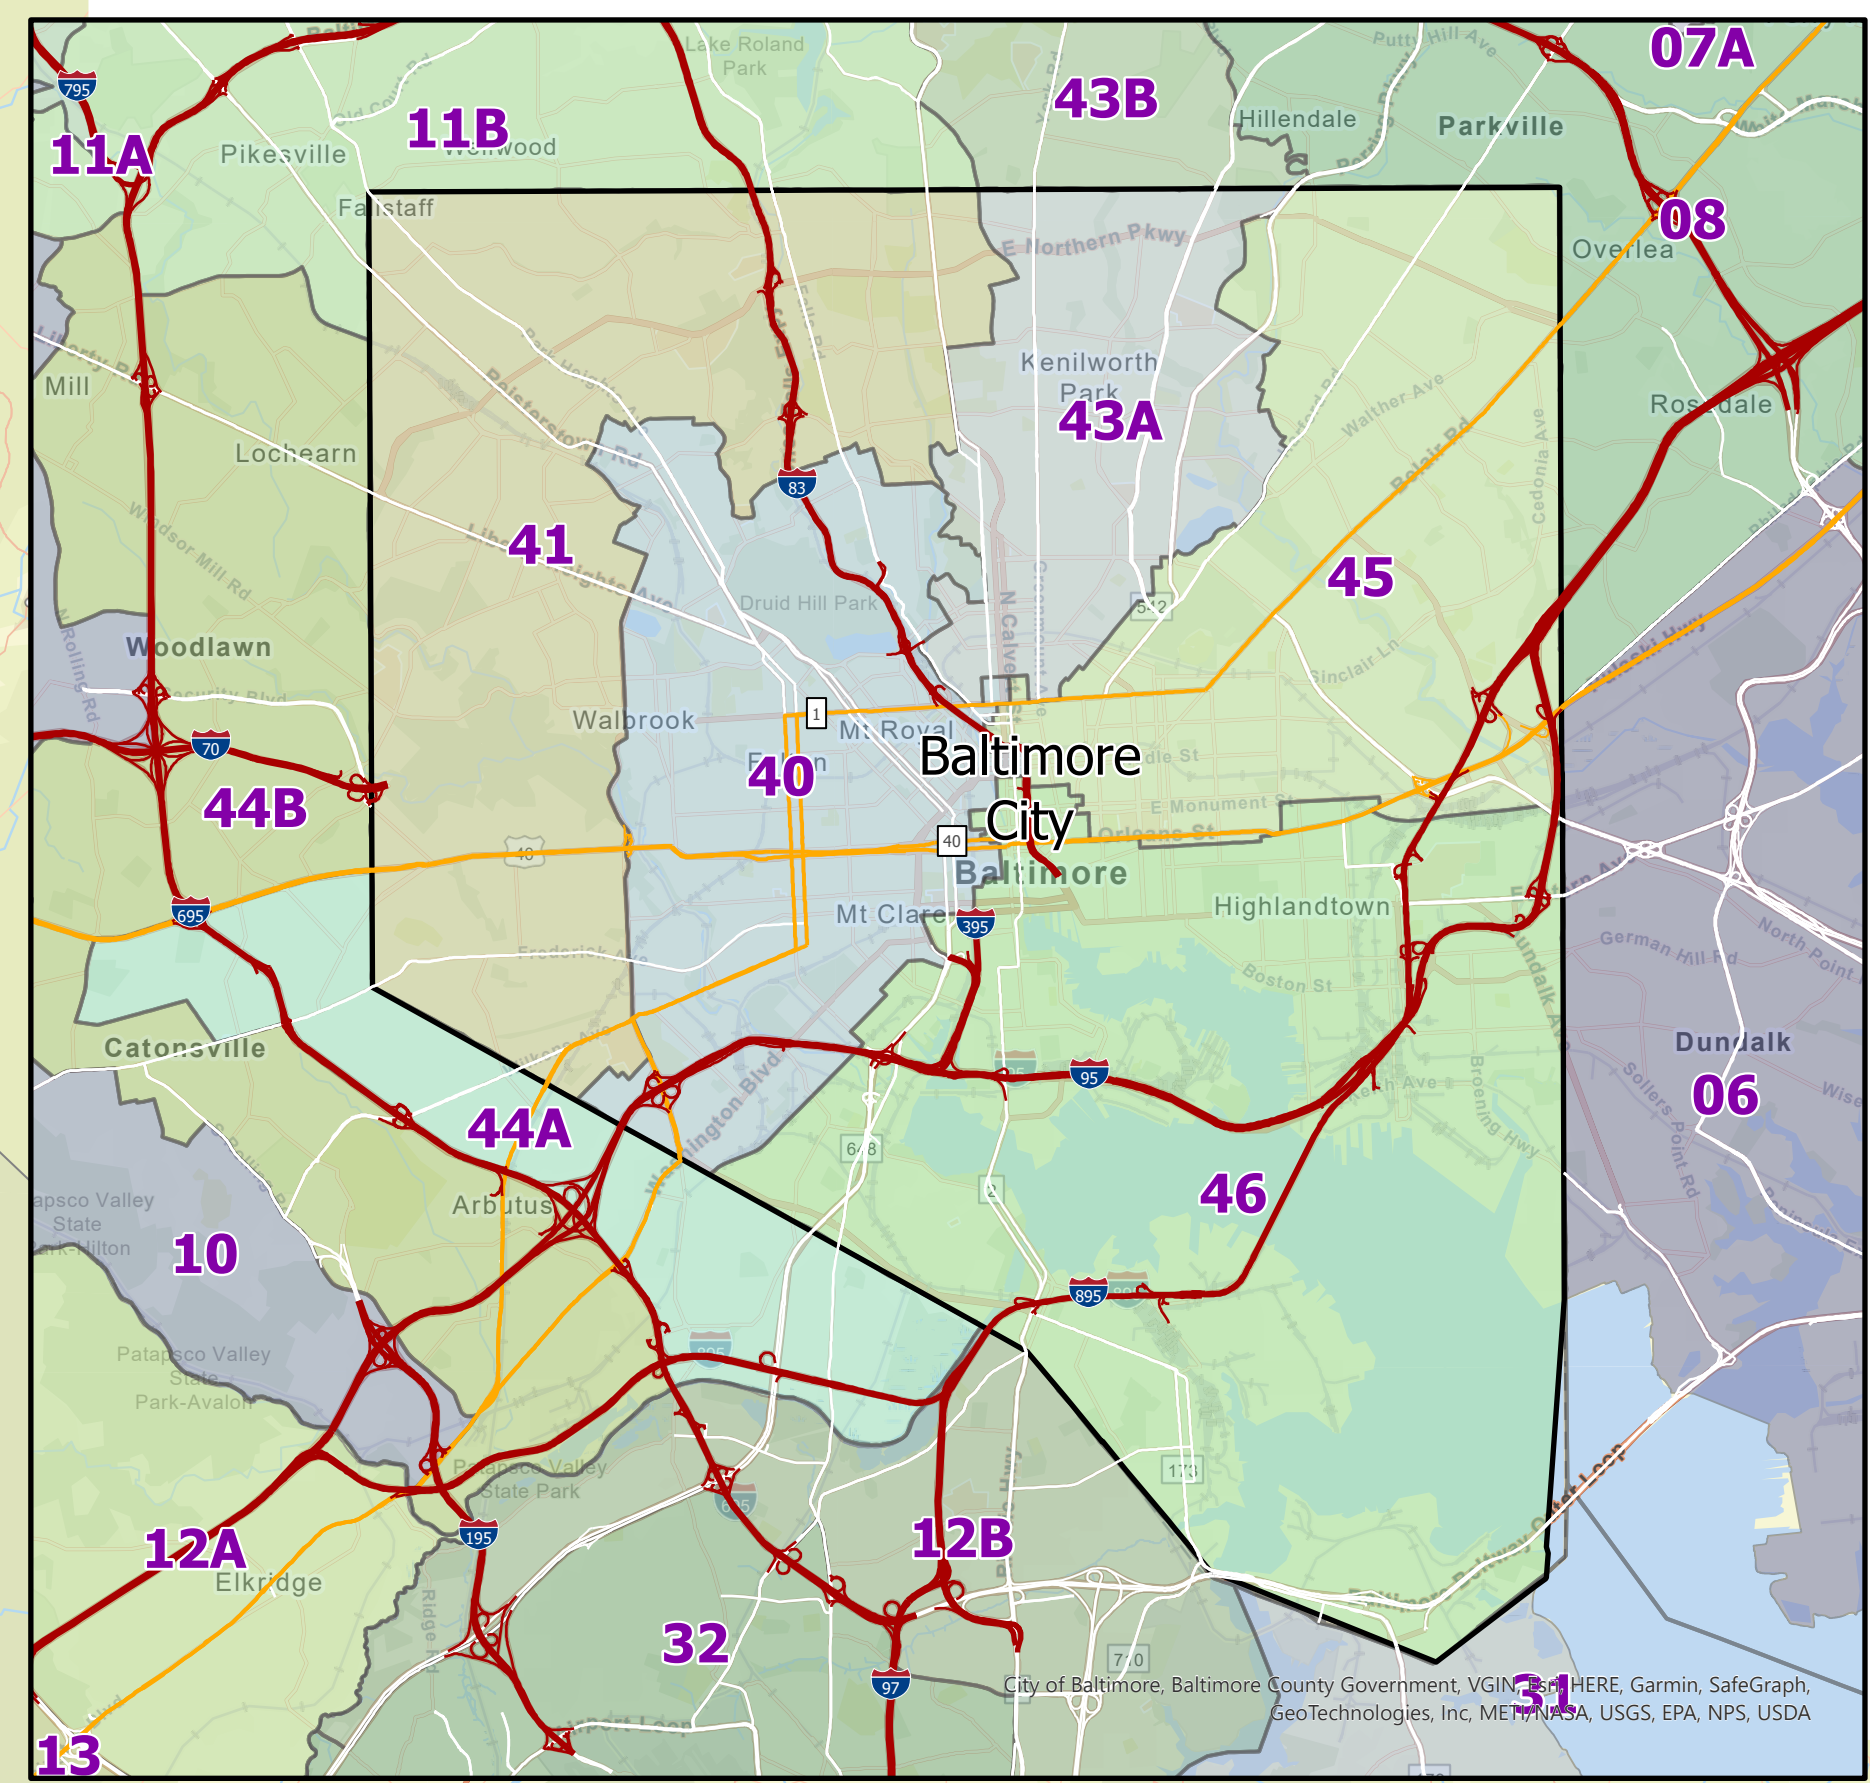

# Maryland 2022 Legislative Districts Statewide

Senate Bill 1012, Senate Joint Resolution 2 - General Assembly 2022 Session

Baltimore City Inset

Washington D.C. Suburbs Inset

Data Source: 2020 Census TIGER/Line Files & Senate Joint Resolution 2  
General Assembly 2022 Session  
Prepared by the Maryland Department of Planning  
July 2022