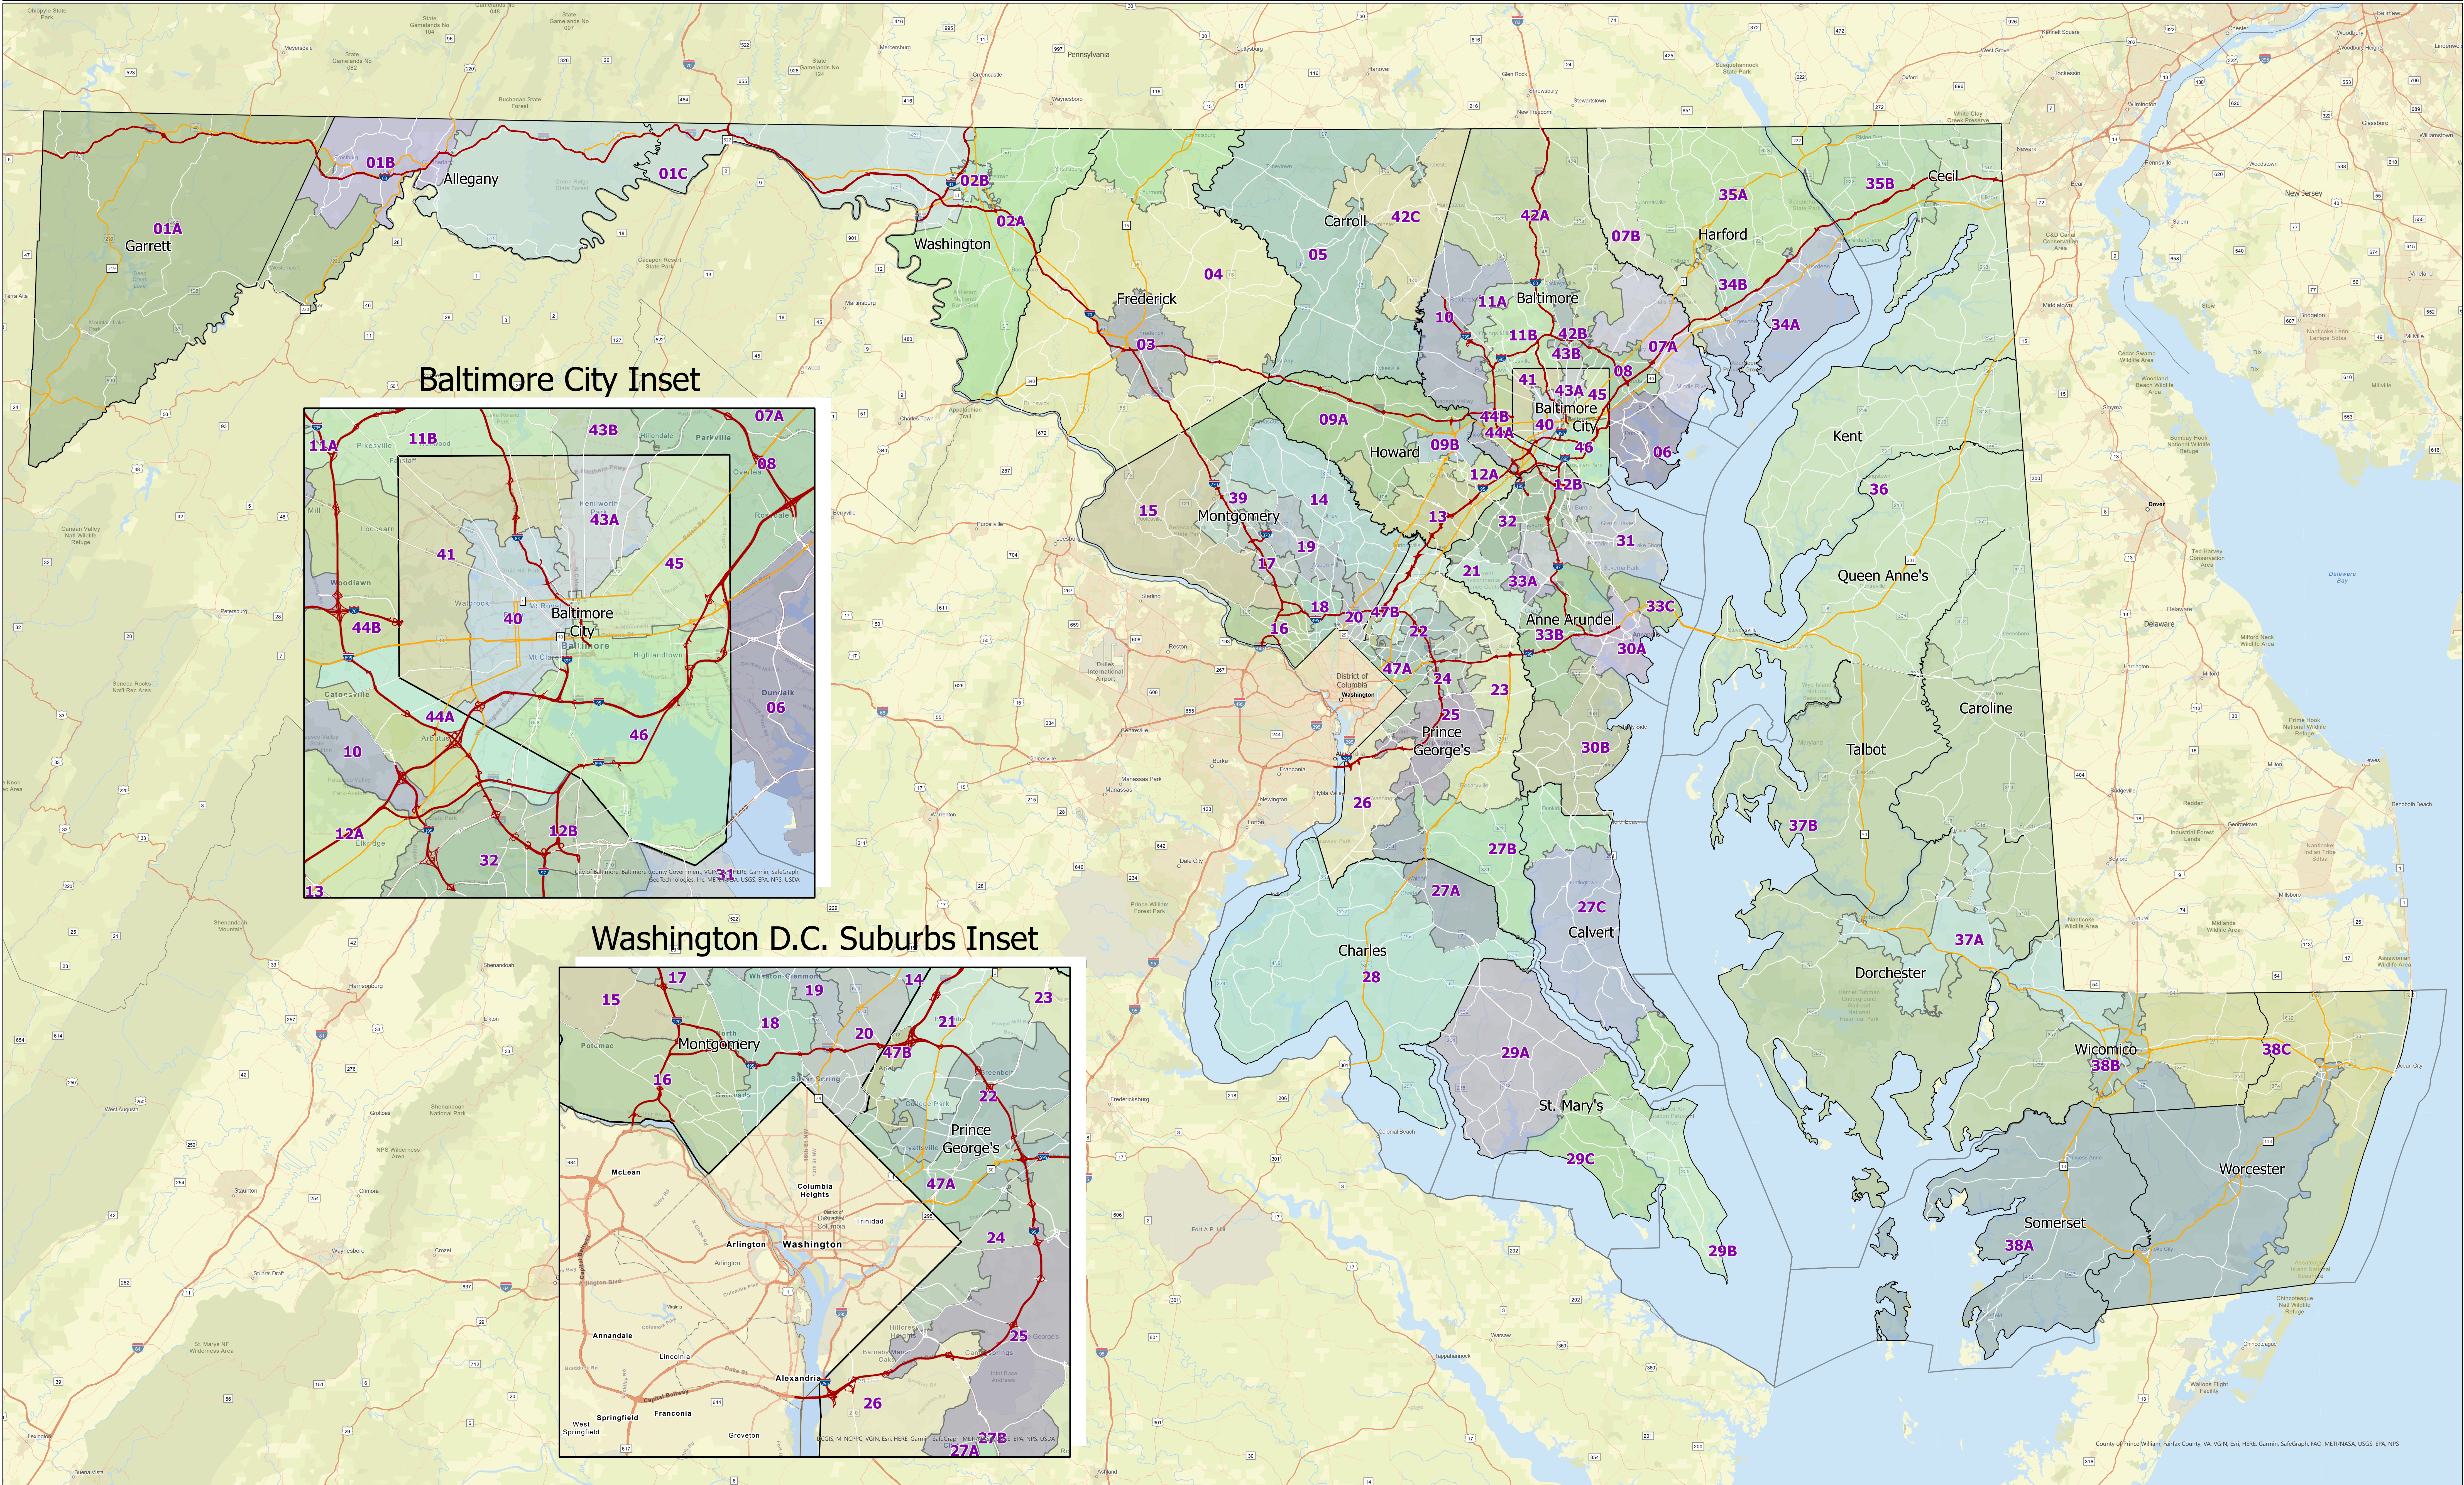

# Maryland 2022 Legislative Districts Statewide

Senate Bill 1012, Senate Joint Resolution 2 - General Assembly 2022 Session

Baltimore City Inset

Washington D.C. Suburbs Inset

Data Source: 2020 Census TIGER/Line Files & Senate Joint Resolution 2  
General Assembly 2022 Session  
Prepared by the Maryland Department of Planning  
July 2022