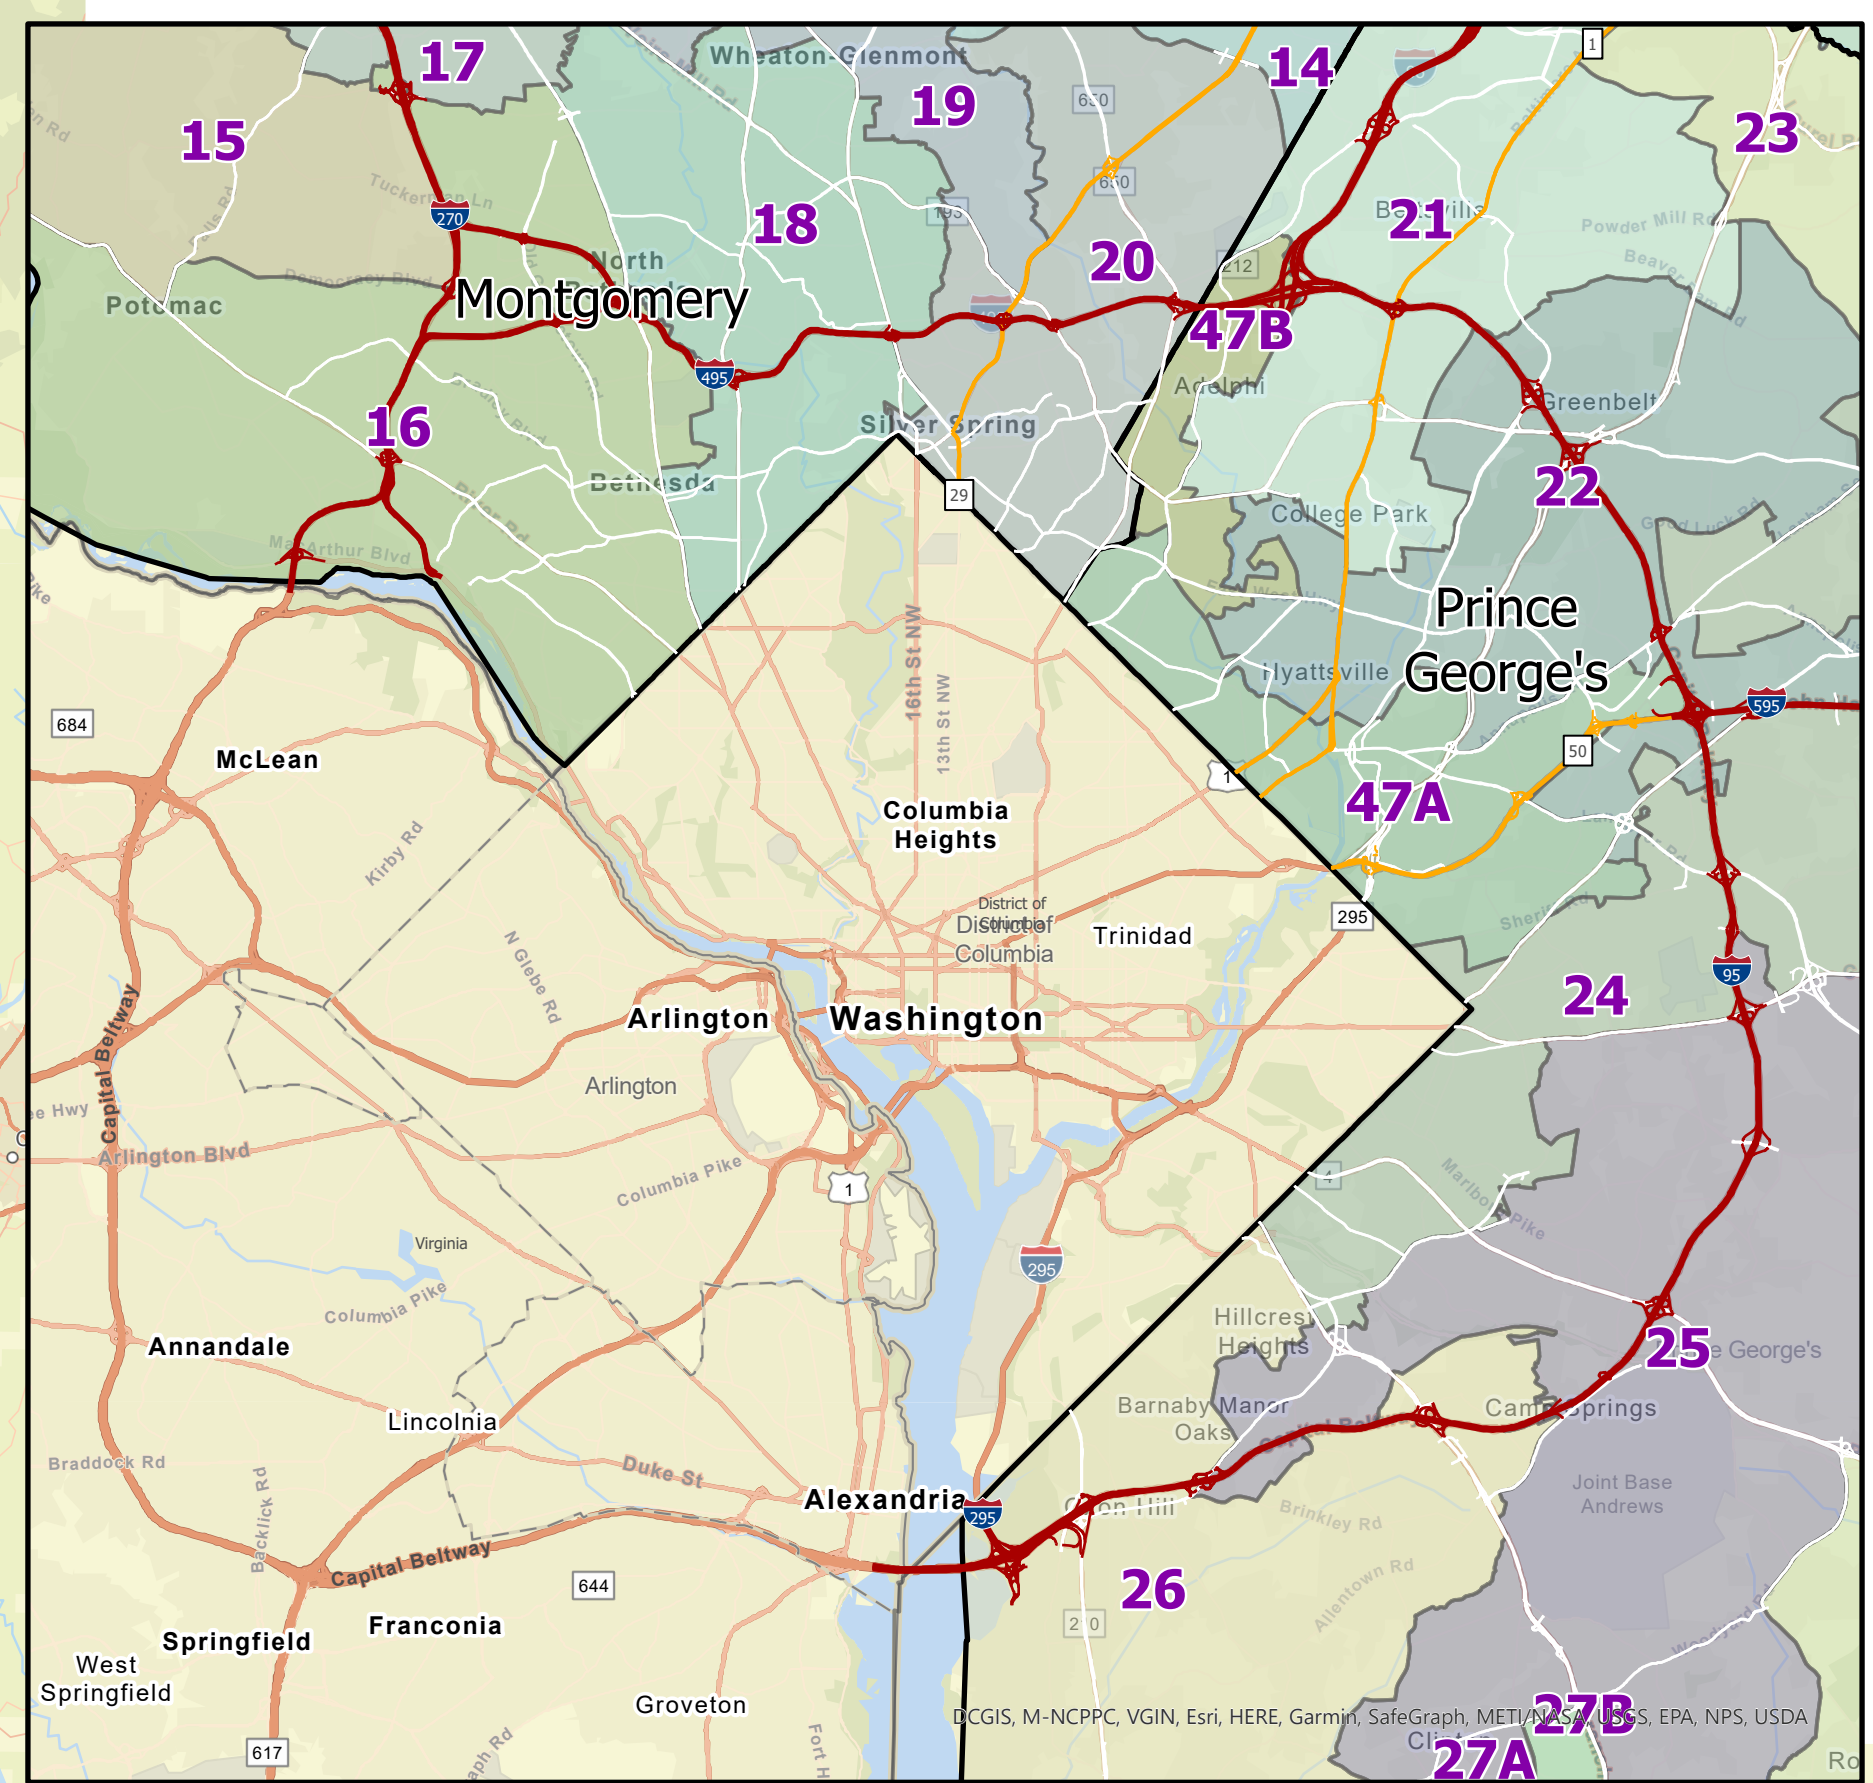

# Maryland 2022 Legislative Districts Statewide

Senate Bill 1012, Senate Joint Resolution 2 - General Assembly 2022 Session

Baltimore City Inset

Washington D.C. Suburbs Inset

Data Source: 2020 Census TIGER/Line Files & Senate Joint Resolution 2  
General Assembly 2022 Session  
Prepared by the Maryland Department of Planning  
July 2022