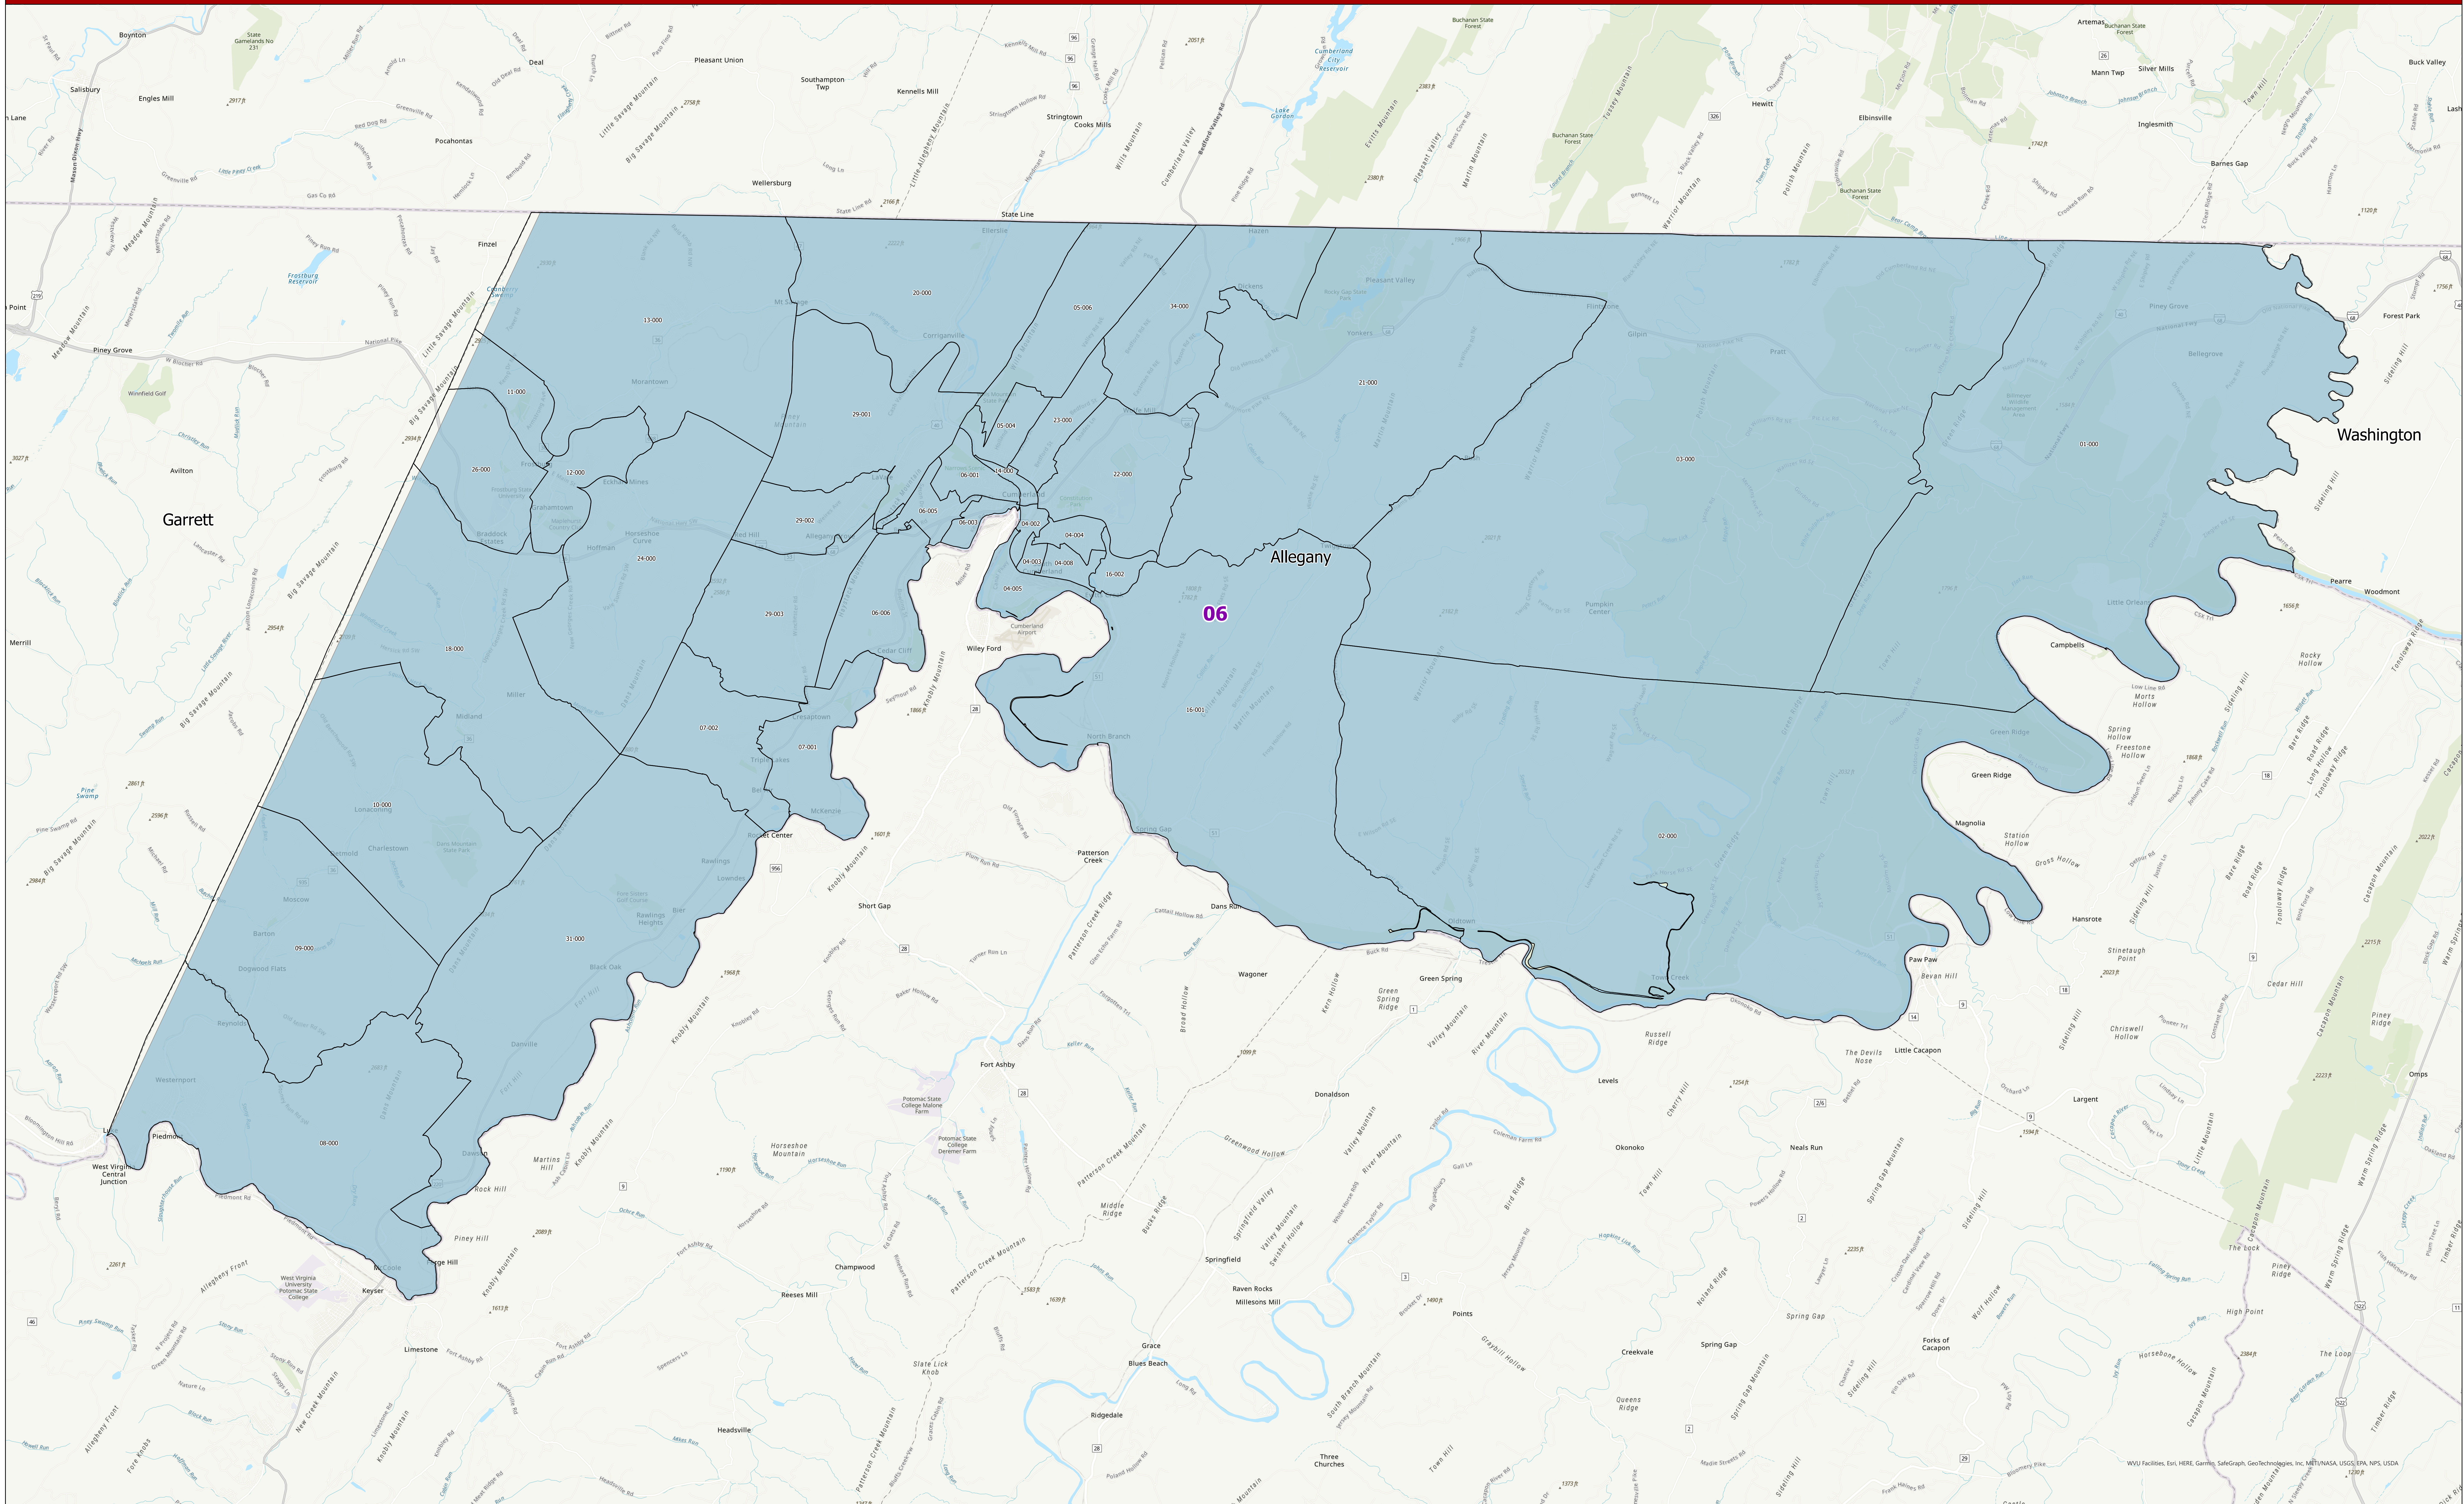

# Maryland 2022 Congressional Districts with Precincts Allegany County

**Data Sources:**

- 2022 precinct boundaries received from counties (including Baltimore City) or digitized by Planning in coordination with counties, with precinct numbers reformatted as needed for statewide consistency.
- Congressional districts sourced from 2020 Census TIGER/Line Files & Senate Bill 1012.

**Notes:**

- Portions of any congressional districts that extend beyond the county are not depicted. Congressional district and precinct boundaries exclude 2020 Census blocks containing water area only.
- Planning may complete minor future adjustments to ensure precincts are edge matched with Census block boundaries.