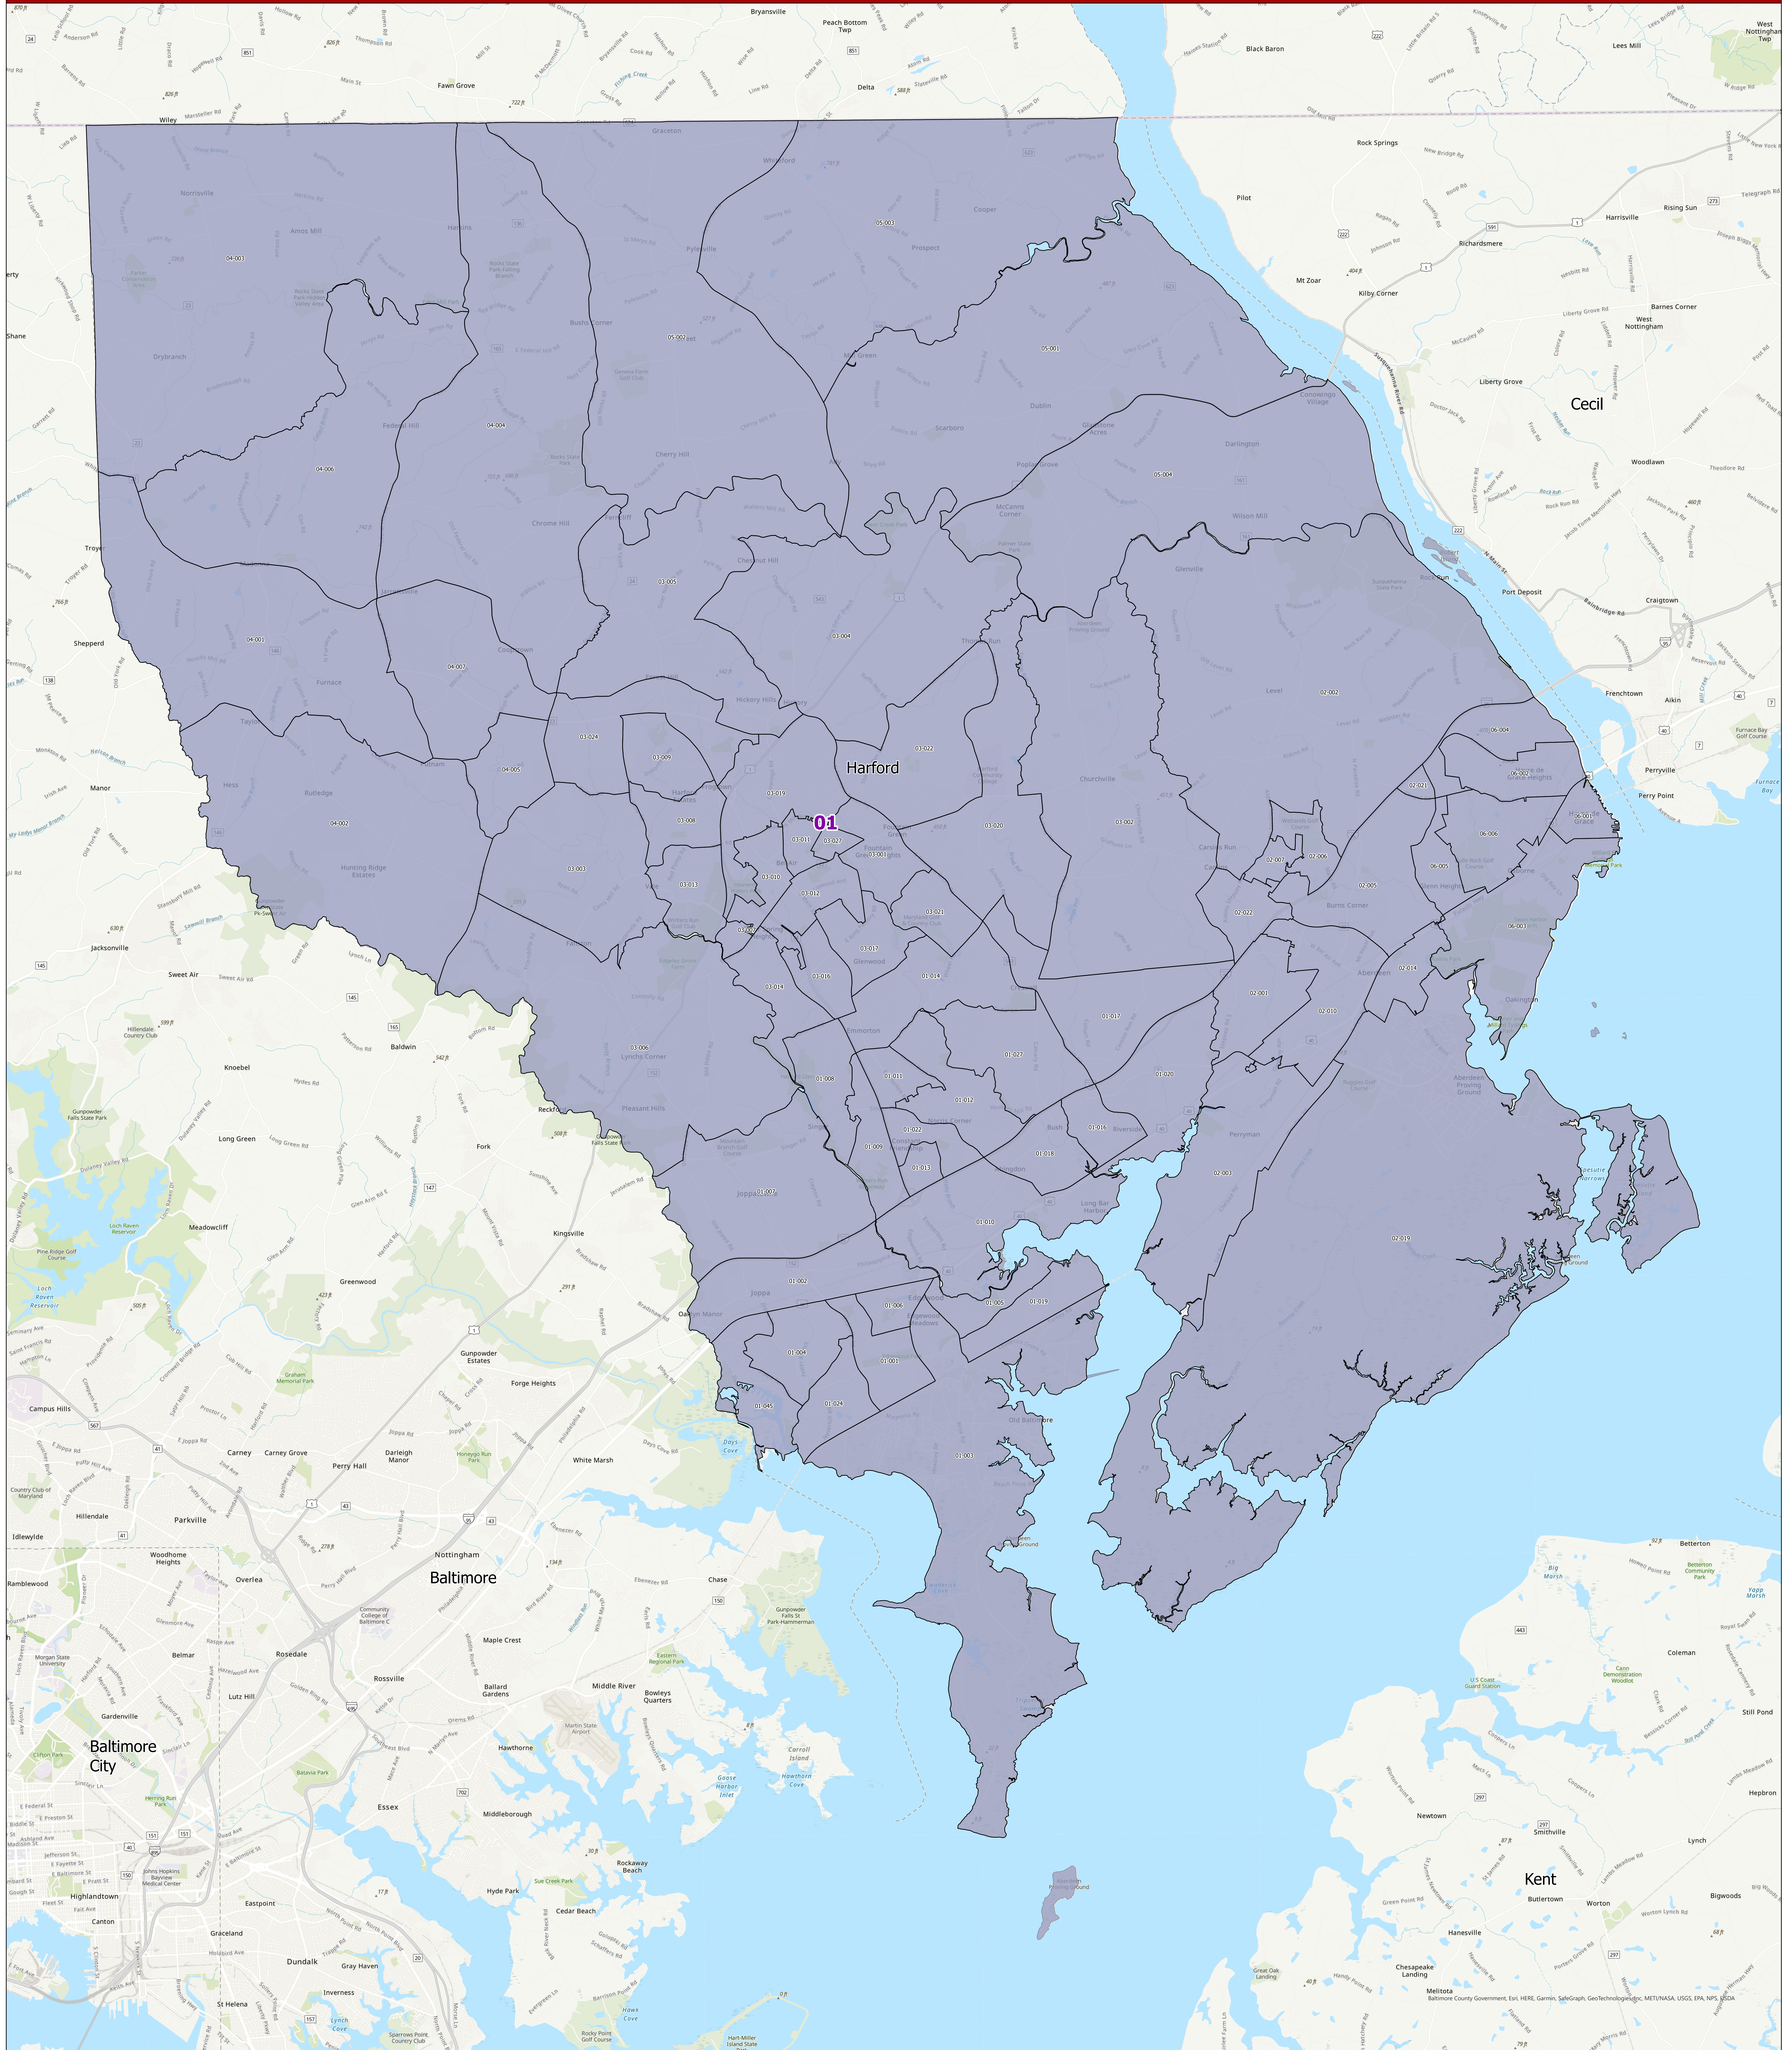

# Maryland 2022 Congressional Districts with Precincts Harford County

**Data Sources:**

- 2022 precinct boundaries received from counties (including Baltimore City) or digitized by Planning in coordination with counties, with precinct numbers reformatted as needed for statewide consistency.
- Congressional districts sourced from 2020 Census TIGER/Line Files & Senate Bill 1012.

**Notes:**

- Portions of any congressional districts that extend beyond the county are not depicted. Congressional district and precinct boundaries exclude 2020 Census blocks containing water area only.
- Planning may complete minor future adjustments to ensure precincts are edge matched with Census block boundaries.