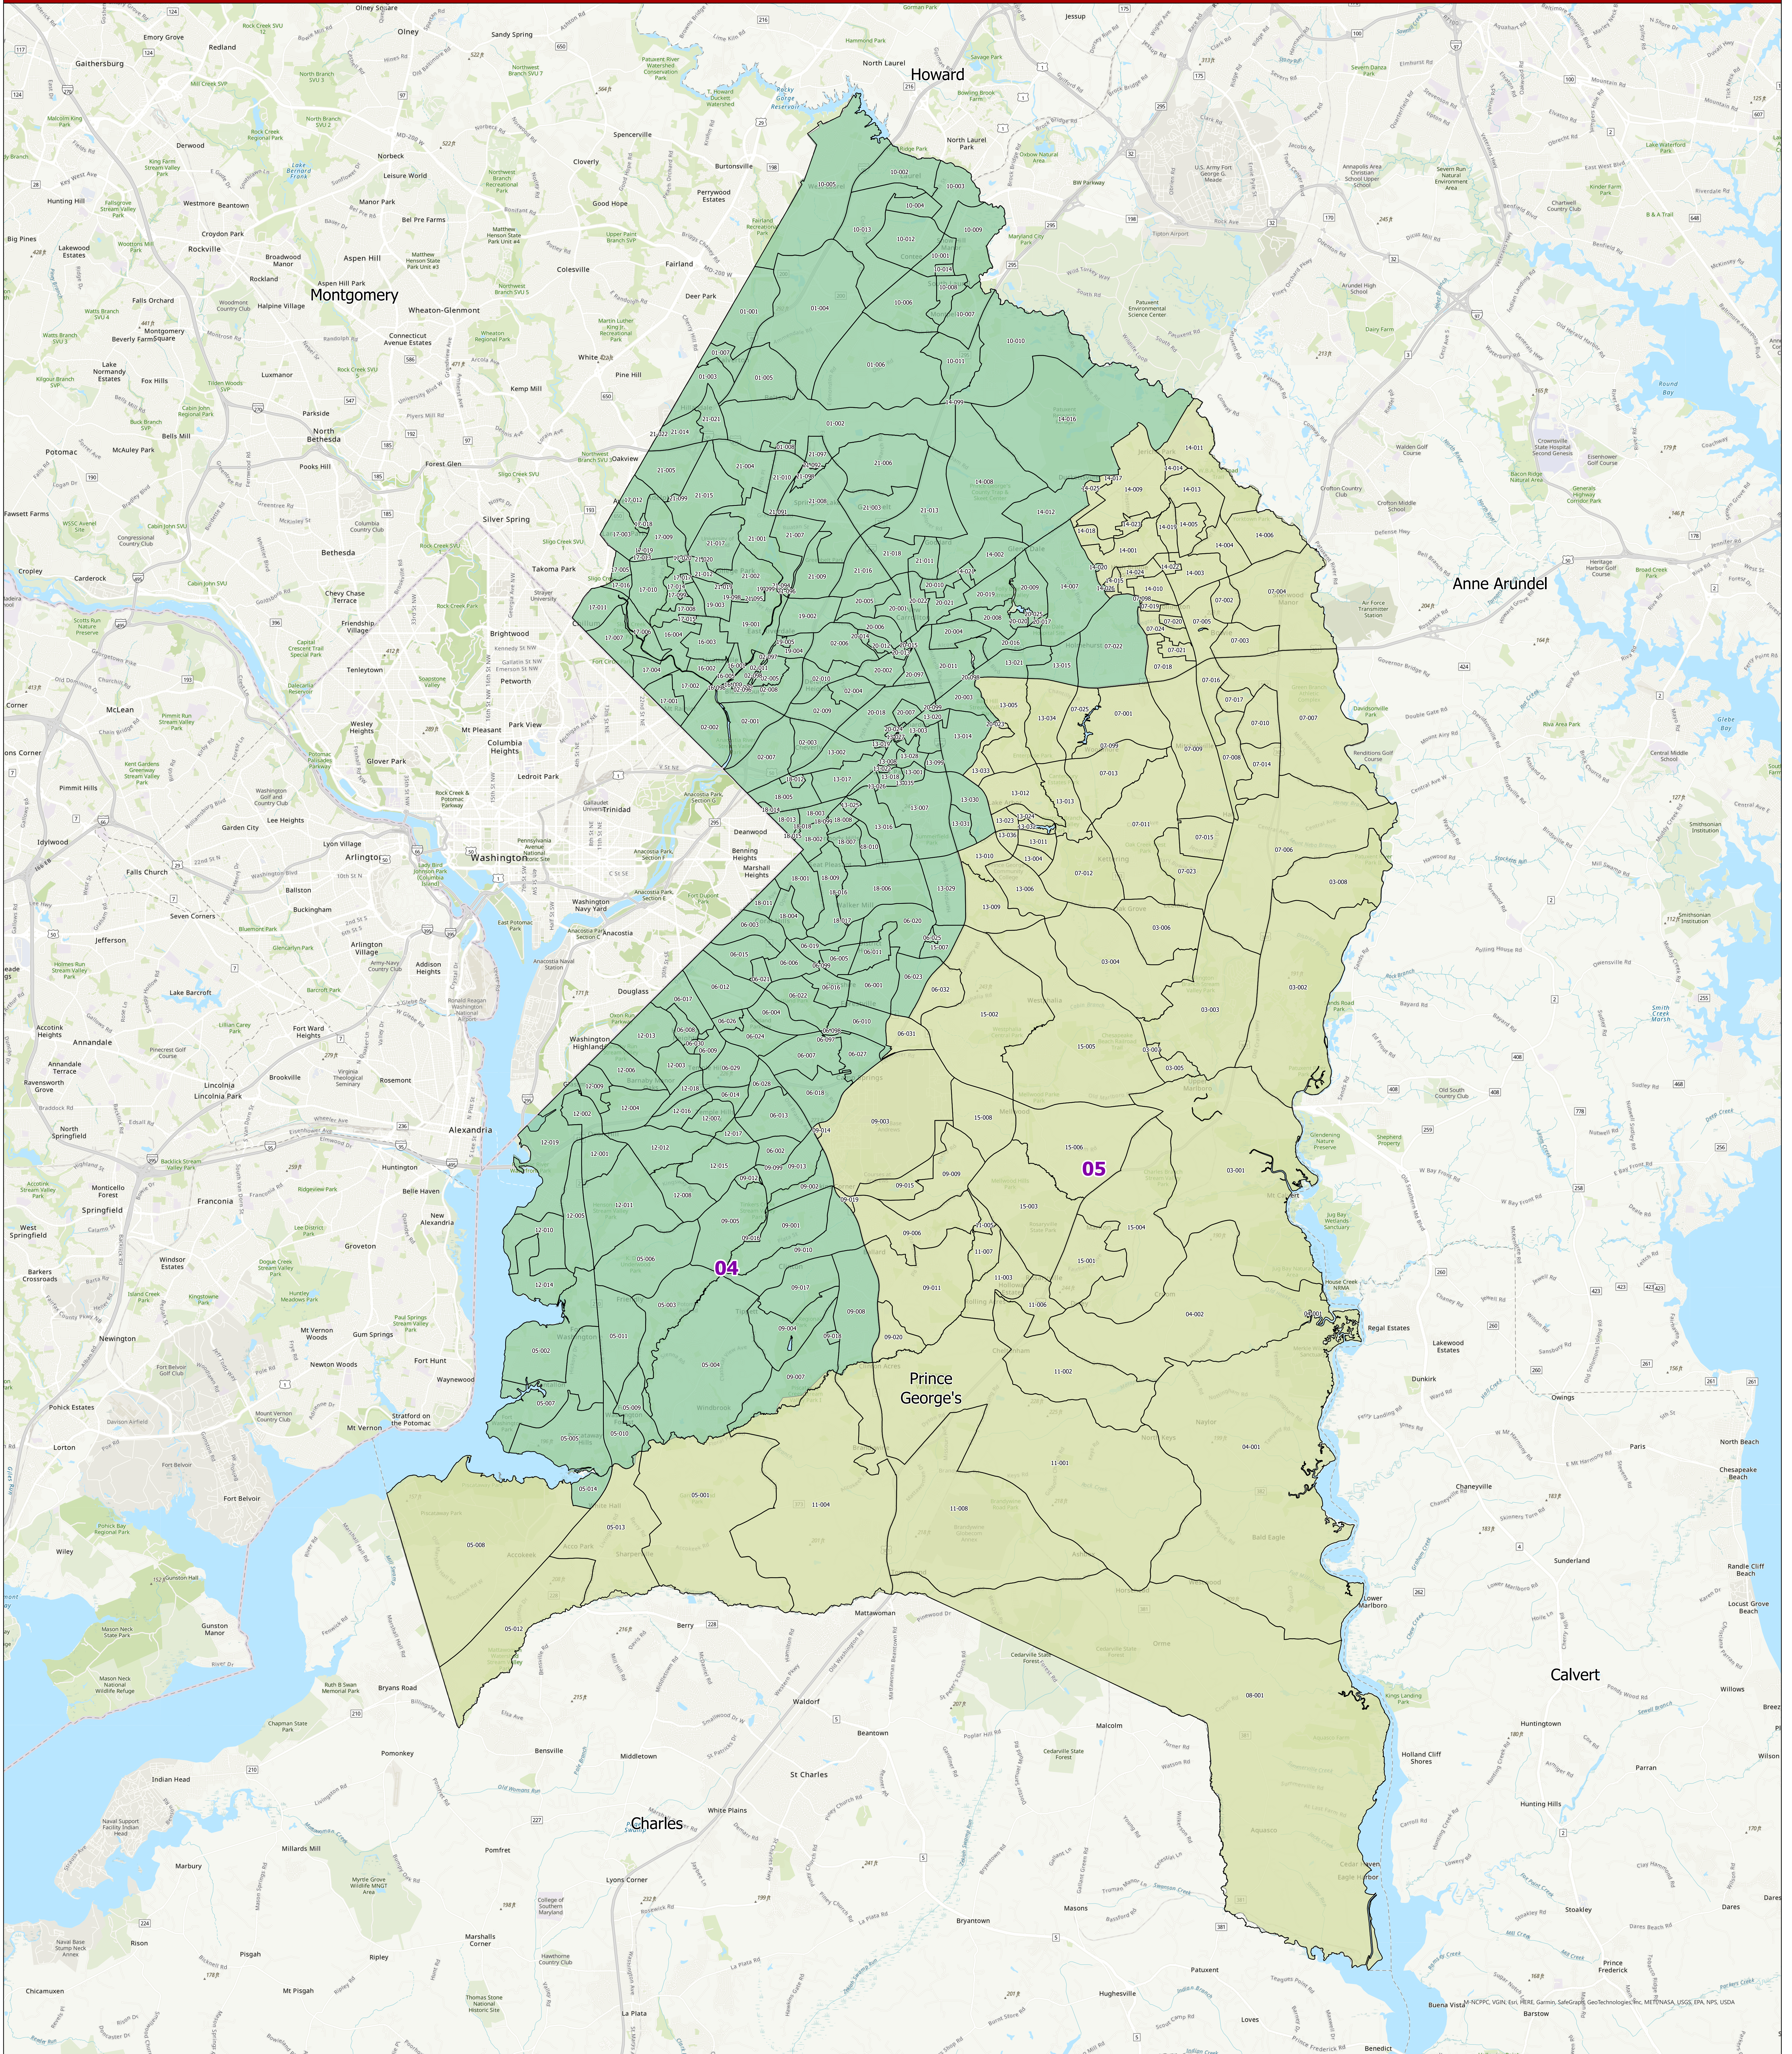

Maryland 2022 Congressional Districts with Precincts Prince George's County

Data Sources:

- 2022 precinct boundaries received from counties (including Baltimore City) or digitized by Planning in coordination with counties, with precinct numbers reformatted as needed for statewide consistency.
- Congressional districts sourced from 2020 Census TIGER/Line Files & Senate Bill 1012.

Notes:

- Portions of any congressional districts that extend beyond the county are not depicted. Congressional district and precinct boundaries exclude 2020 Census blocks containing water area only.
- Planning may complete minor future adjustments to ensure precincts are edge matched with Census block boundaries.