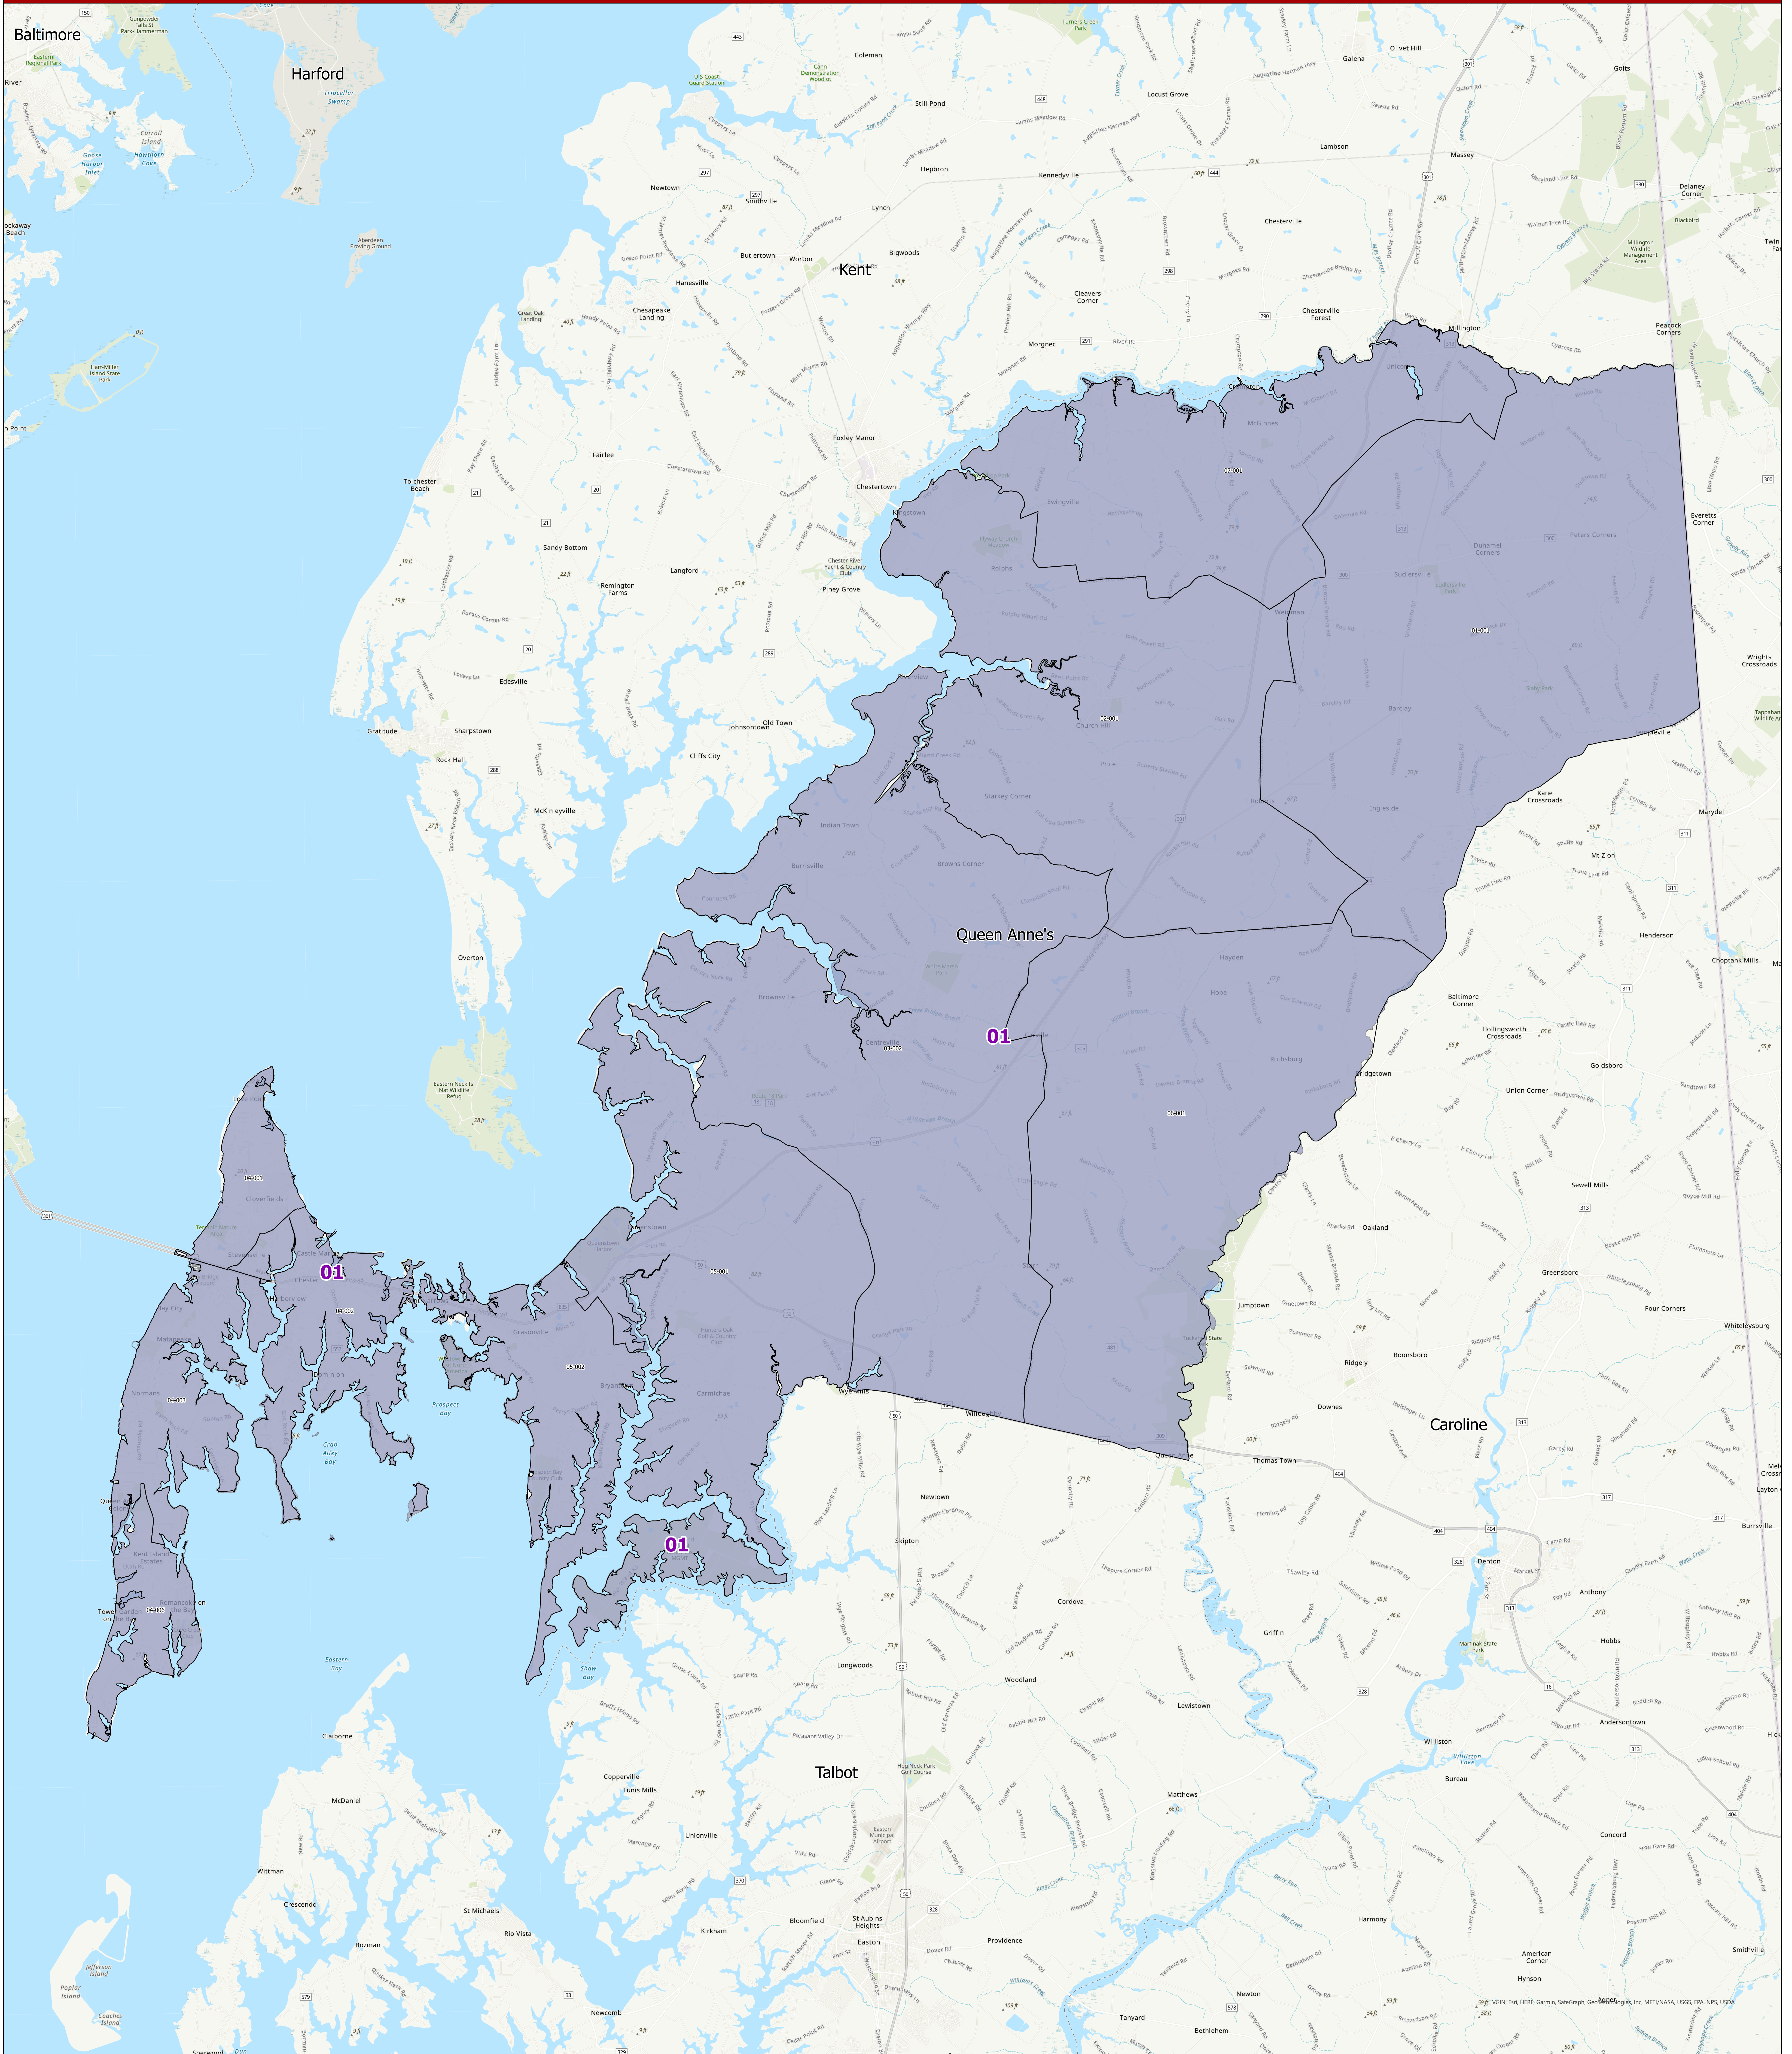

Maryland 2022 Congressional Districts with Precincts Queen Anne's County

Data Sources:

- 2022 precinct boundaries received from counties (including Baltimore City) or digitized by Planning in coordination with counties, with precinct numbers reformatted as needed for statewide consistency.
- Congressional districts sourced from 2020 Census TIGER/Line Files & Senate Bill 1012.

Notes:

- Portions of any congressional districts that extend beyond the county are not depicted. Congressional district and precinct boundaries exclude 2020 Census blocks containing water area only.
- Planning may complete minor future adjustments to ensure precincts are edge matched with Census block boundaries.