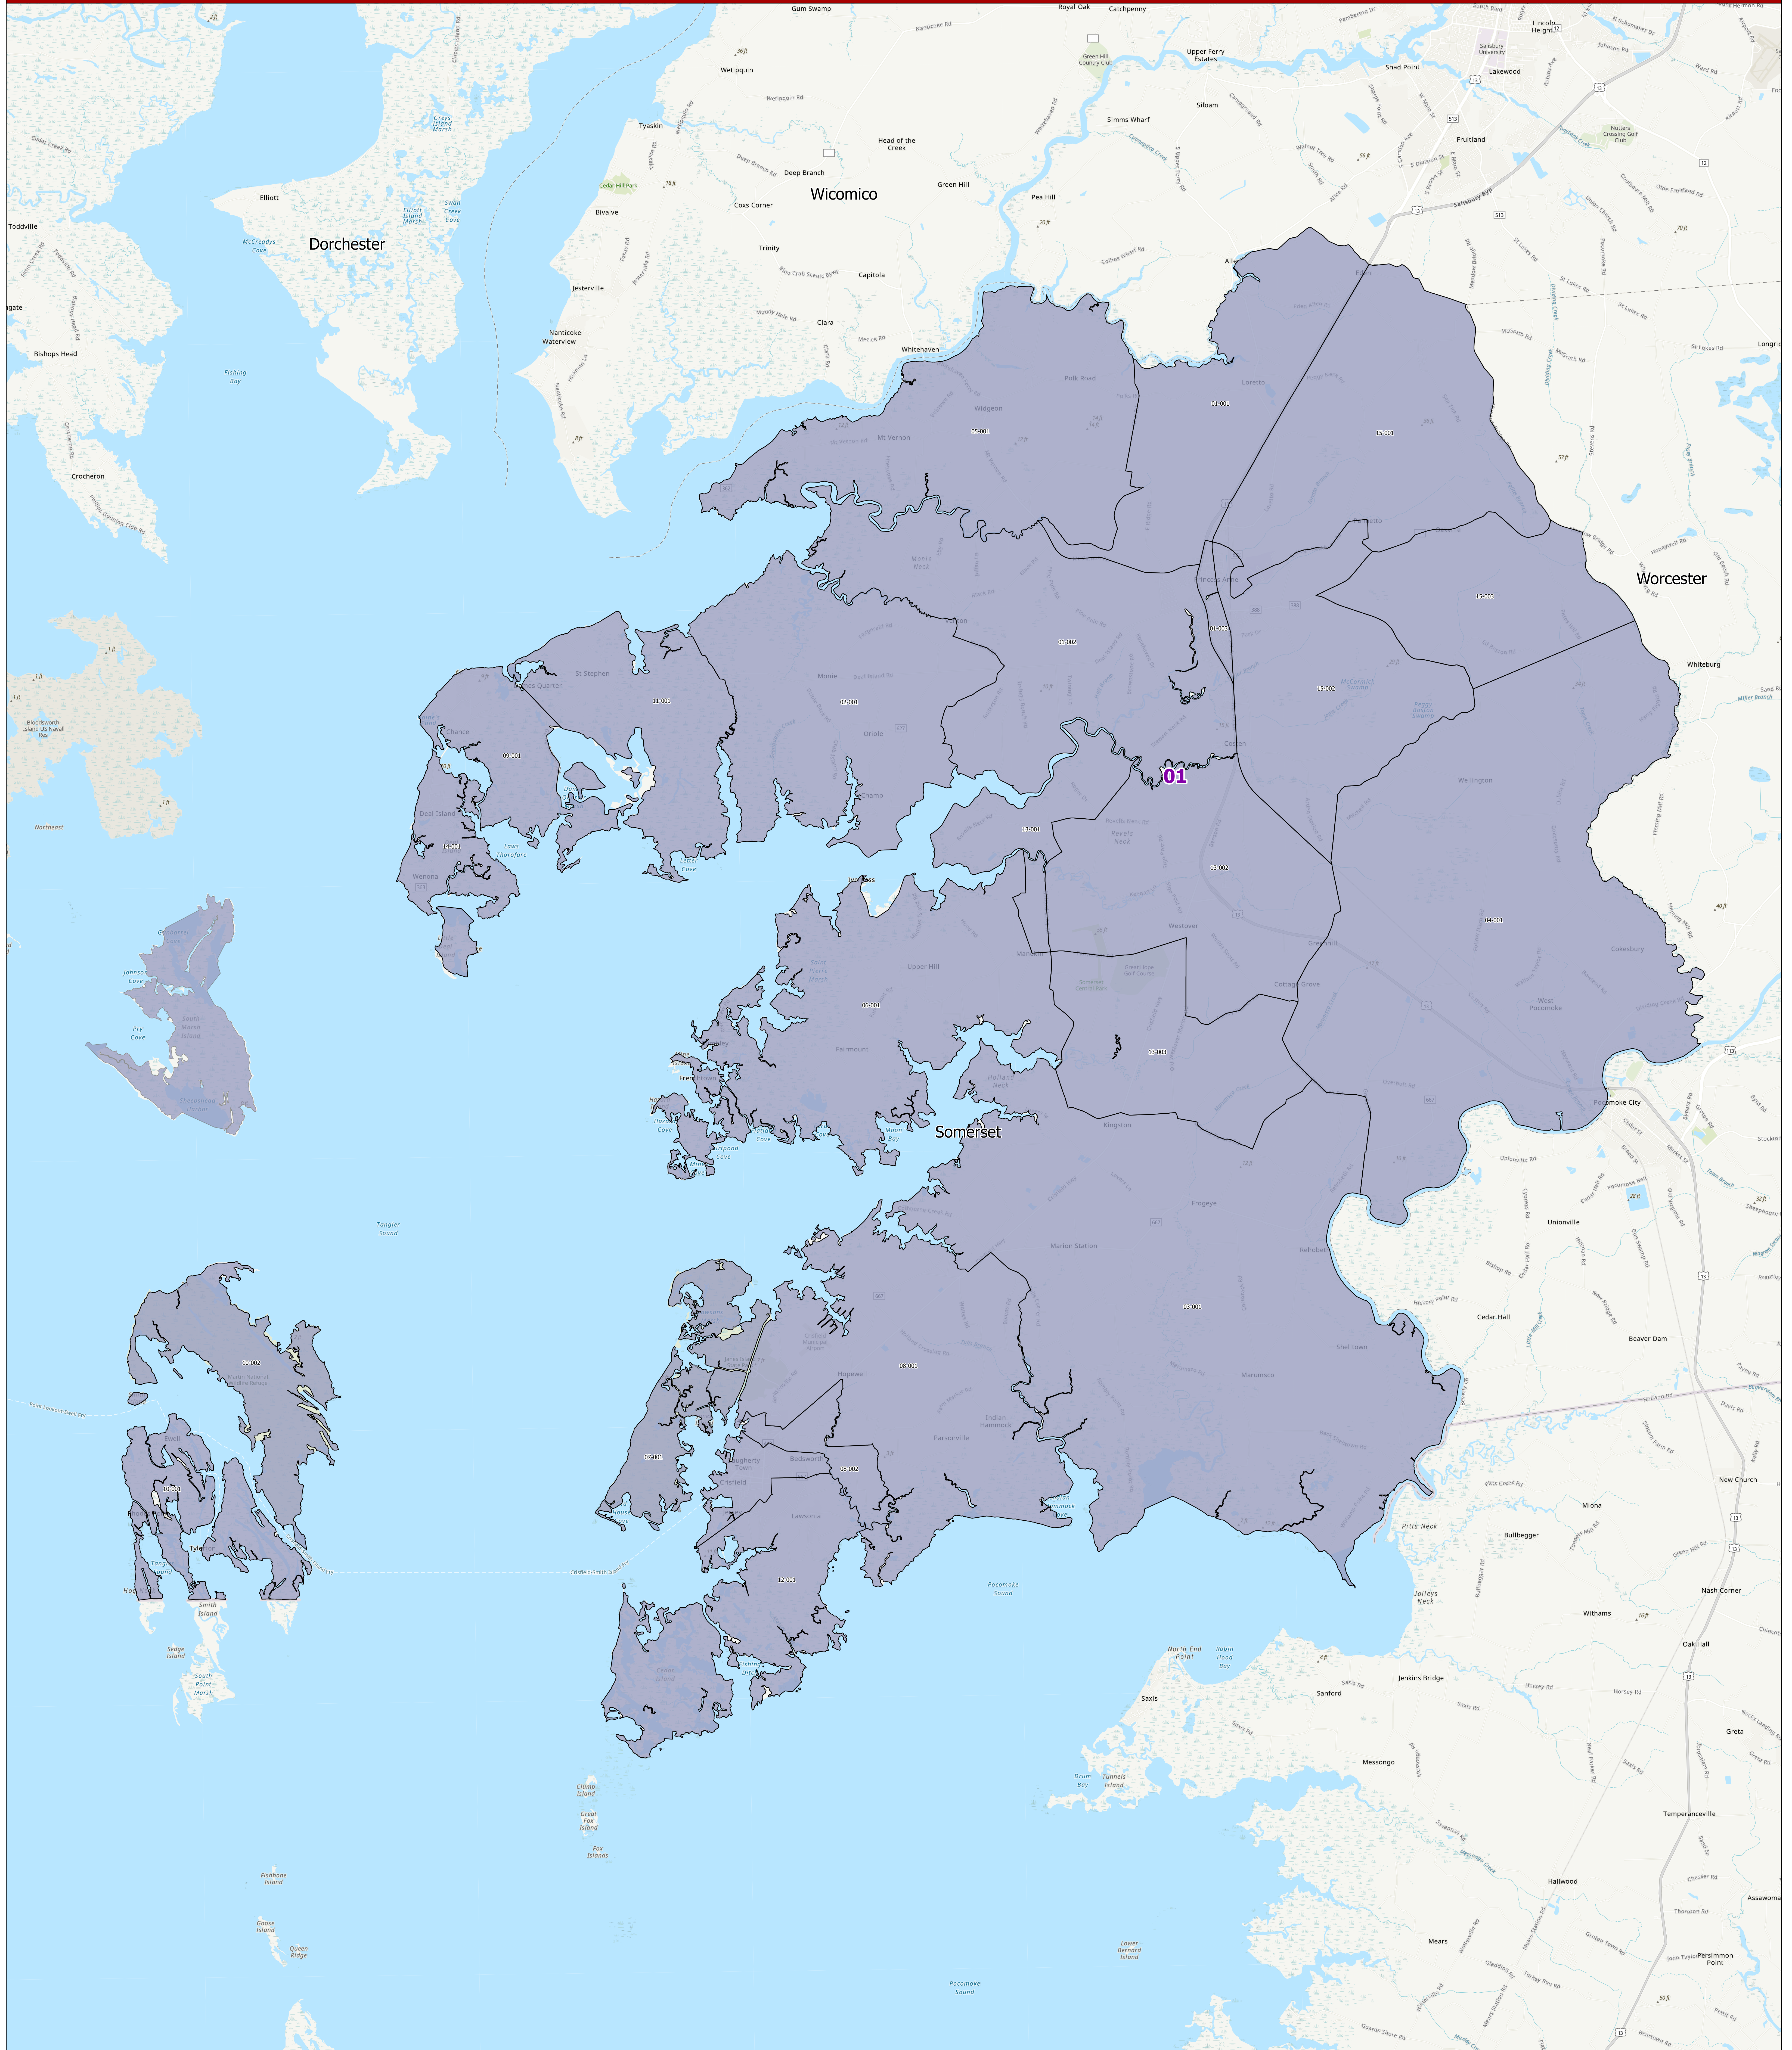

Maryland 2022 Congressional Districts with Precincts Somerset County

Data Sources:

- 2022 precinct boundaries received from counties (including Baltimore City) or digitized by Planning in coordination with counties, with precinct numbers reformatted as needed for statewide consistency.
- Congressional districts sourced from 2020 Census TIGER/Line Files & Senate Bill 1012.

Notes:

- Portions of any congressional districts that extend beyond the county are not depicted. Congressional district and precinct boundaries exclude 2020 Census blocks containing water area only.
- Planning may complete minor future adjustments to ensure precincts are edge matched with Census block boundaries.