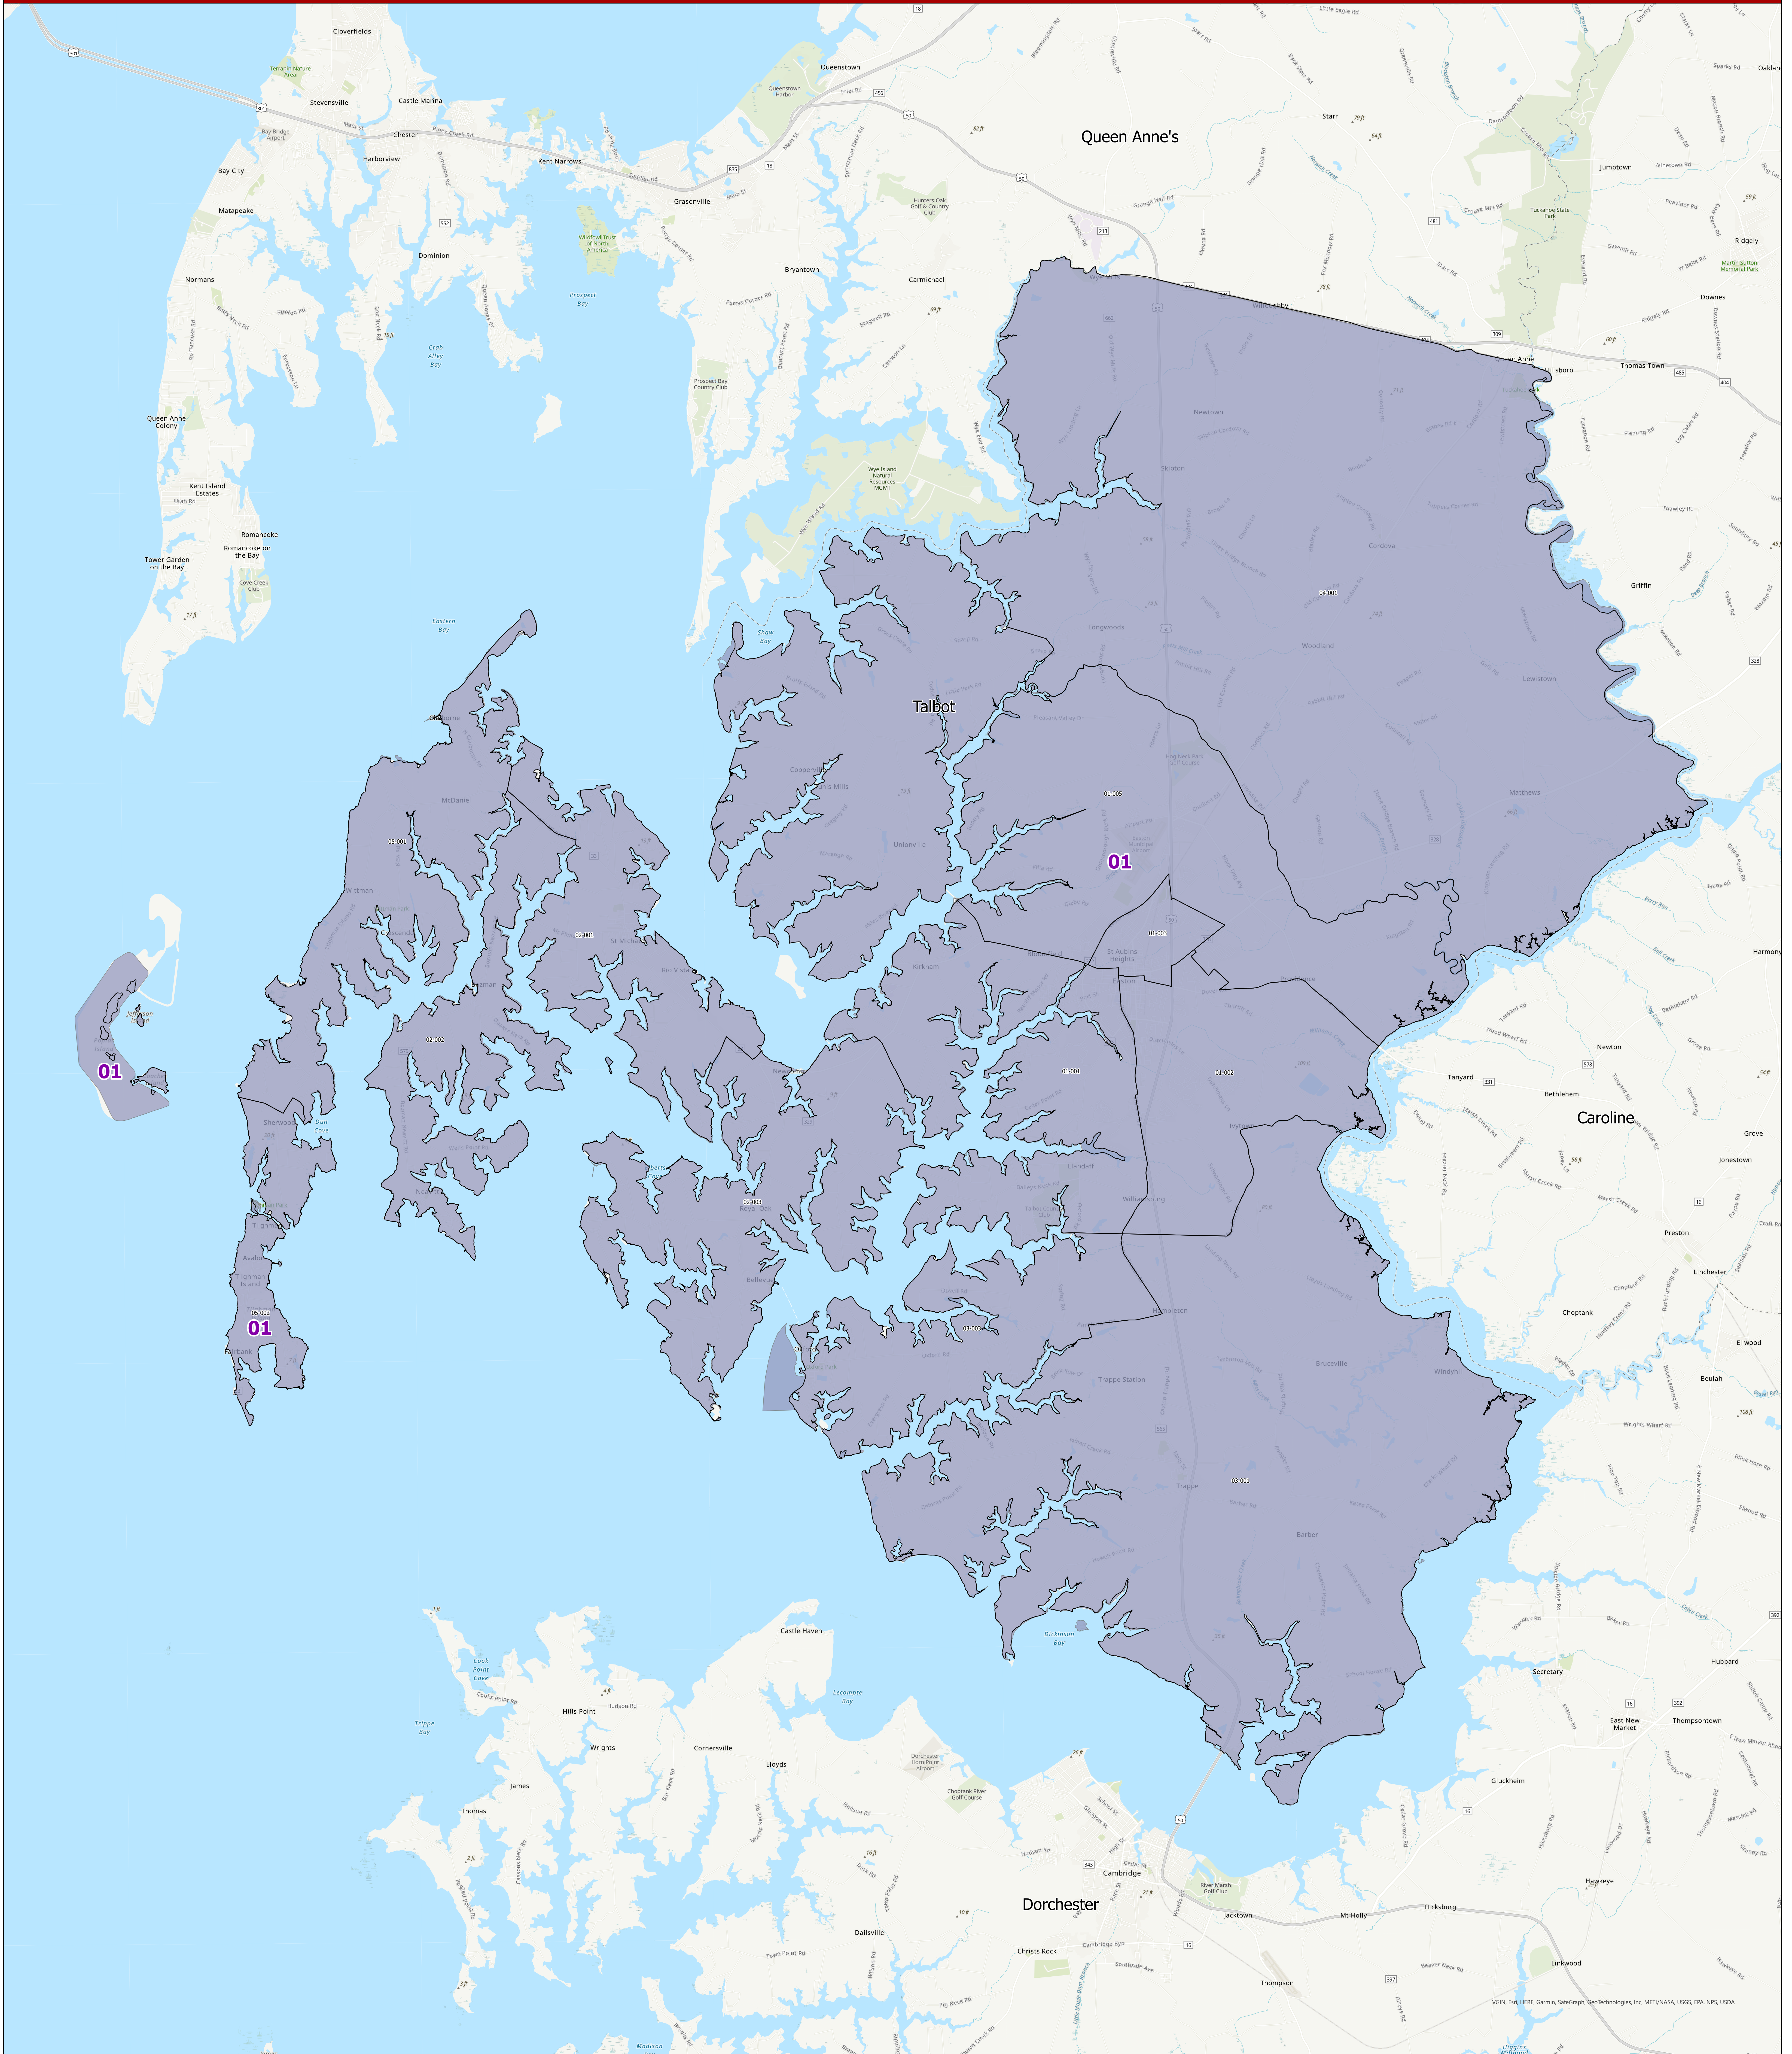

Maryland 2022 Congressional Districts with Precincts Talbot County

Data Sources:

- 2022 precinct boundaries received from counties (including Baltimore City) or digitized by Planning in coordination with counties, with precinct numbers reformatted as needed for statewide consistency.
- Congressional districts sourced from 2020 Census TIGER/Line Files & Senate Bill 1012.

Notes:

- Portions of any congressional districts that extend beyond the county are not depicted. Congressional district and precinct boundaries exclude 2020 Census blocks containing water area only.
- Planning may complete minor future adjustments to ensure precincts are edge matched with Census block boundaries.