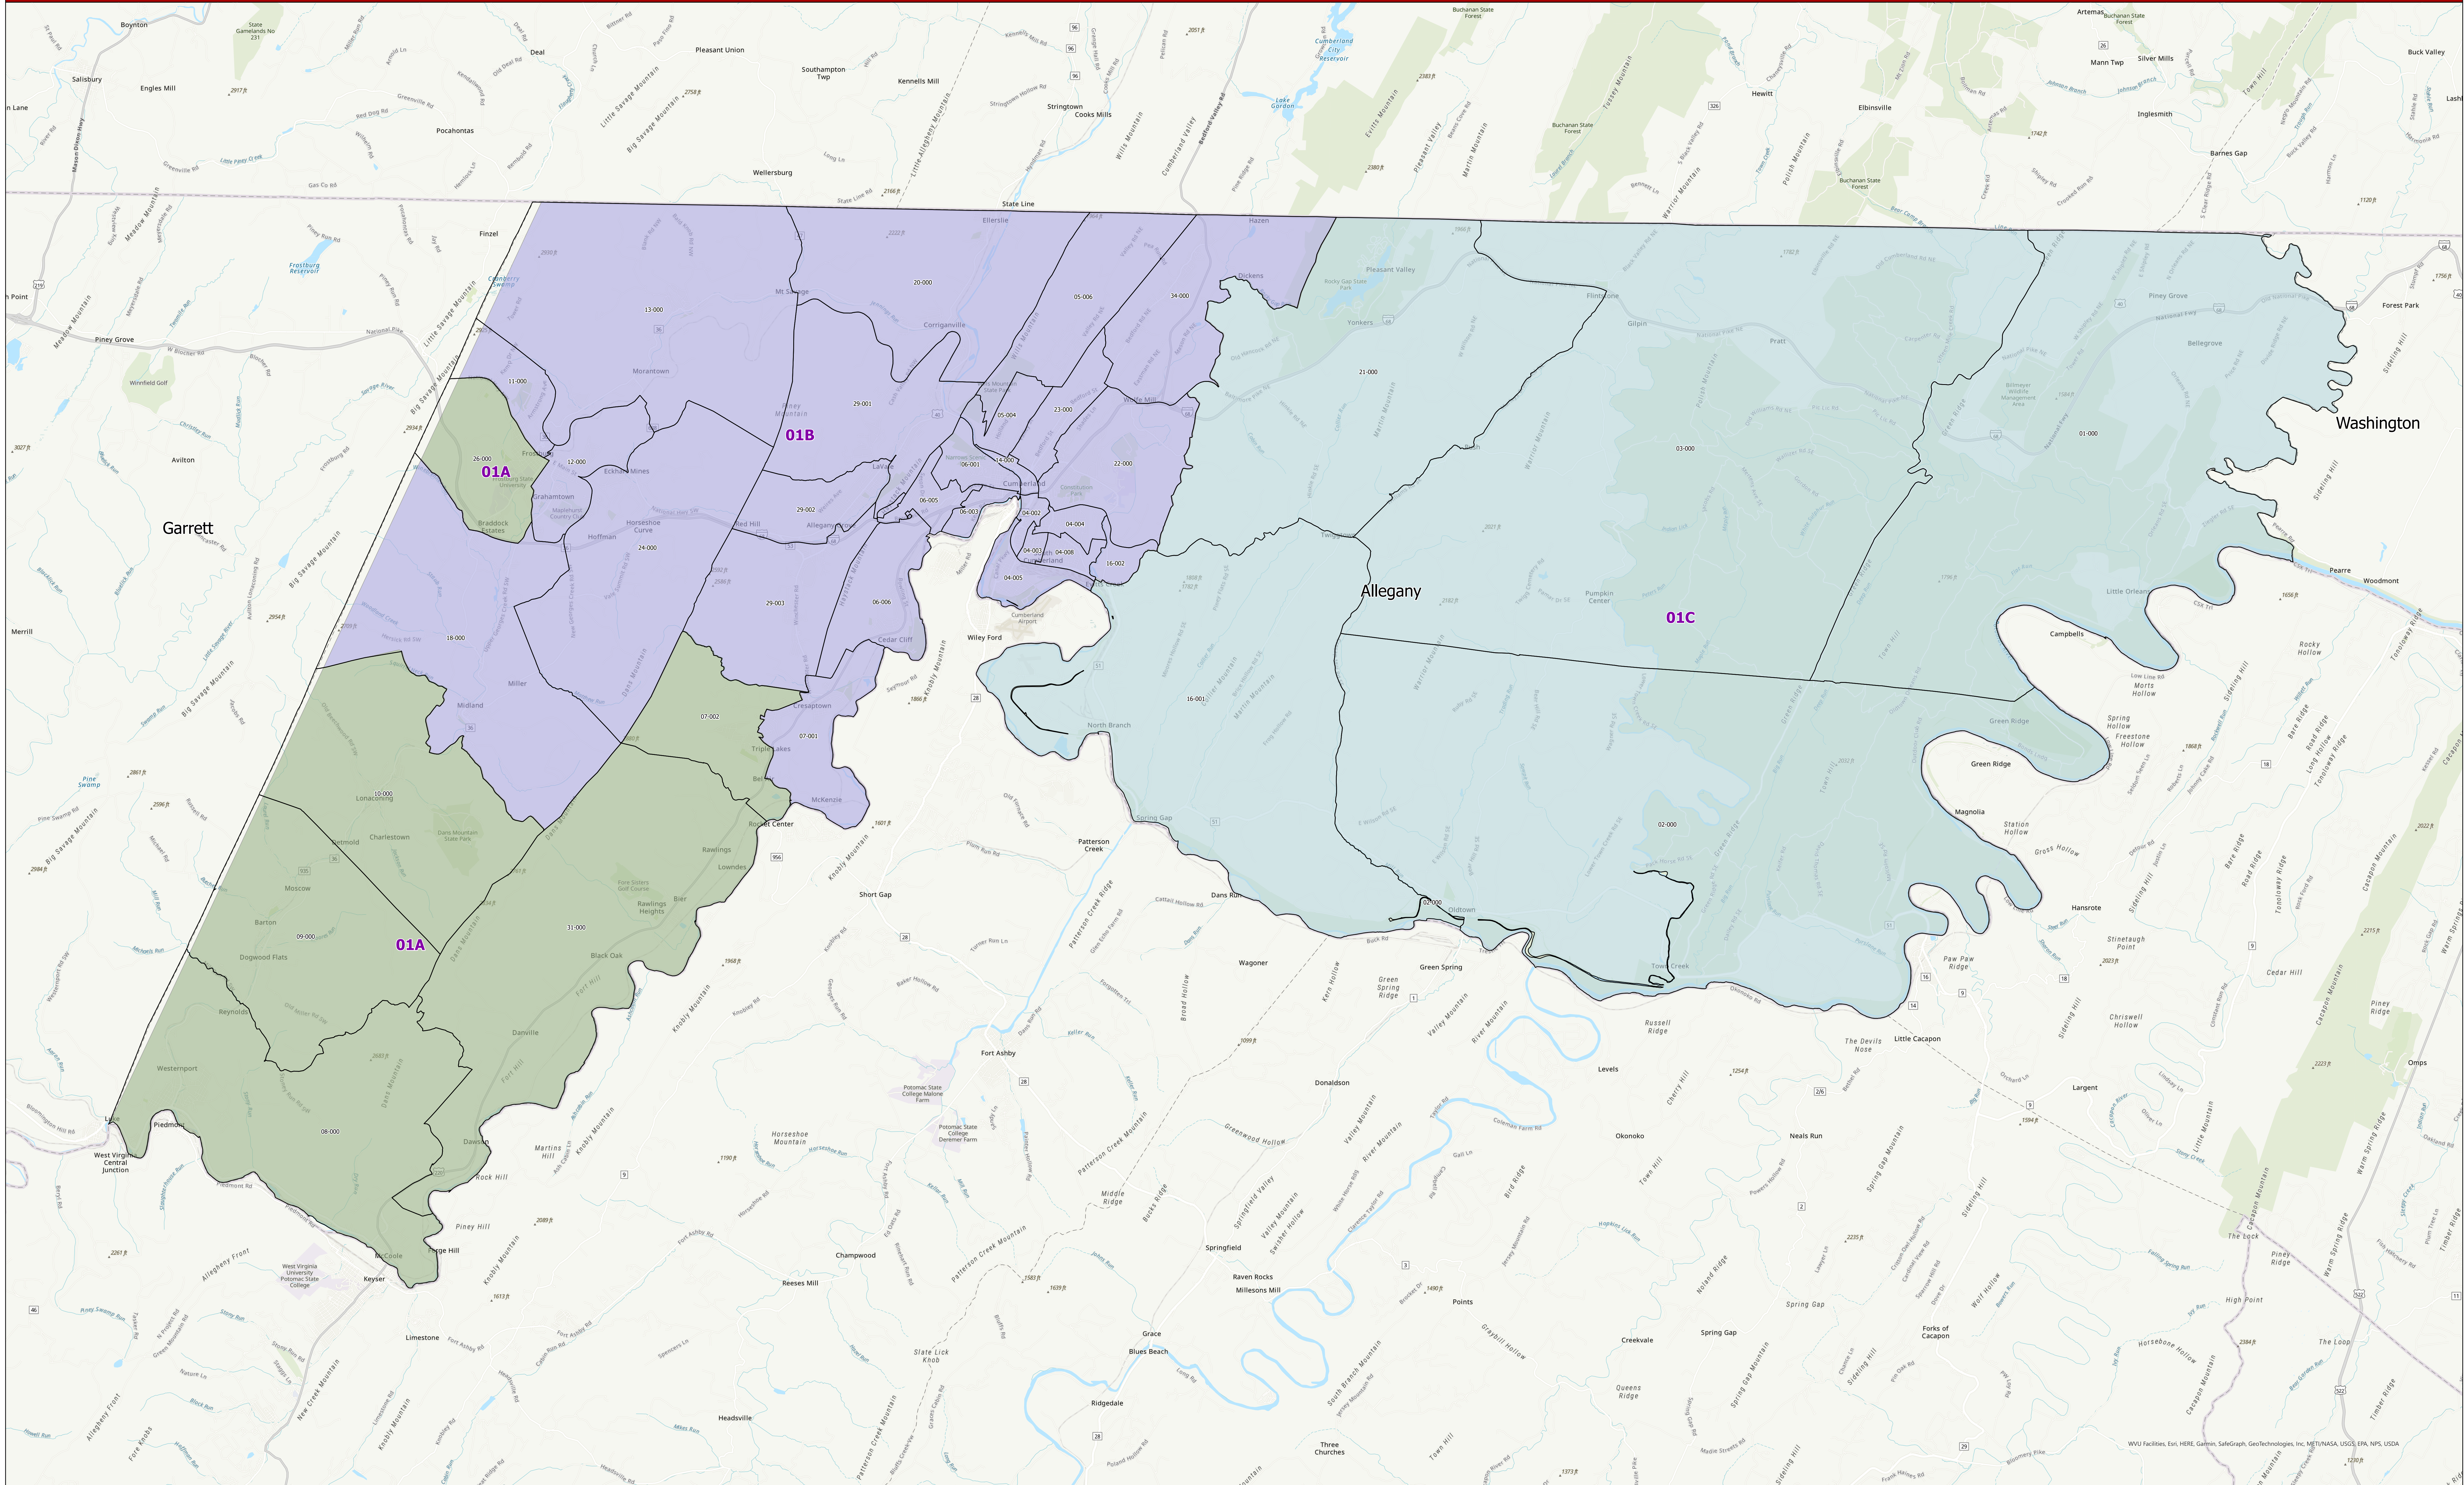

Maryland 2022 Legislative Districts with Precincts Allegany County

Data Sources:

- 2022 precinct boundaries received from counties (including Baltimore City) or digitized by Planning in coordination with counties, with precinct numbers reformatted as needed for statewide consistency.
- Legislative districts sourced from 2020 Census TIGER/Line Files & Senate Joint Resolution 2 General Assembly 2022 Session.

Notes:

- Portions of any legislative districts that extend beyond the county are not depicted. Legislative district and precinct boundaries exclude 2020 Census blocks containing water area only.
- Planning may complete minor future adjustments to ensure precincts are edge matched with Census block boundaries.

Legend

Precinct

DISTRICT 01A
 DISTRICT 01B
 DISTRICT 01C