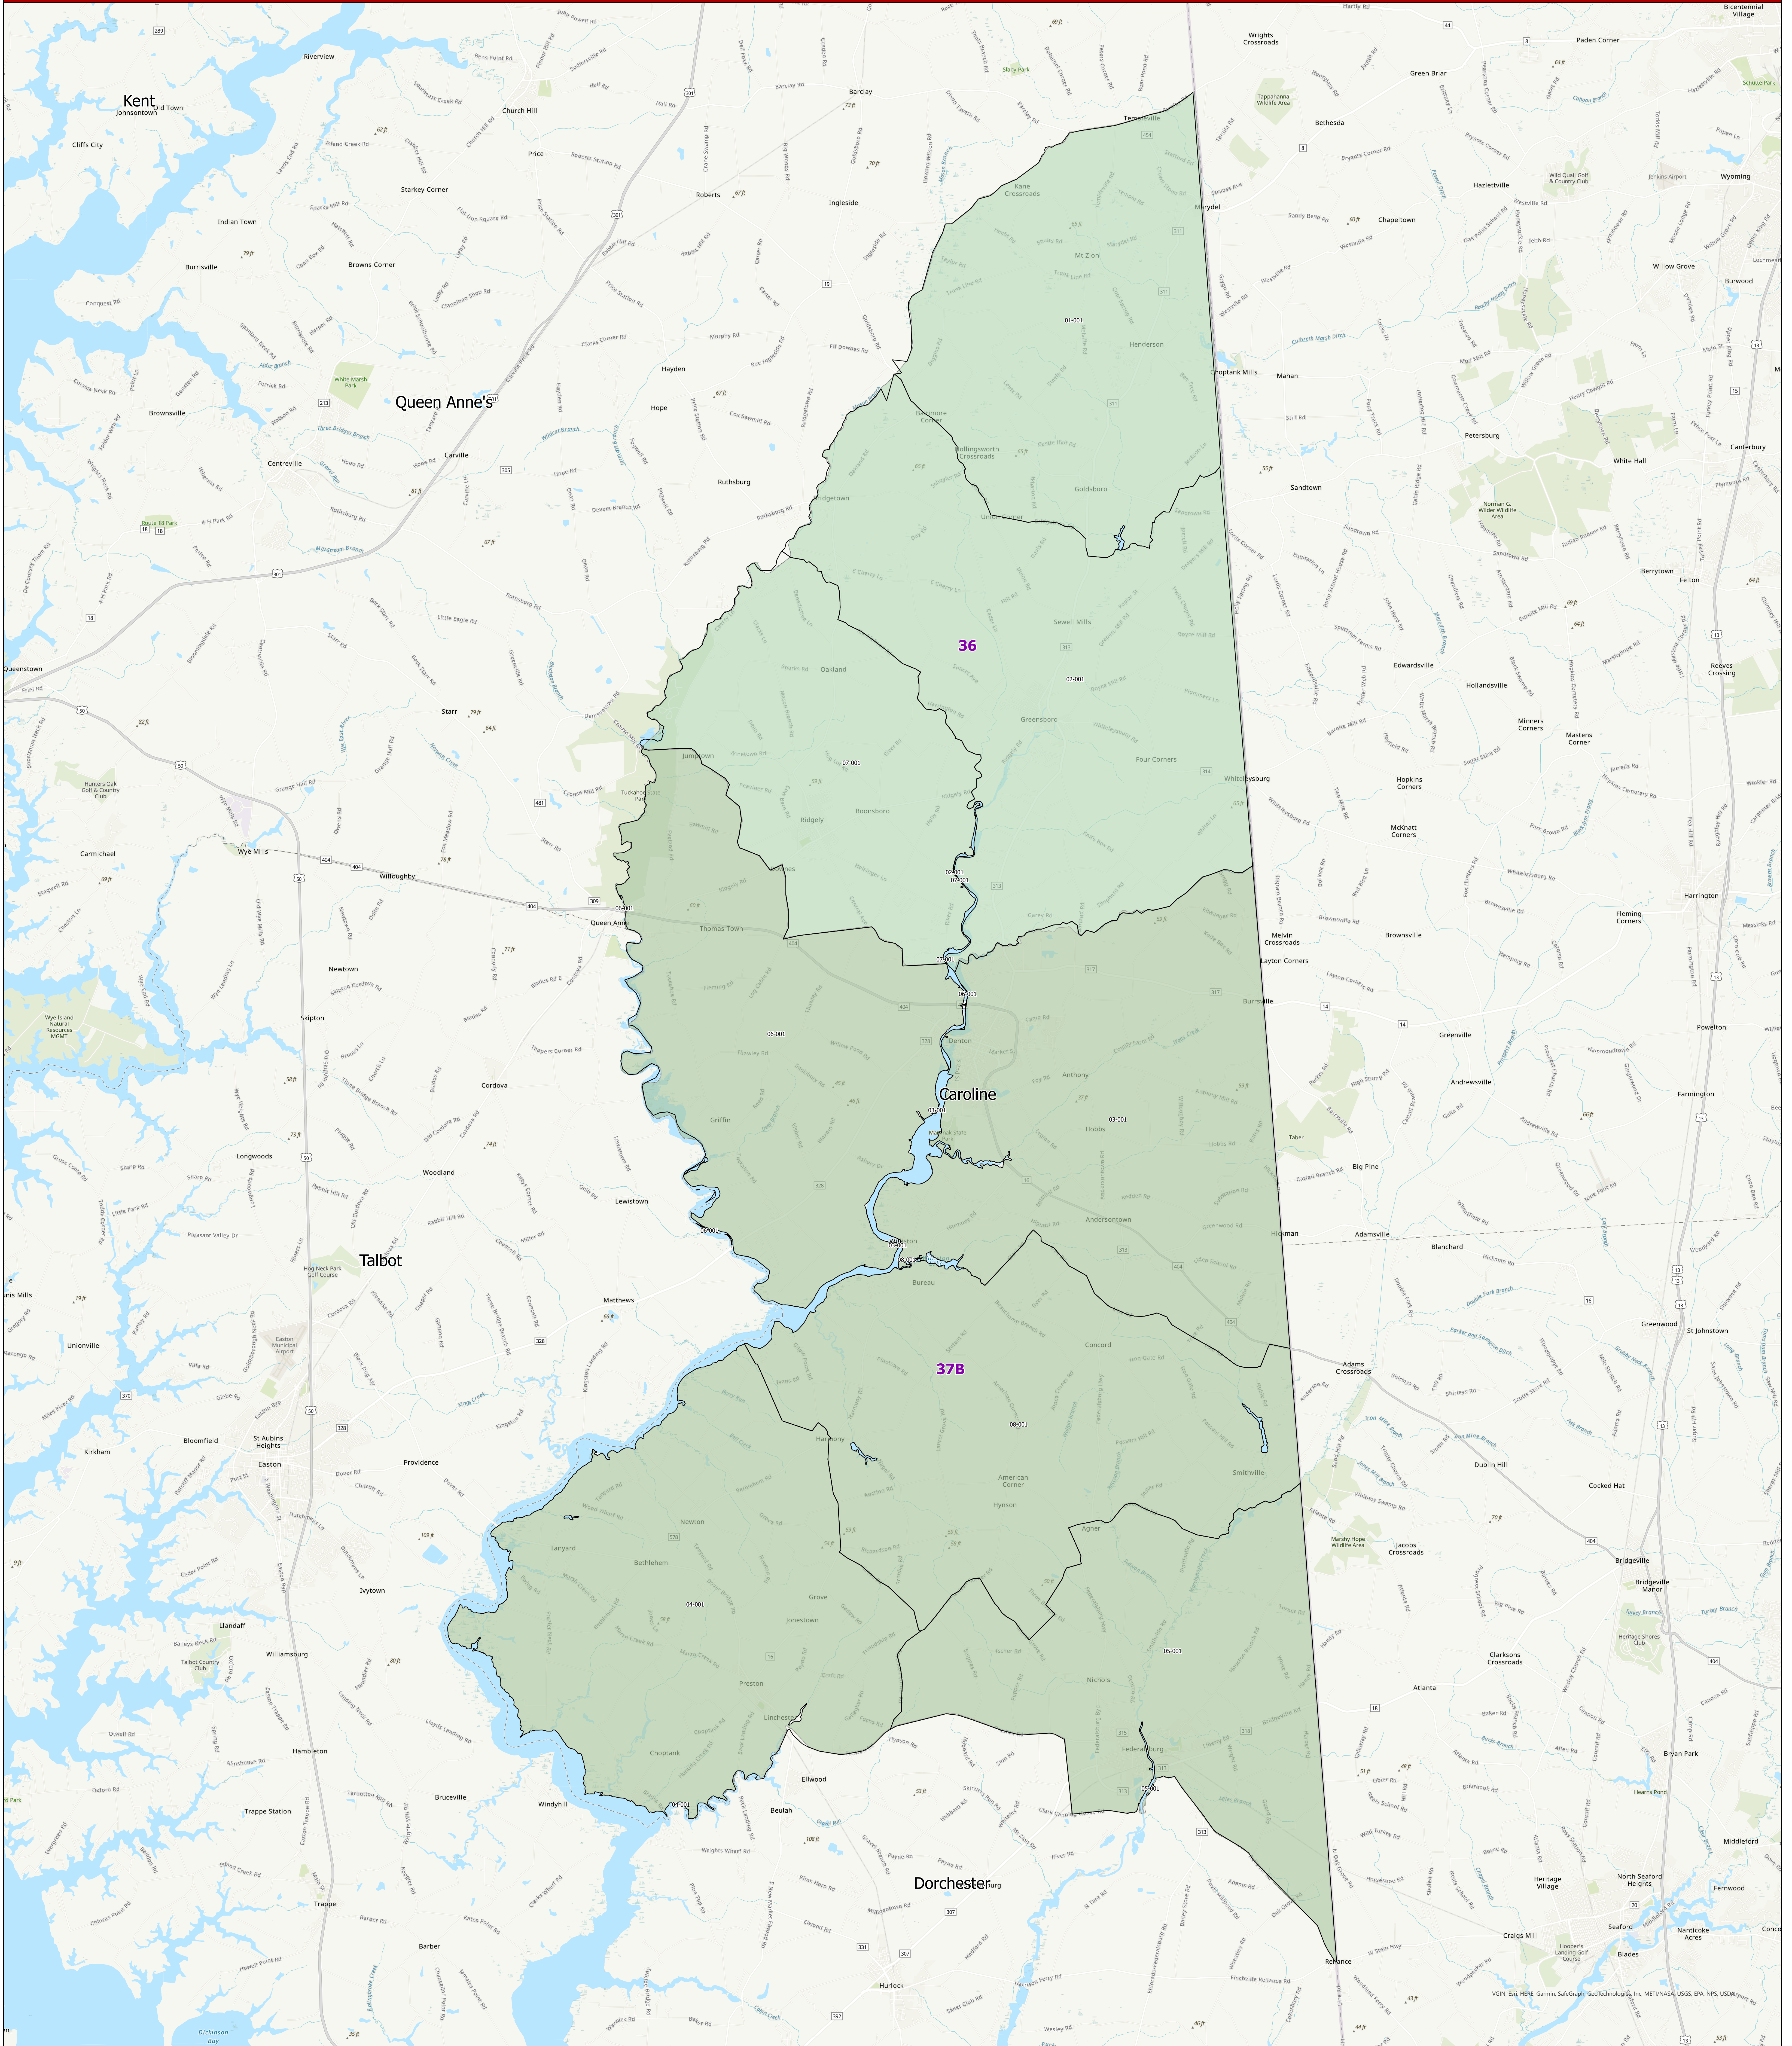

Maryland 2022 Legislative Districts with Precincts Caroline County

Data Sources:

- 2022 precinct boundaries received from counties (including Baltimore City) or digitized by Planning in coordination with counties, with precinct numbers reformatted as needed for statewide consistency.
- Legislative districts sourced from 2020 Census TIGER/Line Files & Senate Joint Resolution 2 General Assembly 2022 Session.

Notes:

- Portions of any legislative districts that extend beyond the county are not depicted. Legislative district and precinct boundaries exclude 2020 Census blocks containing water area only.
- Planning may complete minor future adjustments to ensure precincts are edge matched with Census block boundaries.