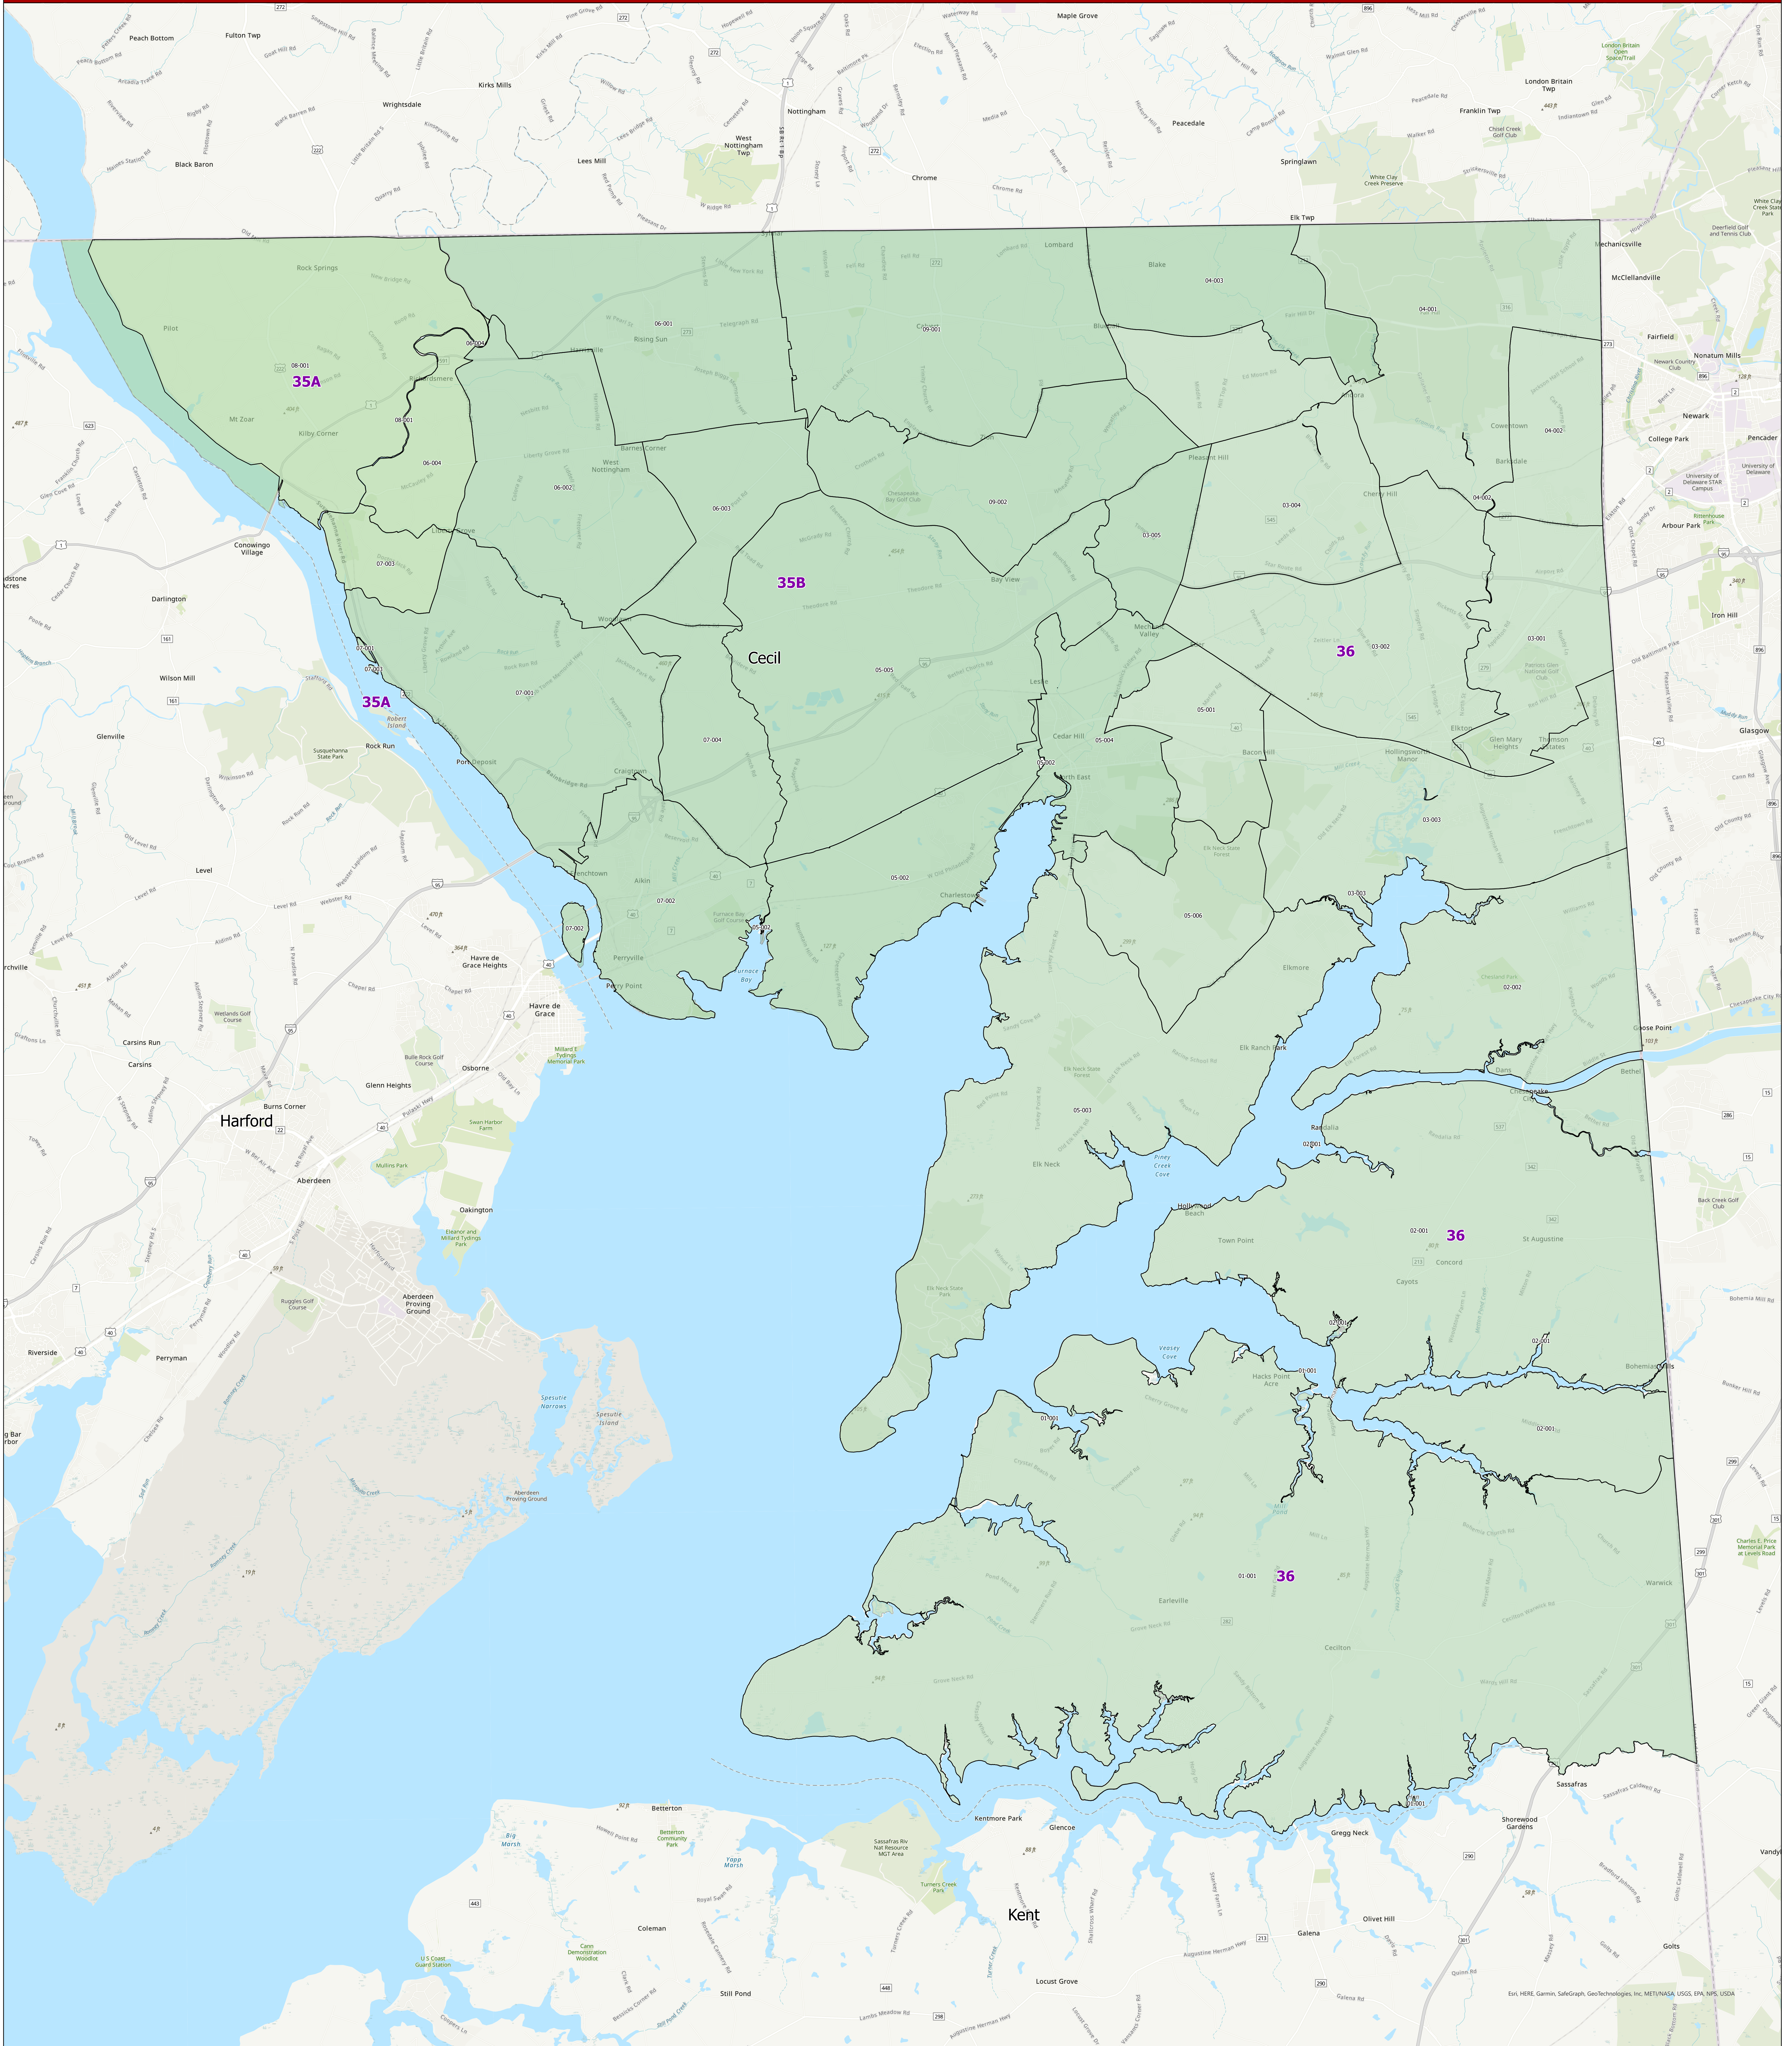

Maryland 2022 Legislative Districts with Precincts Cecil County

Data Sources:

- 2022 precinct boundaries received from counties (including Baltimore City) or digitized by Planning in coordination with counties, with precinct numbers reformatted as needed for statewide consistency.
- Legislative districts sourced from 2020 Census TIGER/Line Files & Senate Joint Resolution 2 General Assembly 2022 Session.

Notes:

- Portions of any legislative districts that extend beyond the county are not depicted. Legislative district and precinct boundaries exclude 2020 Census blocks containing water area only.
- Planning may complete minor future adjustments to ensure precincts are edge matched with Census block boundaries.