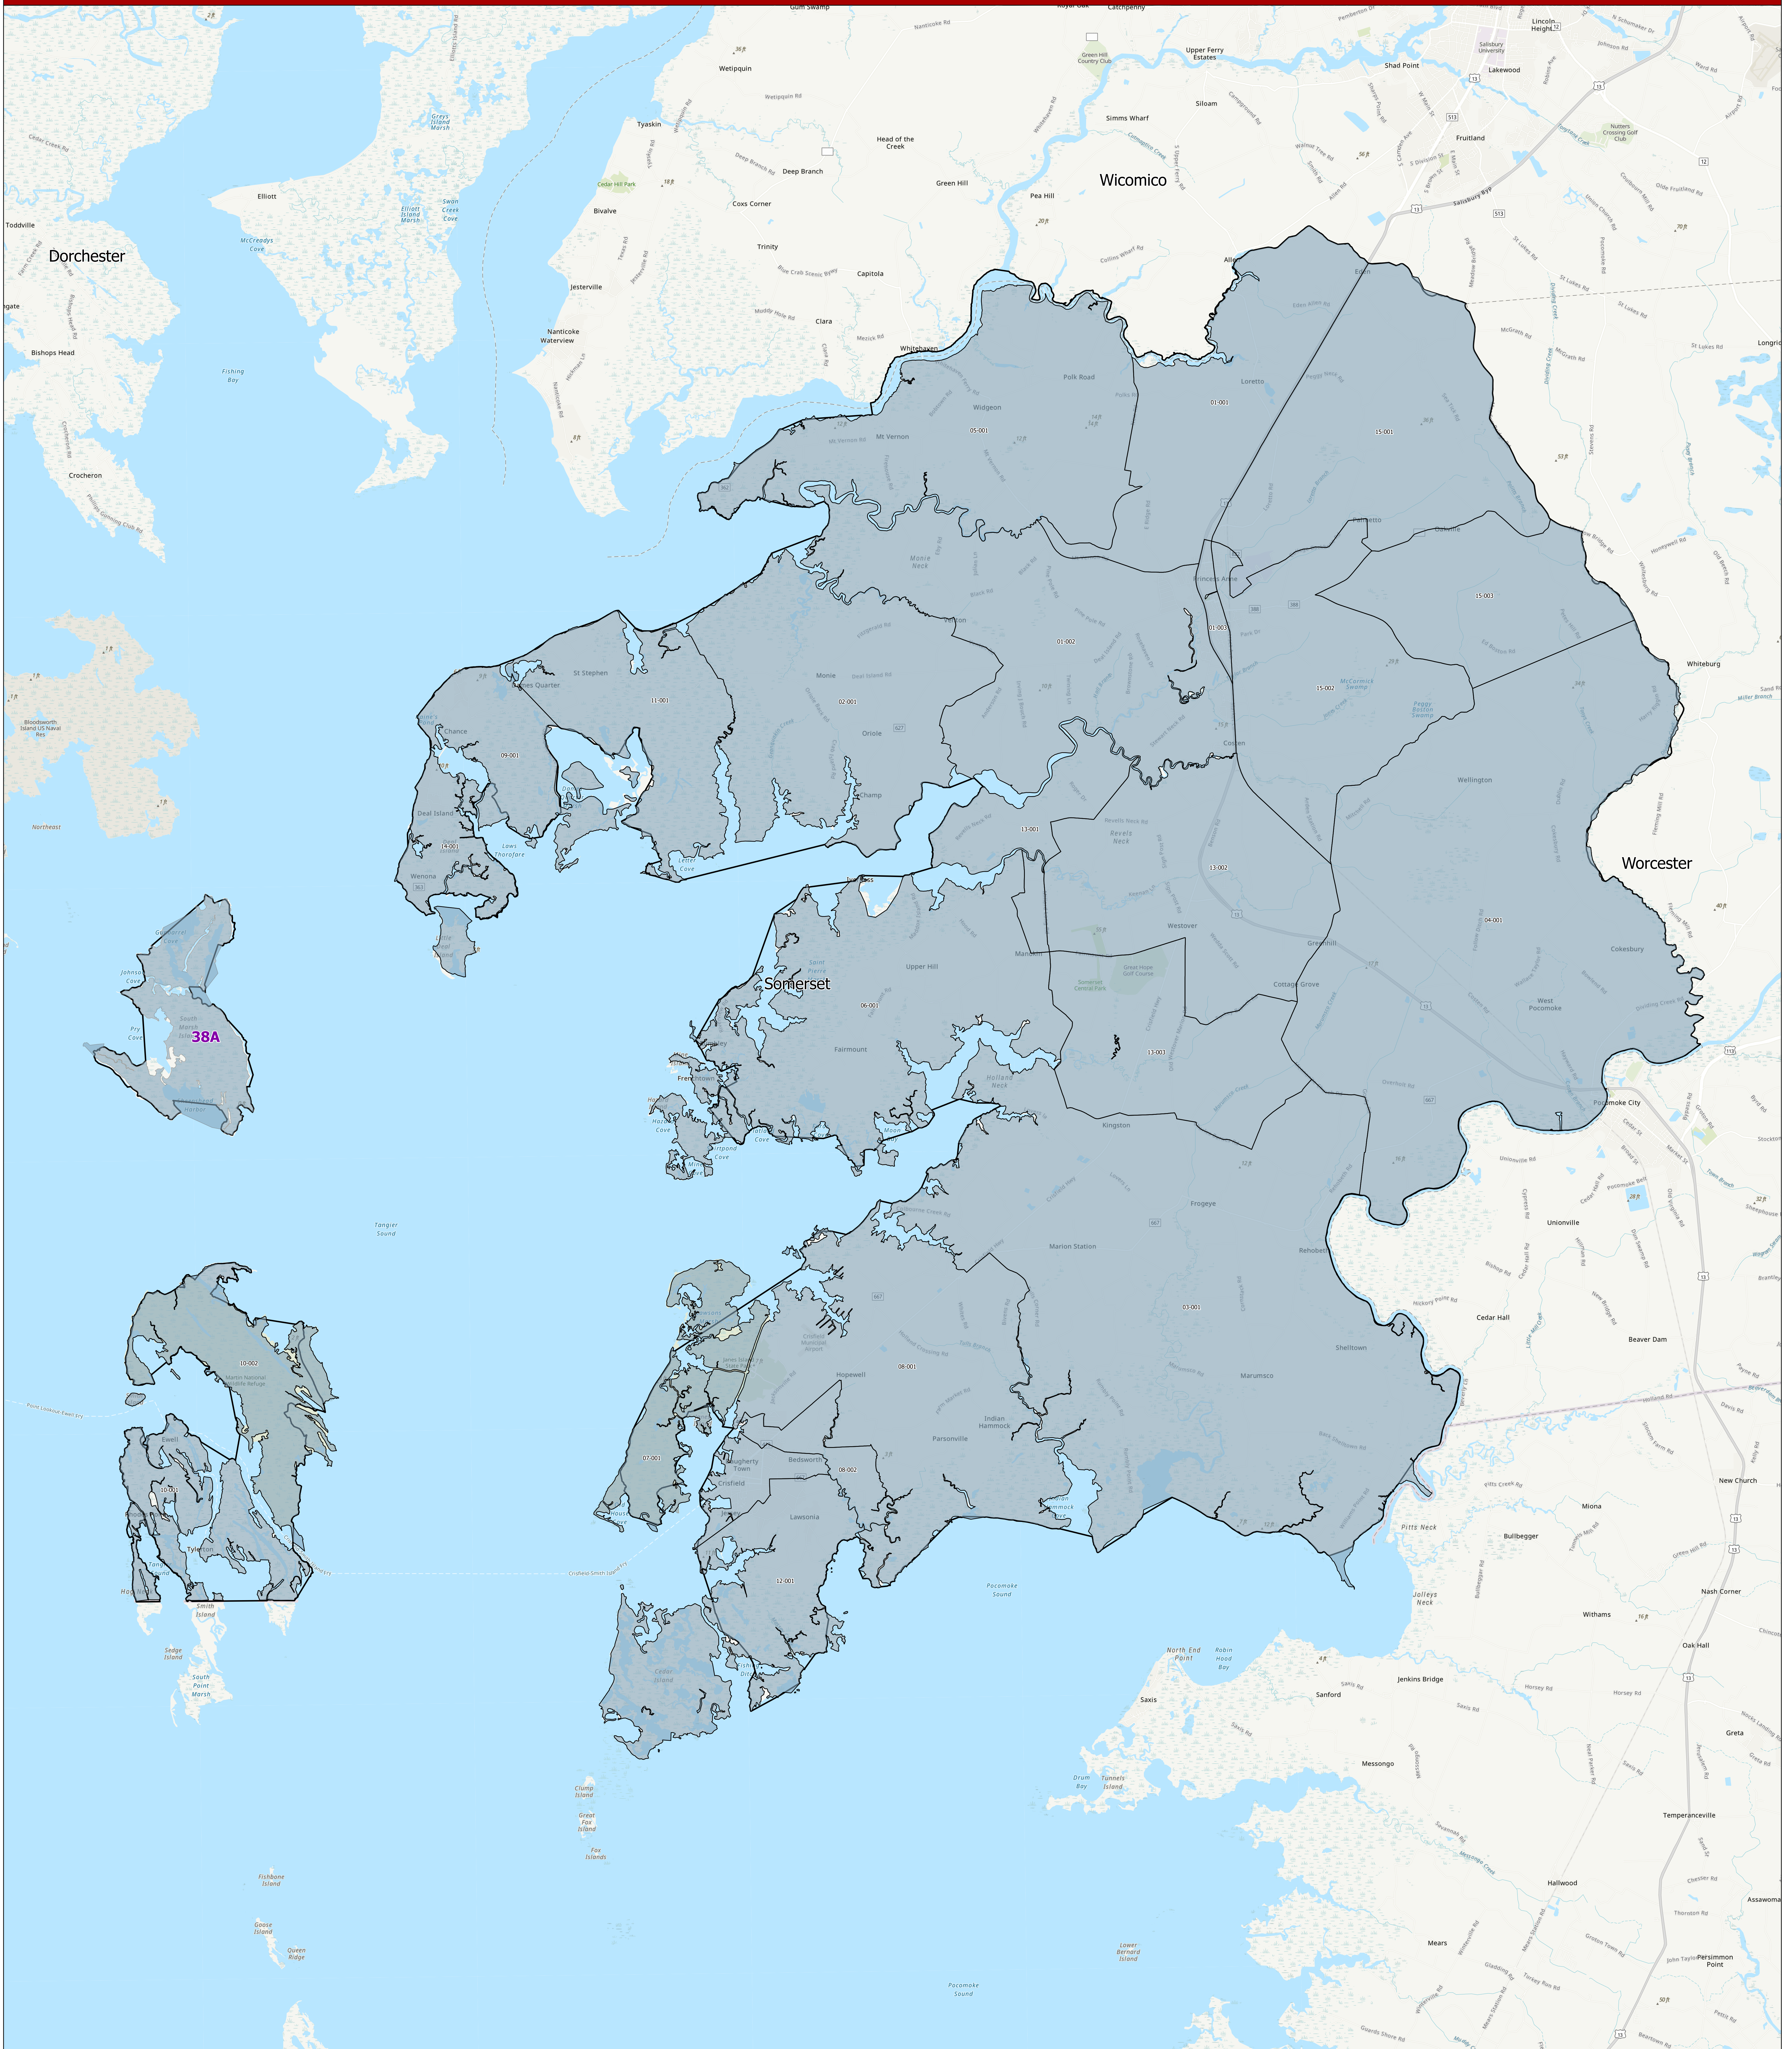

Maryland 2022 Legislative Districts with Precincts Somerset County

Data Sources:

- 2022 precinct boundaries received from counties (including Baltimore City) or digitized by Planning in coordination with counties, with precinct numbers reformatted as needed for statewide consistency.
- Legislative districts sourced from 2020 Census TIGER/Line Files & Senate Joint Resolution 2 General Assembly 2022 Session.

Notes:

- Portions of any legislative districts that extend beyond the county are not depicted. Legislative district and precinct boundaries exclude 2020 Census blocks containing water area only.
- Planning may complete minor future adjustments to ensure precincts are edge matched with Census block boundaries.